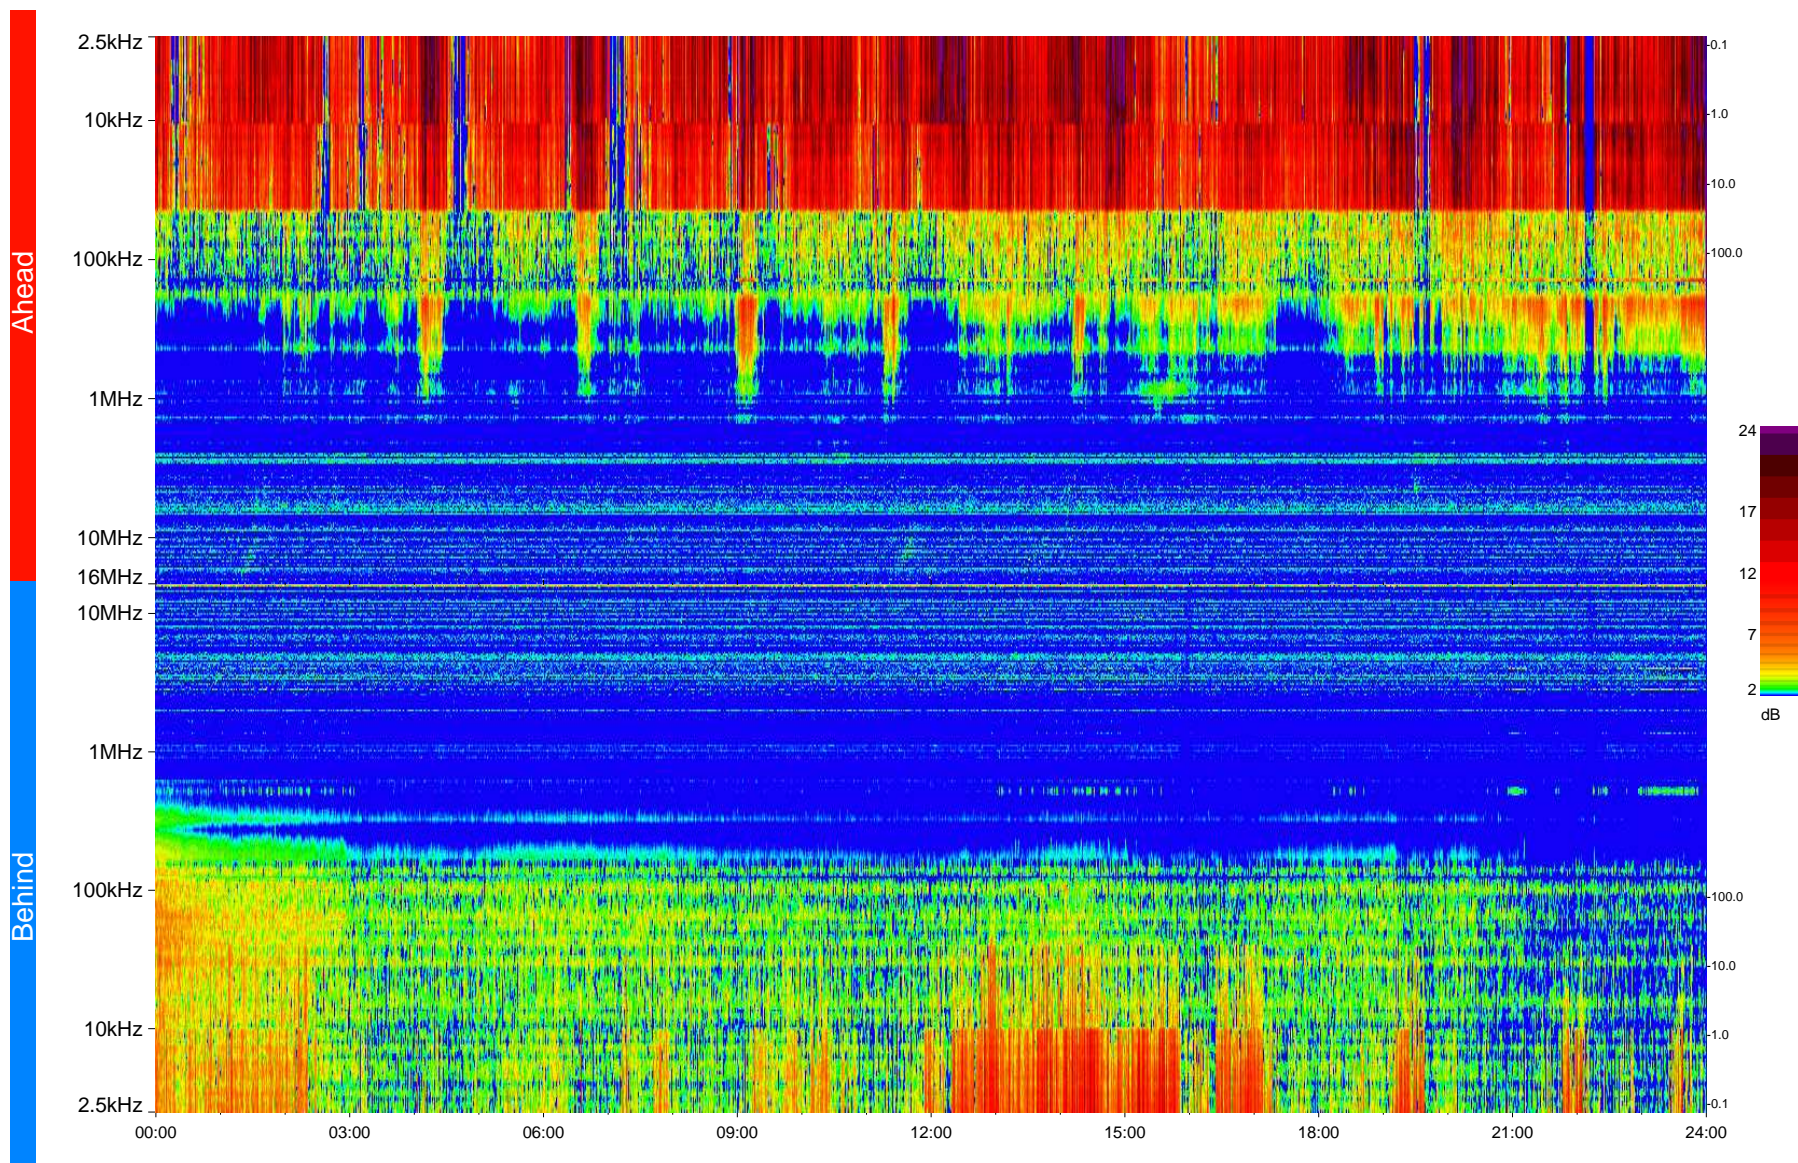

STEREO/WAVES Daily Summary - 18-Mar-2009 (DOY 077)

Ahead source file = swaves_ahead_2009_077_1_04.fin
Ahead PSE Angle = xxx.x

Behind PSE Angle = xxx.x
Behind source file = swaves_behind_2009_077_1_04.fin

Time (UTC)

swaves_summary_20090318_c made on 2009-04-17 at 11:57:17 with TMlib V939 and Dynspec V015