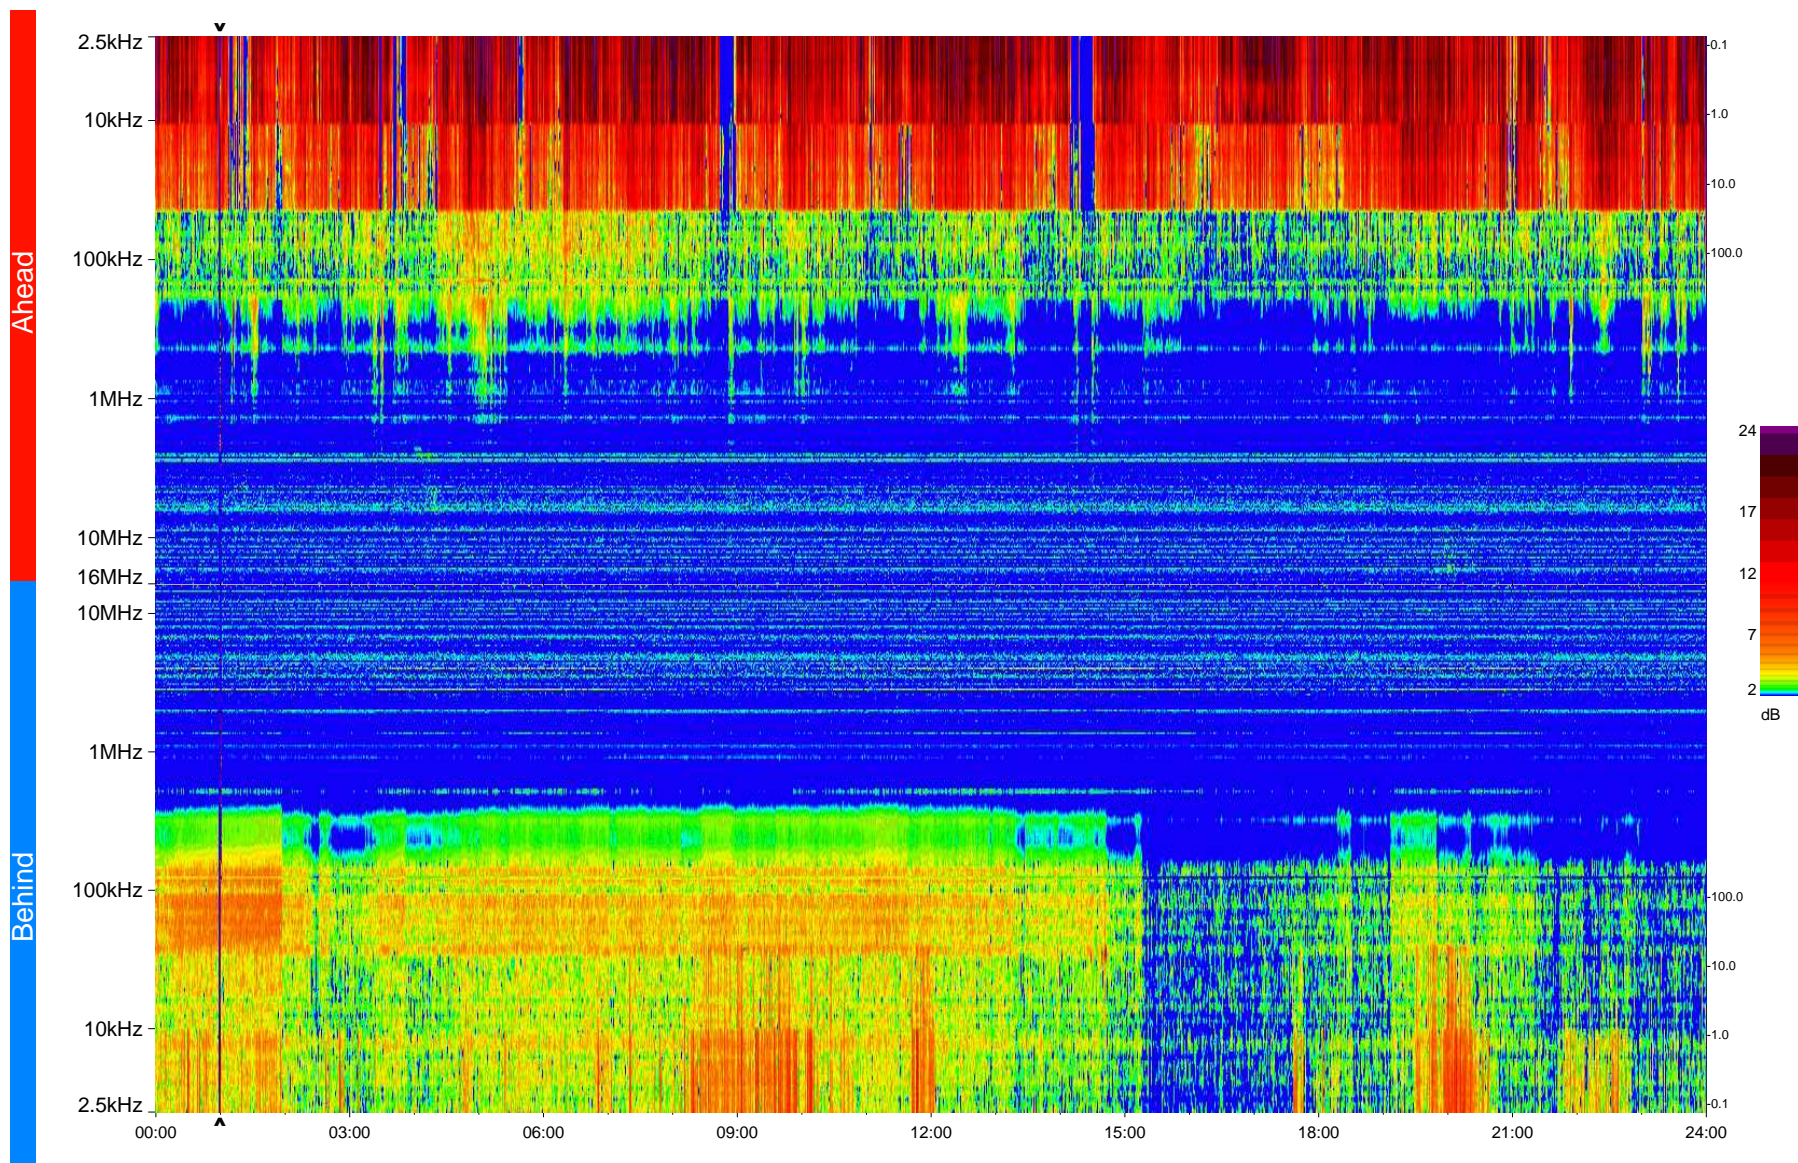

STEREO/WAVES Daily Summary - 17-Mar-2009 (DOY 076)

Ahead source file = swaves_ahead_2009_076_1_04.fin
Ahead PSE Angle = xxx.x

Behind PSE Angle = xxx.x
Behind source file = swaves_behind_2009_076_1_04.fin

Time (UTC)