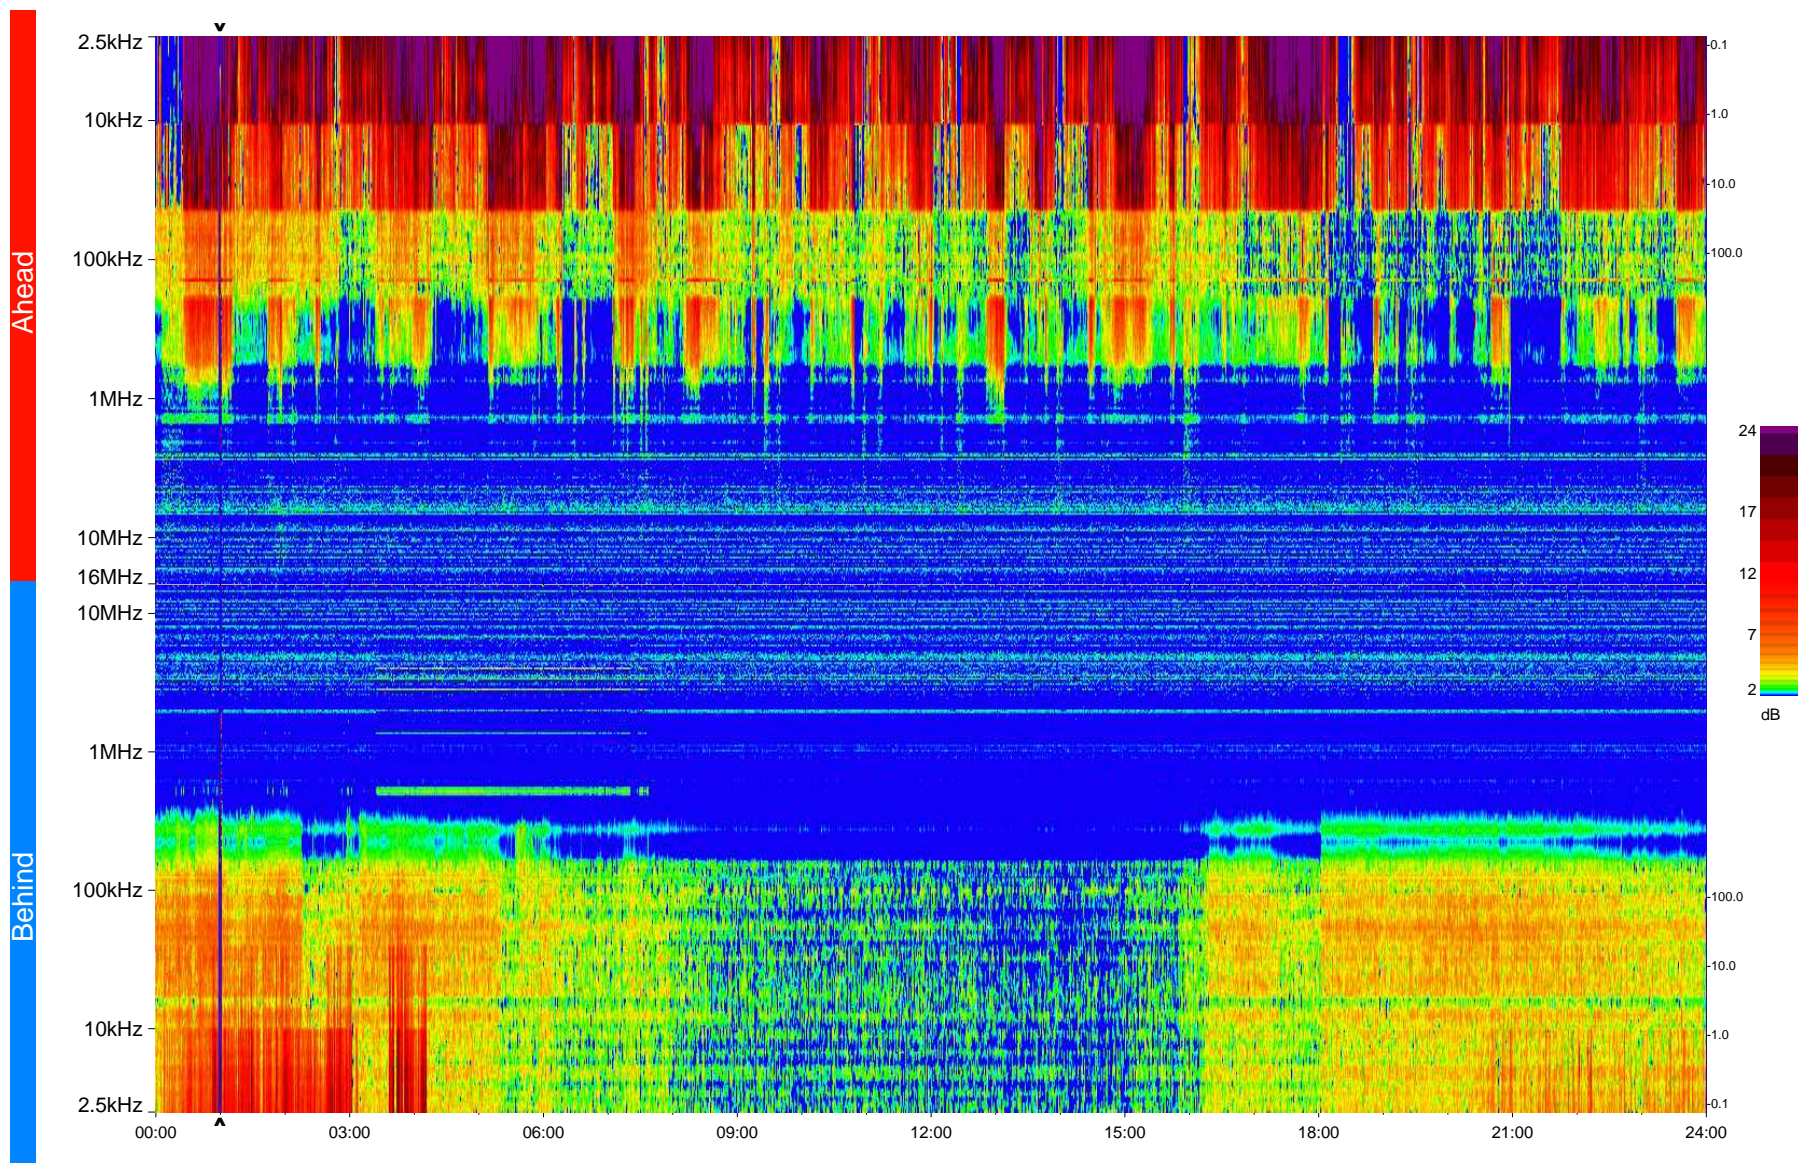

STEREO/WAVES Daily Summary - 15-Mar-2009 (DOY 074)

Ahead source file = swaves_ahead_2009_074_1_04.fin
Ahead PSE Angle = xxx.x

Behind PSE Angle = xxx.x
Behind source file = swaves_behind_2009_074_1_04.fin

Time (UTC)