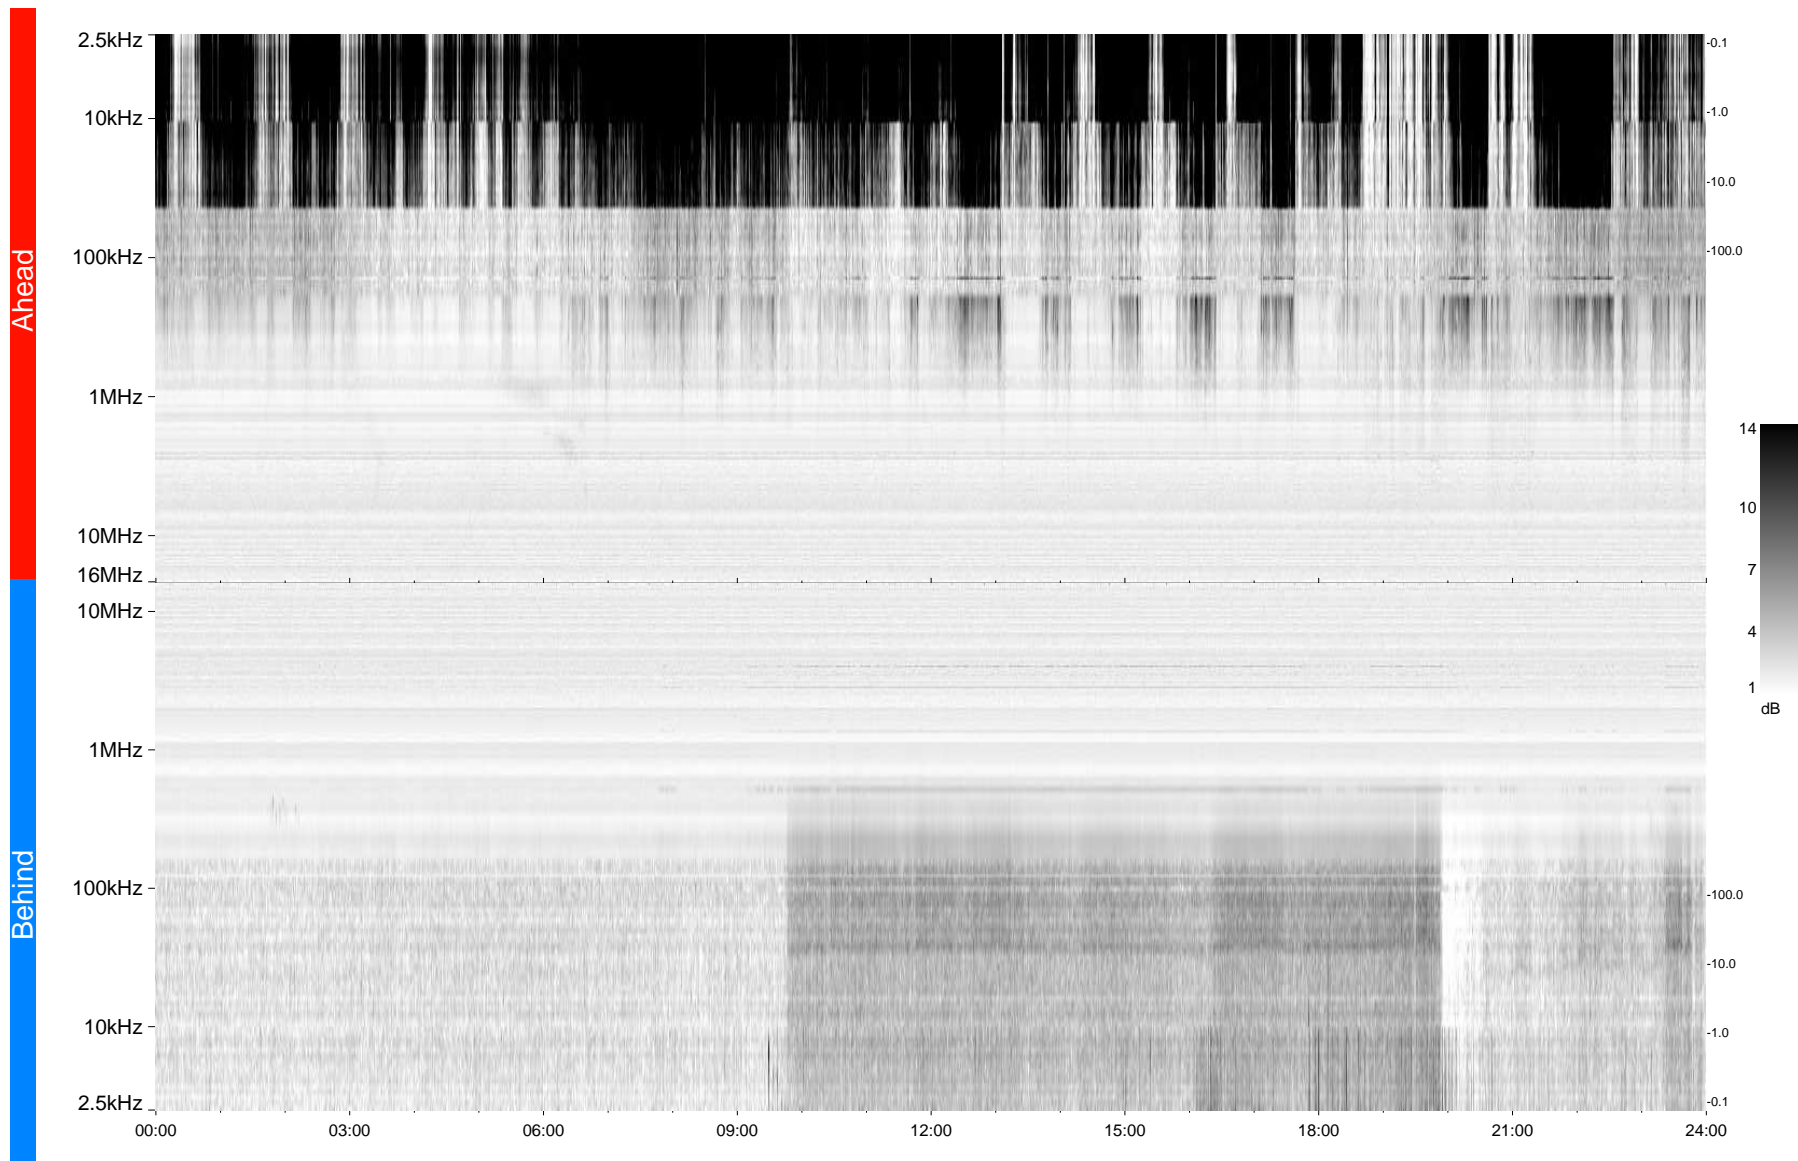

STEREO/WAVES Daily Summary - 14-Mar-2009 (DOY 073)

Ahead source file = swaves_ahead_2009_073_1_04.fin
Ahead PSE Angle = xxx.x

Behind PSE Angle = xxx.x
Behind source file = swaves_behind_2009_073_1_04.fin

Time (UTC)