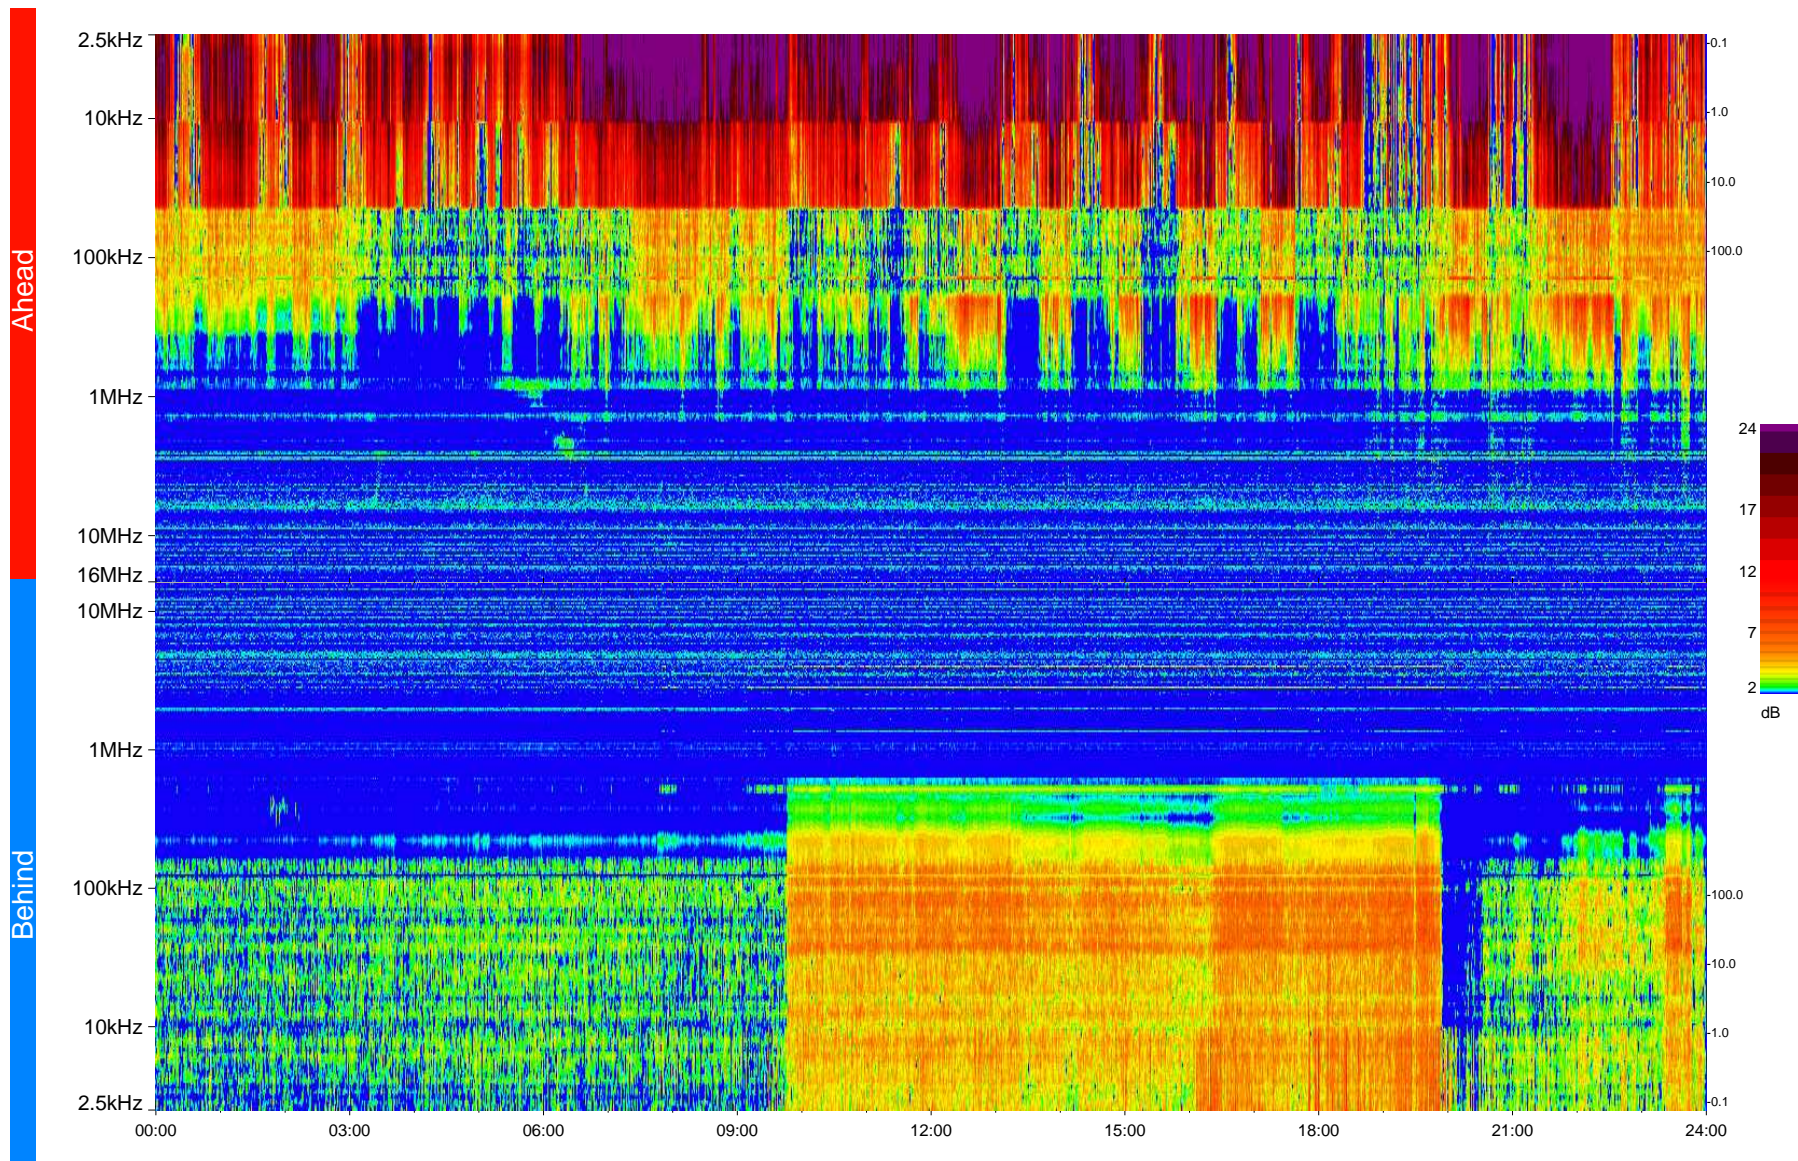

STEREO/WAVES Daily Summary - 14-Mar-2009 (DOY 073)

Ahead source file = swaves_ahead_2009_073_1_04.fin
Ahead PSE Angle = xxx.x

Behind PSE Angle = xxx.x
Behind source file = swaves_behind_2009_073_1_04.fin

Time (UTC)