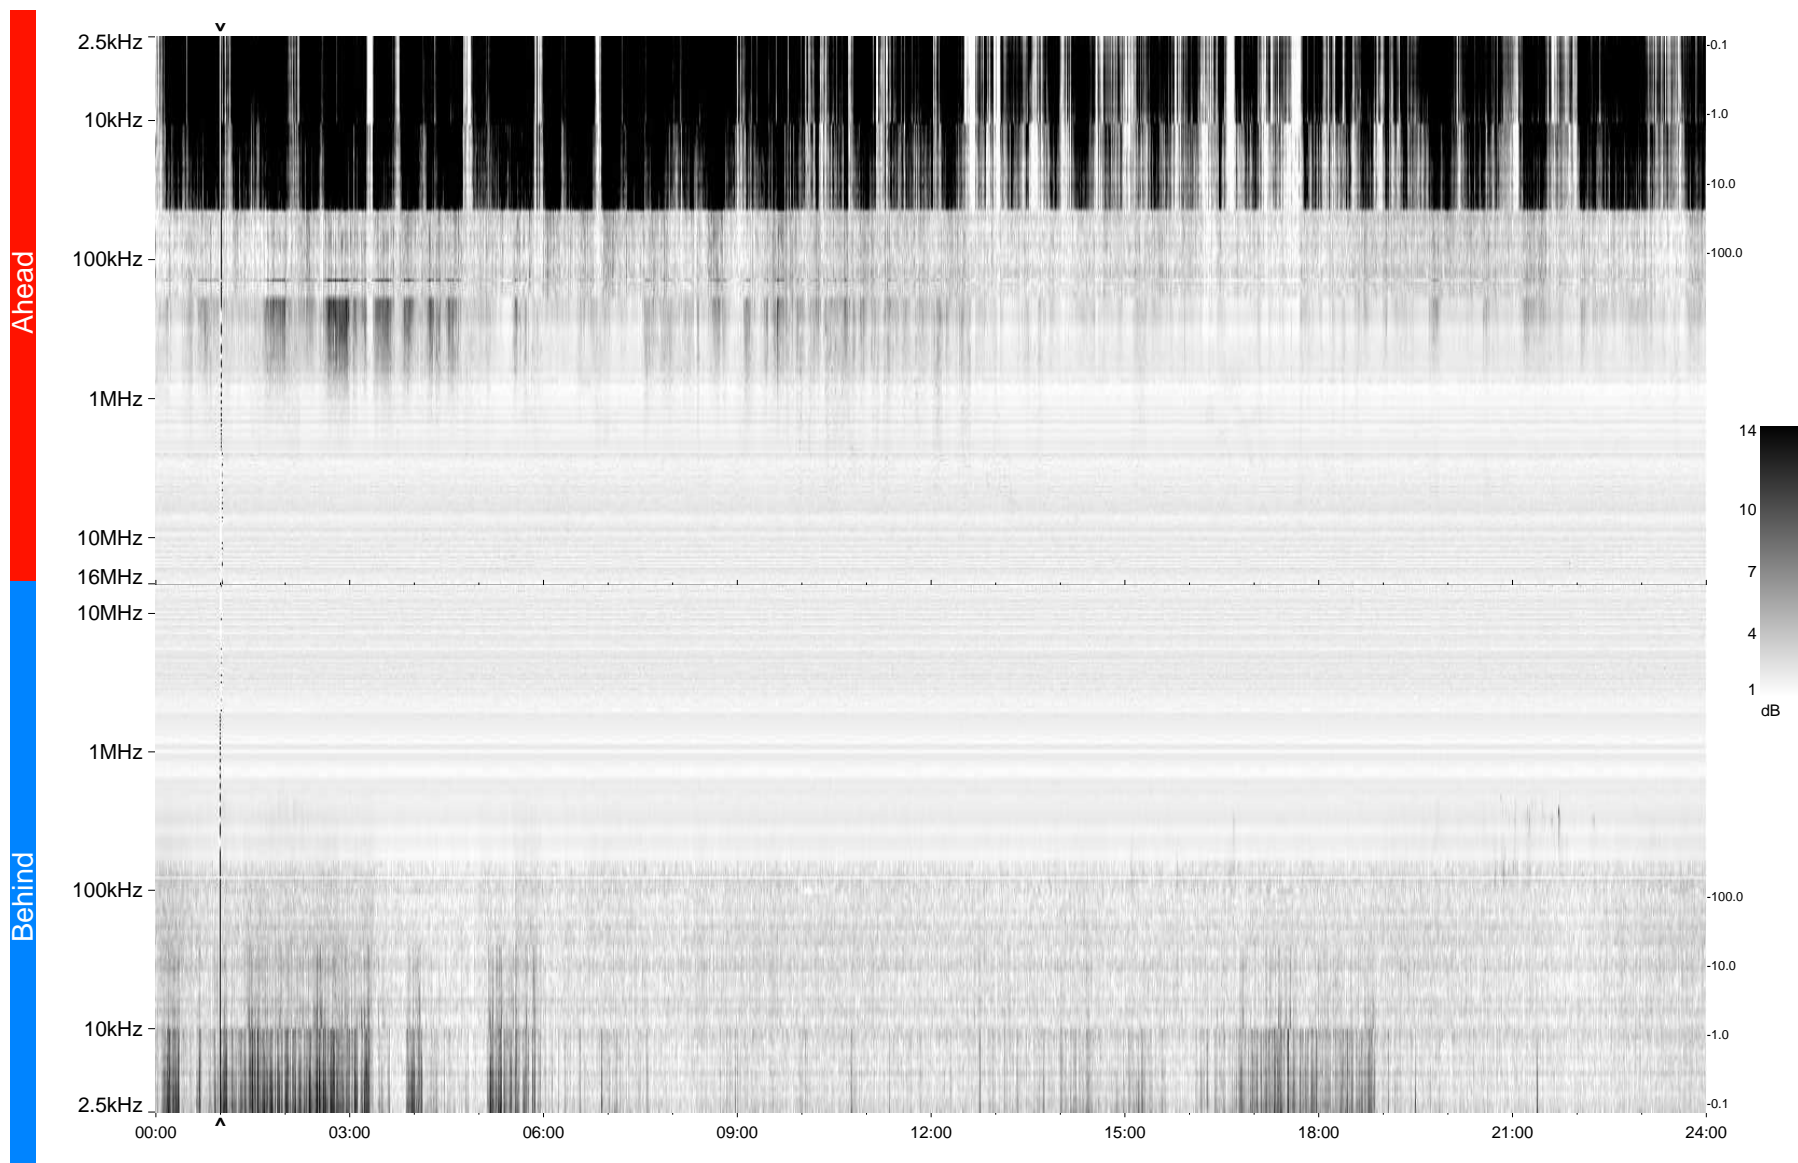

STEREO/WAVES Daily Summary - 13-Mar-2009 (DOY 072)

Ahead source file = swaves_ahead_2009_072_1_03.ptp
Ahead PSE Angle = xxx.x

Behind PSE Angle = xxx.x
Behind source file = swaves_behind_2009_072_1_04.fin

Time (UTC)