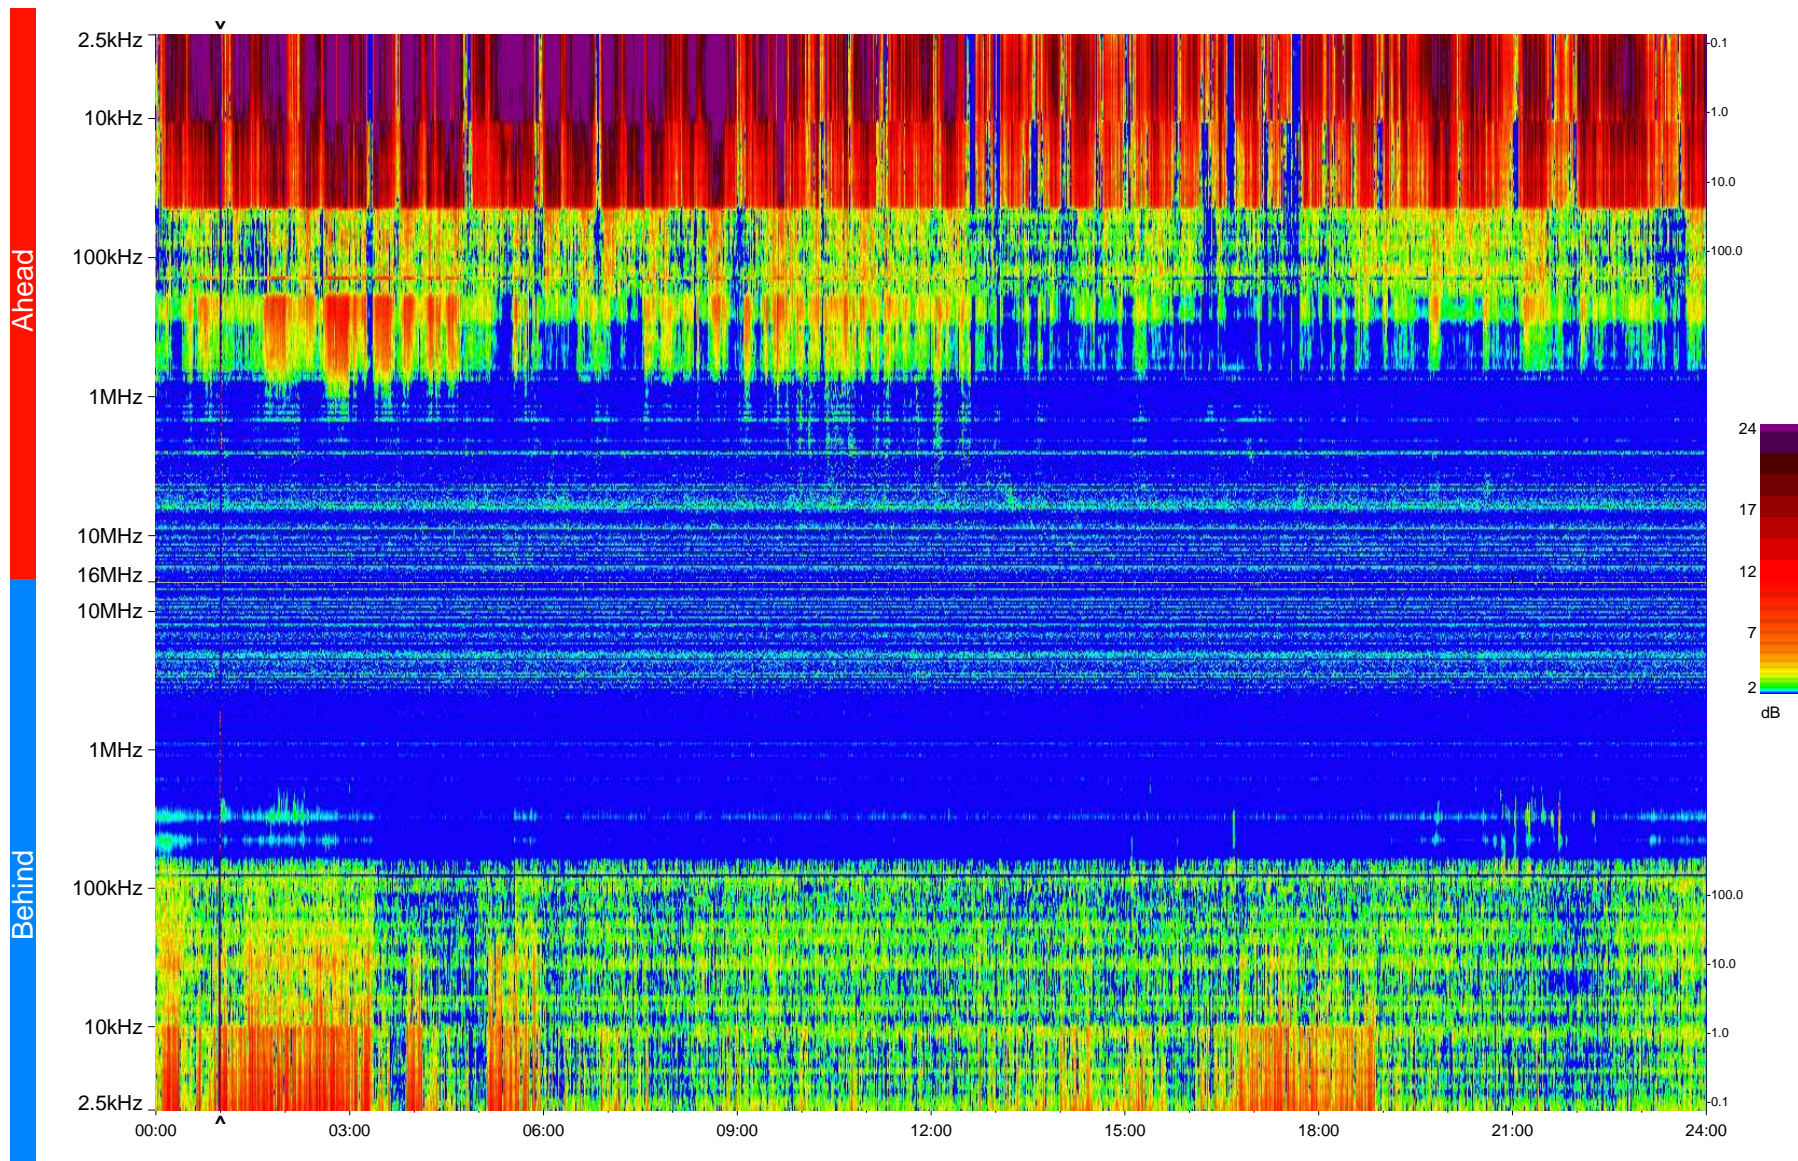

STEREO/WAVES Daily Summary - 13-Mar-2009 (DOY 072)

Ahead source file = swaves_ahead_2009_072_1_03.ptp
Ahead PSE Angle = xxx.x

Behind PSE Angle = xxx.x
Behind source file = swaves_behind_2009_072_1_04.fin

Time (UTC)