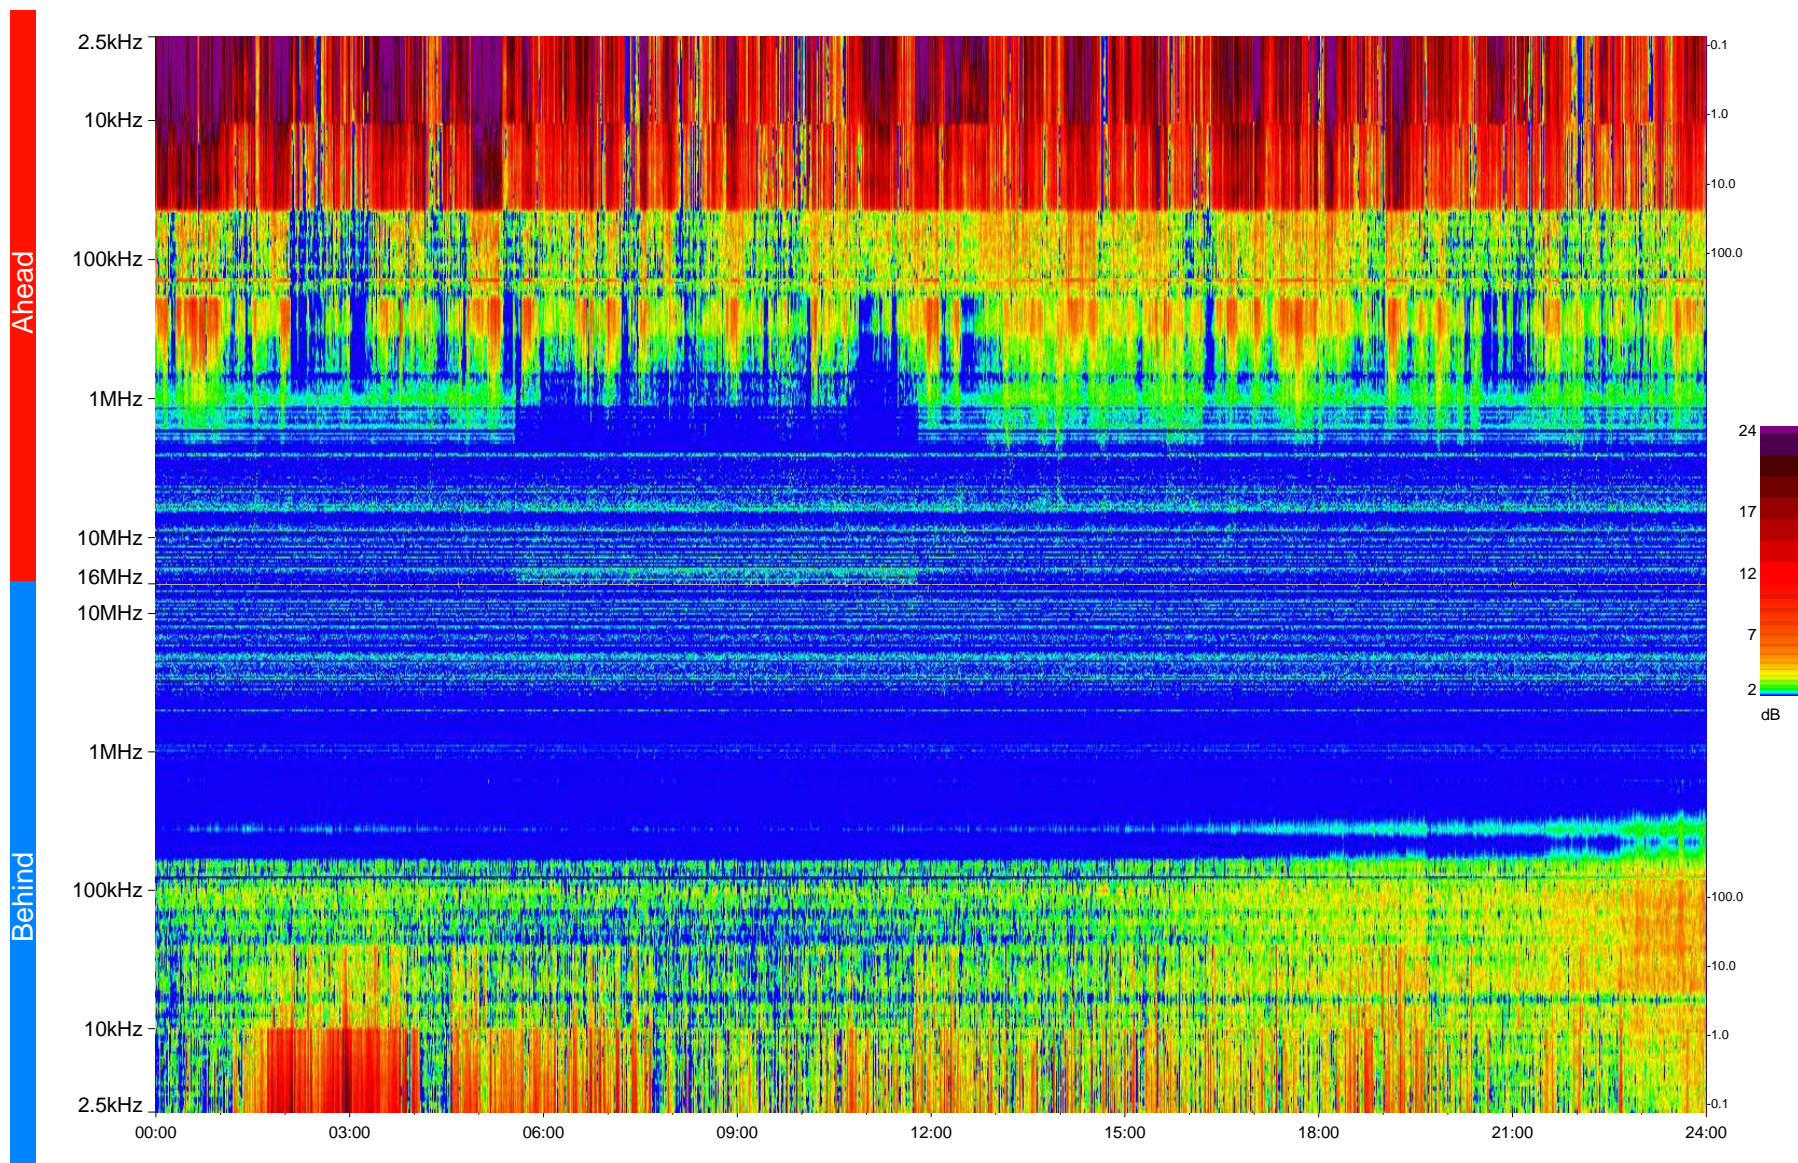

STEREO/WAVES Daily Summary - 12-Mar-2009 (DOY 071)

Ahead source file = swaves_ahead_2009_071_1_04.fin
Ahead PSE Angle = xxx.x

Behind PSE Angle = xxx.x
Behind source file = swaves_behind_2009_071_1_04.fin

Time (UTC)