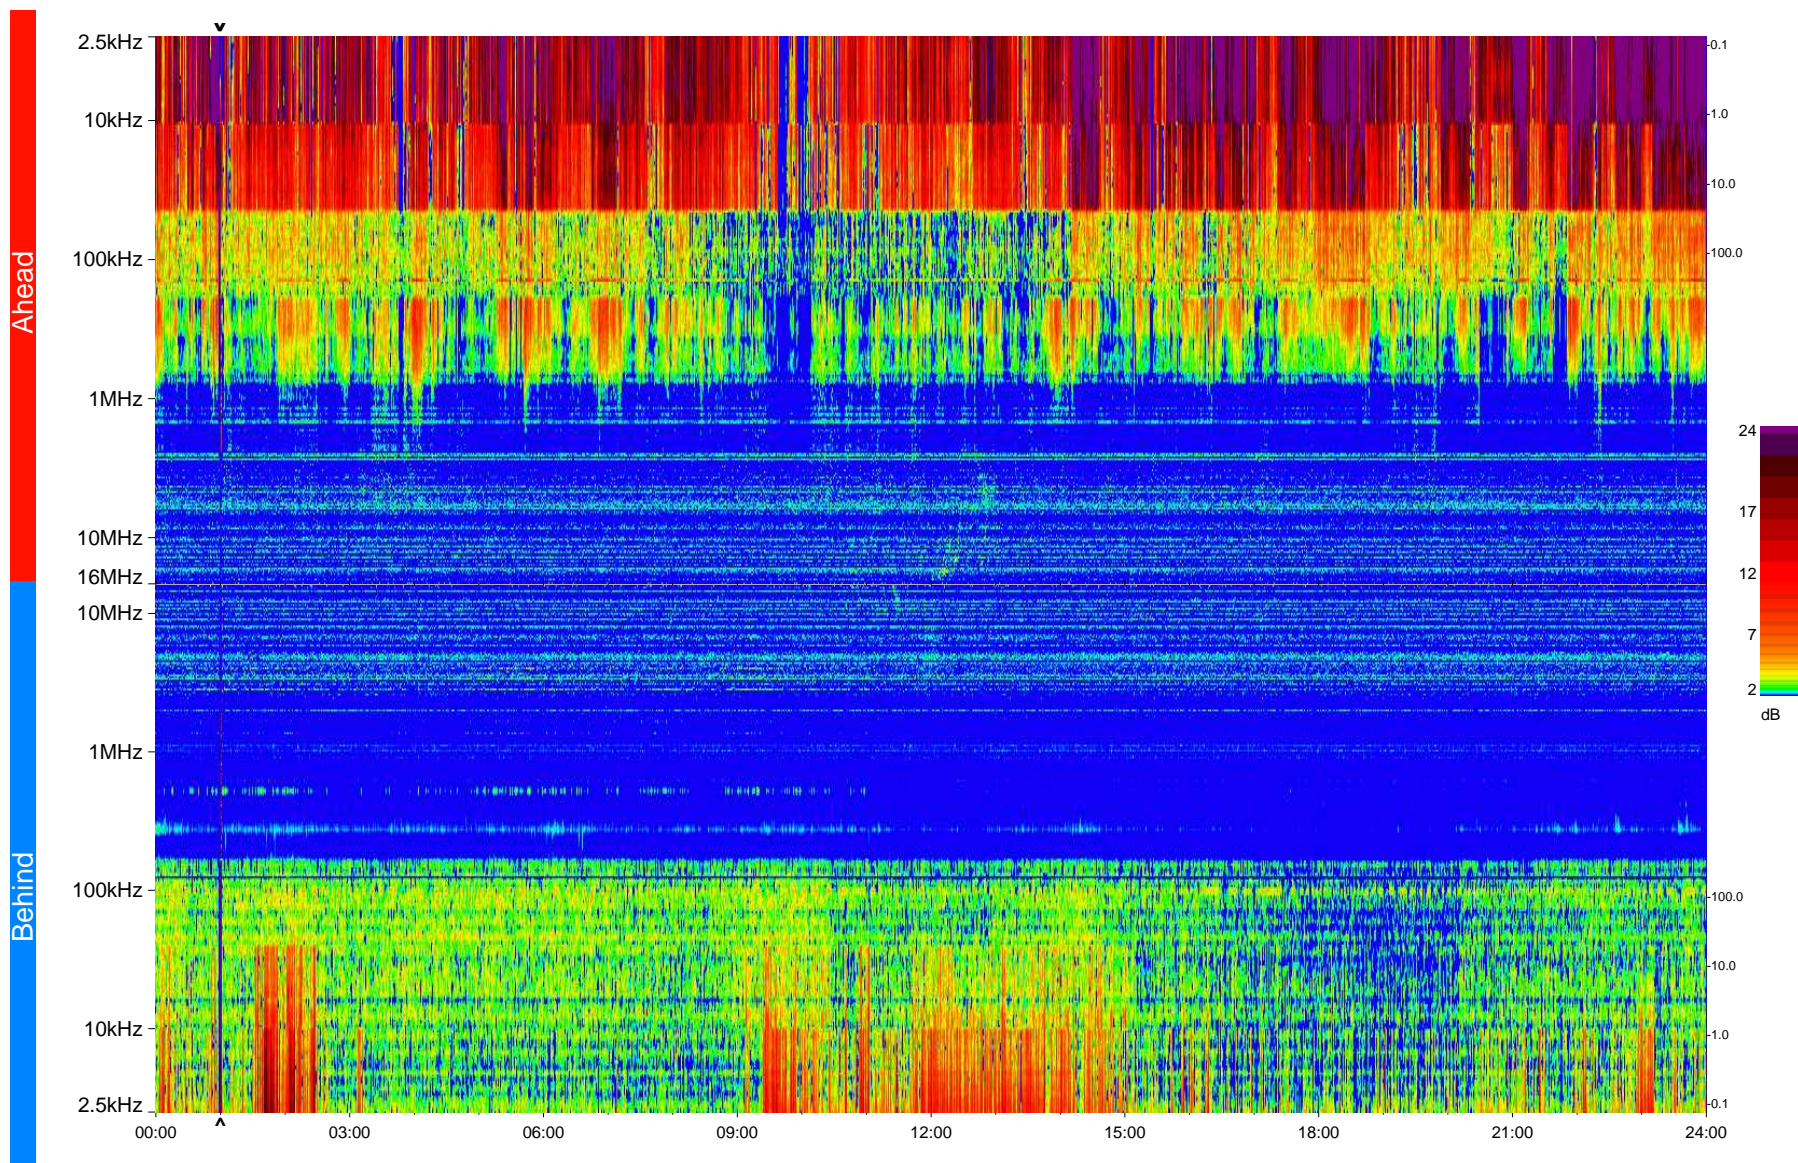

STEREO/WAVES Daily Summary - 11-Mar-2009 (DOY 070)

Ahead source file = swaves_ahead_2009_070_1_04.fin
Ahead PSE Angle = xxx.x

Behind PSE Angle = xxx.x
Behind source file = swaves_behind_2009_070_1_04.fin

Time (UTC)