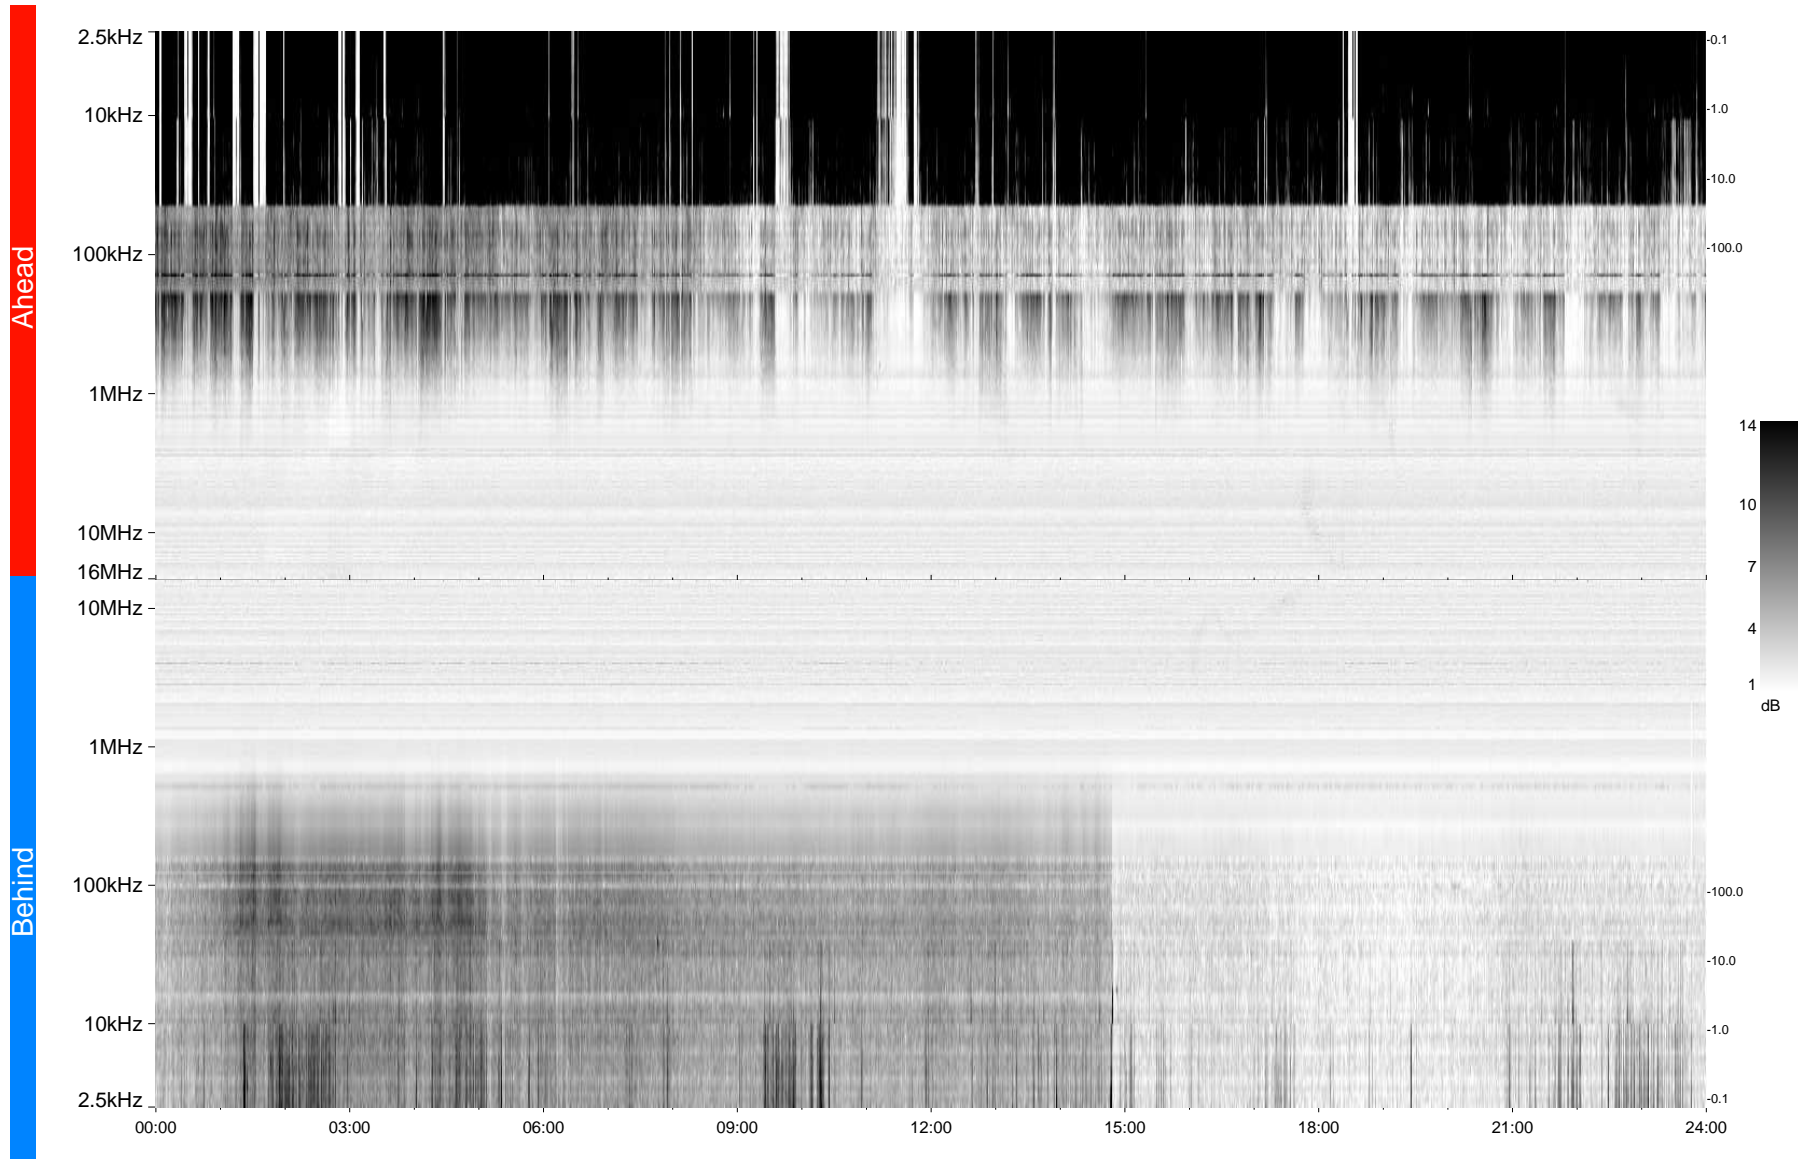

STEREO/WAVES Daily Summary - 10-Mar-2009 (DOY 069)

Ahead source file = swaves_ahead_2009_069_1_04.fin
Ahead PSE Angle = xxx.x

Behind PSE Angle = xxx.x
Behind source file = swaves_behind_2009_069_1_04.fin

Time (UTC)