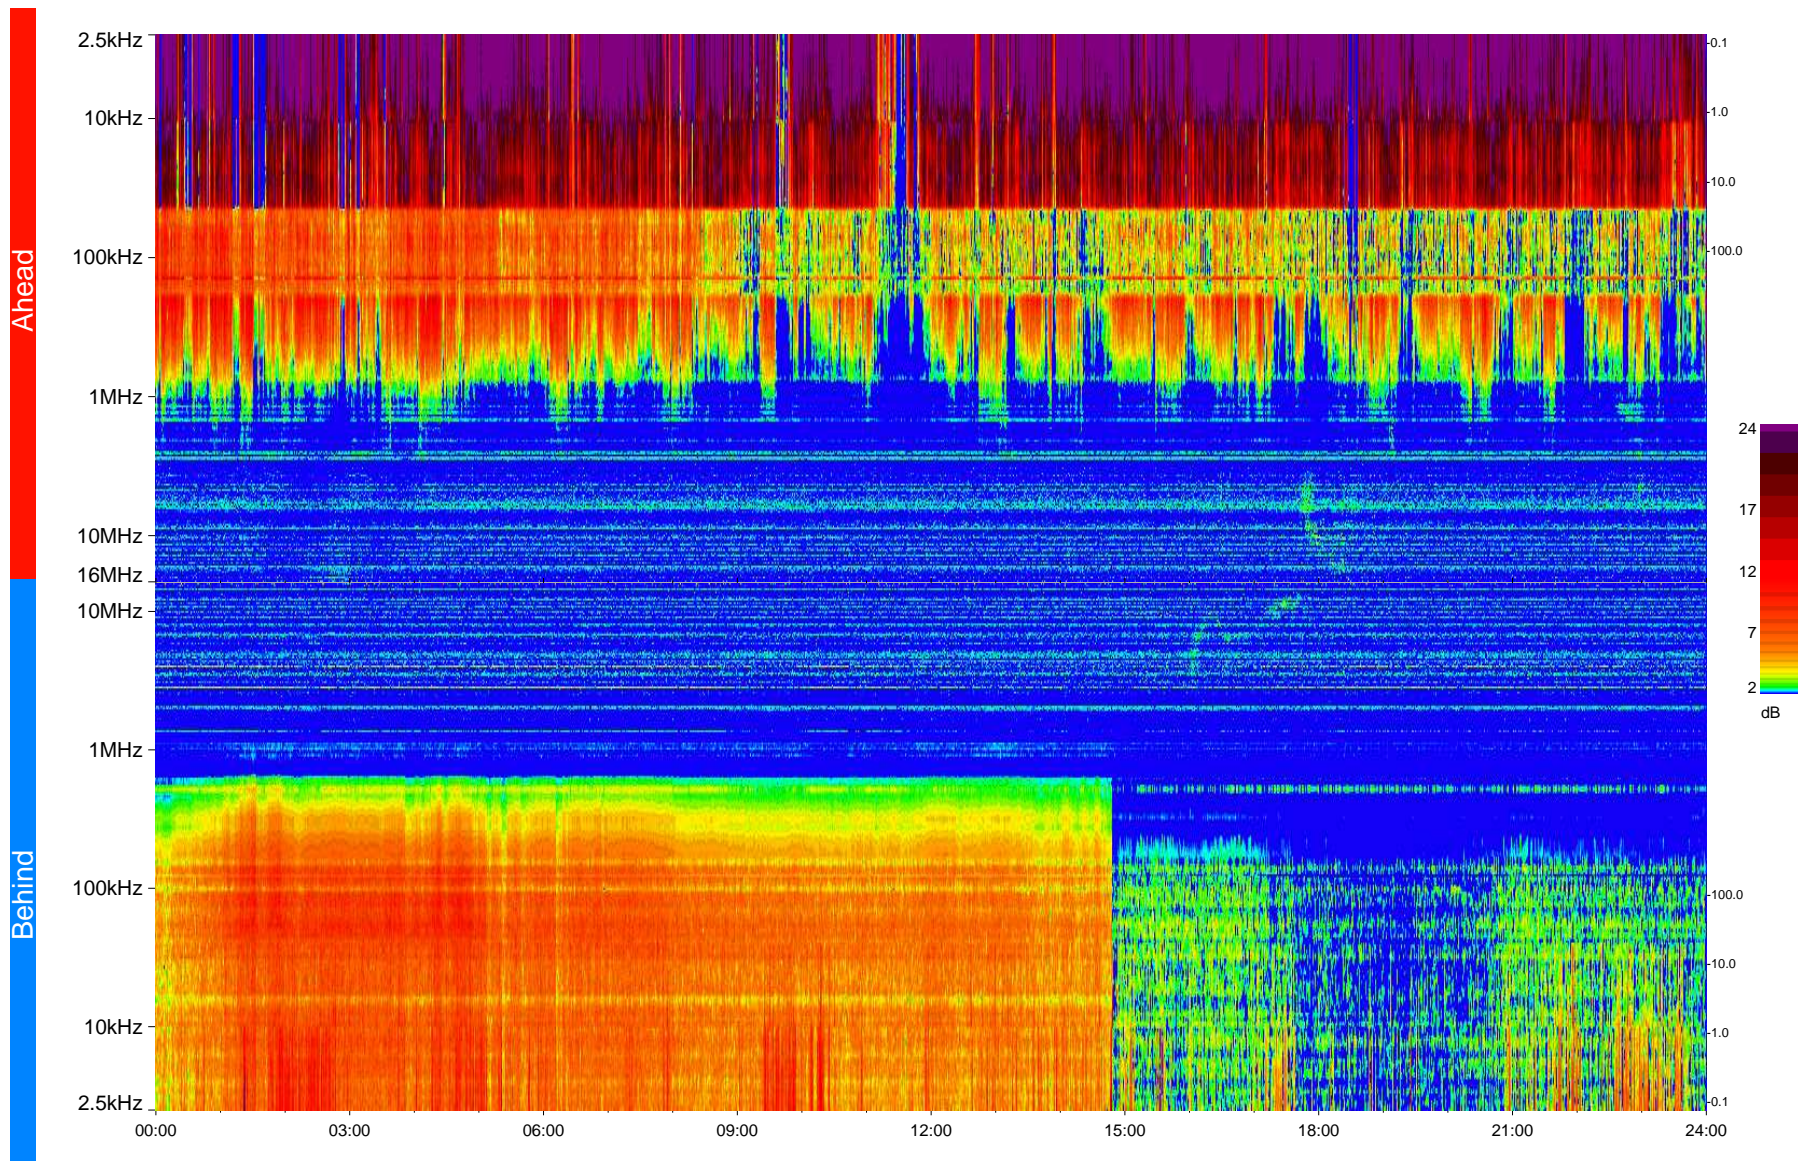

# STEREO/WAVES Daily Summary - 10-Mar-2009 (DOY 069)

Ahead source file = swaves\_ahead\_2009\_069\_1\_04.fin  
Ahead PSE Angle = xxx.x

Behind PSE Angle = xxx.x  
Behind source file = swaves\_behind\_2009\_069\_1\_04.fin

Time (UTC)