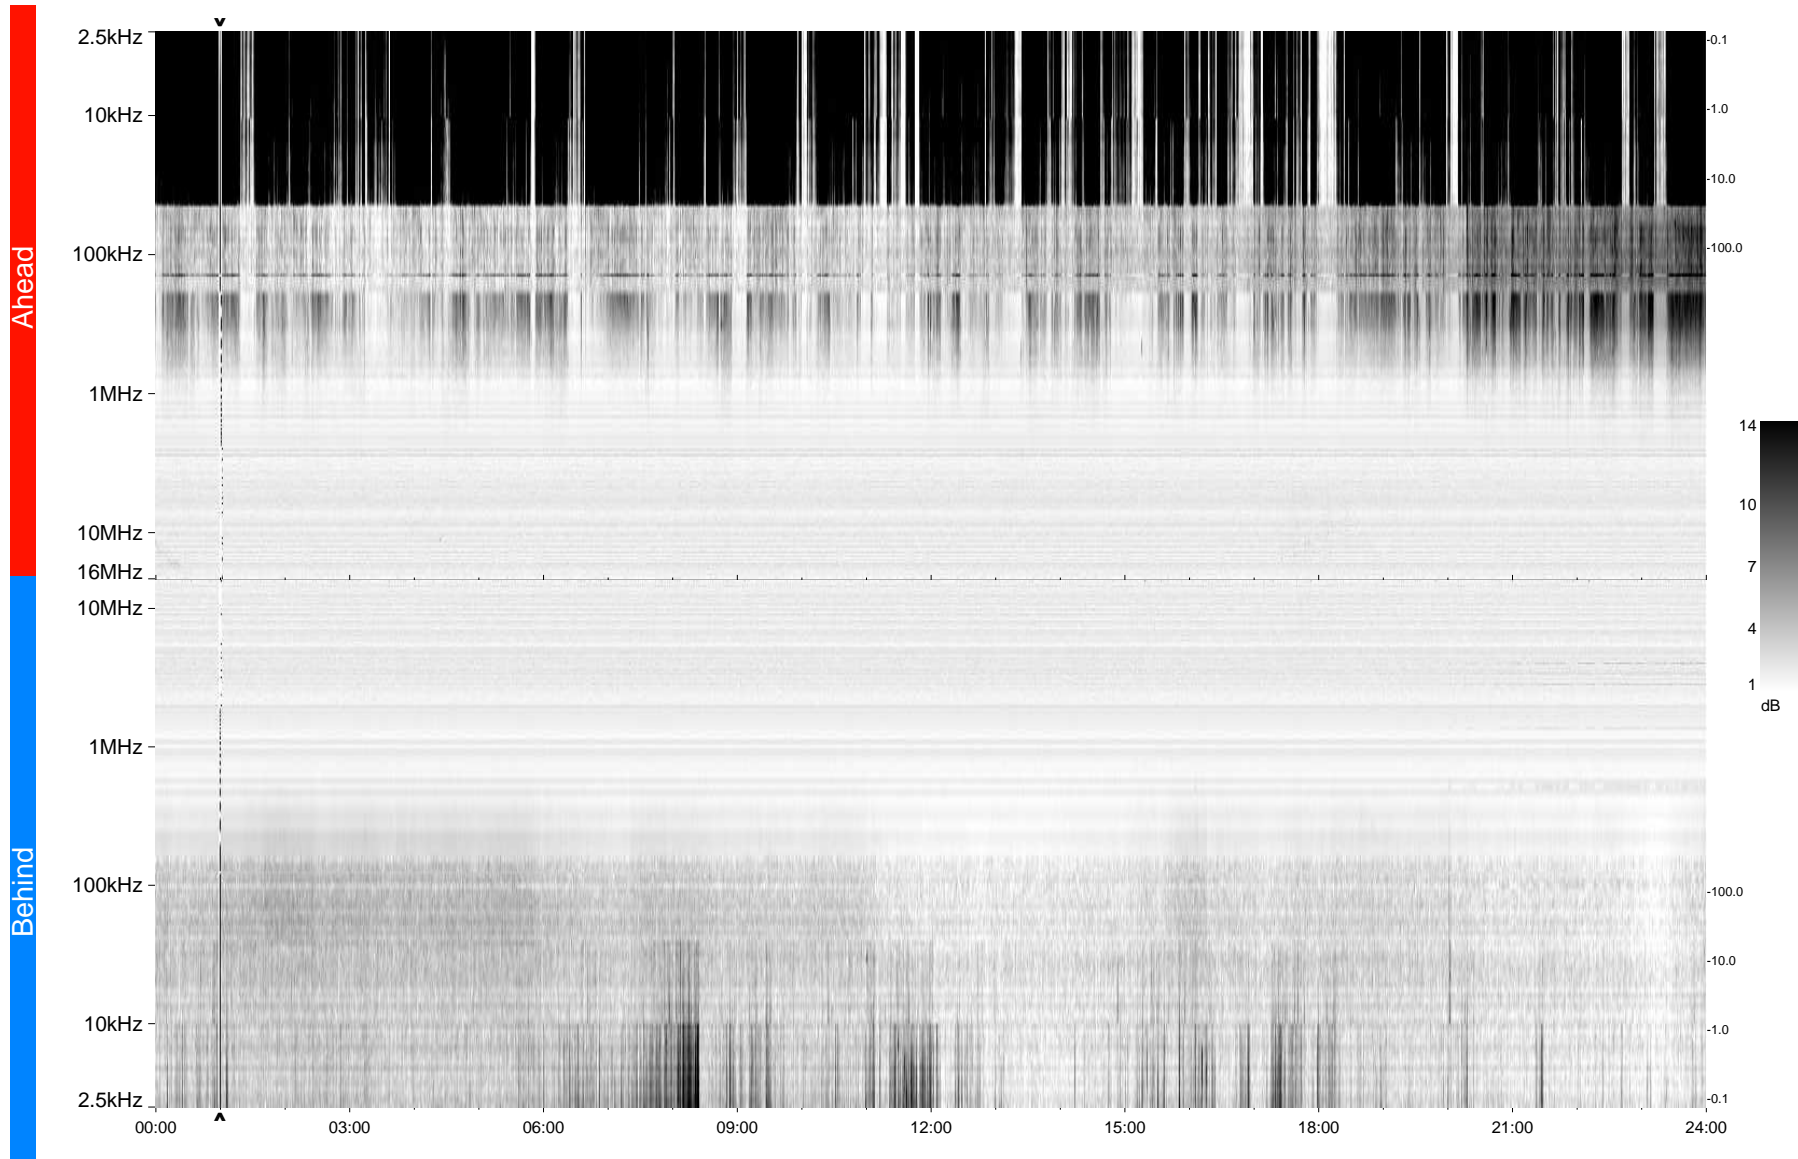

STEREO/WAVES Daily Summary - 09-Mar-2009 (DOY 068)

Ahead source file = swaves_ahead_2009_068_1_04.fin
Ahead PSE Angle = xxx.x

Behind PSE Angle = xxx.x
Behind source file = swaves_behind_2009_068_1_04.fin

Time (UTC)