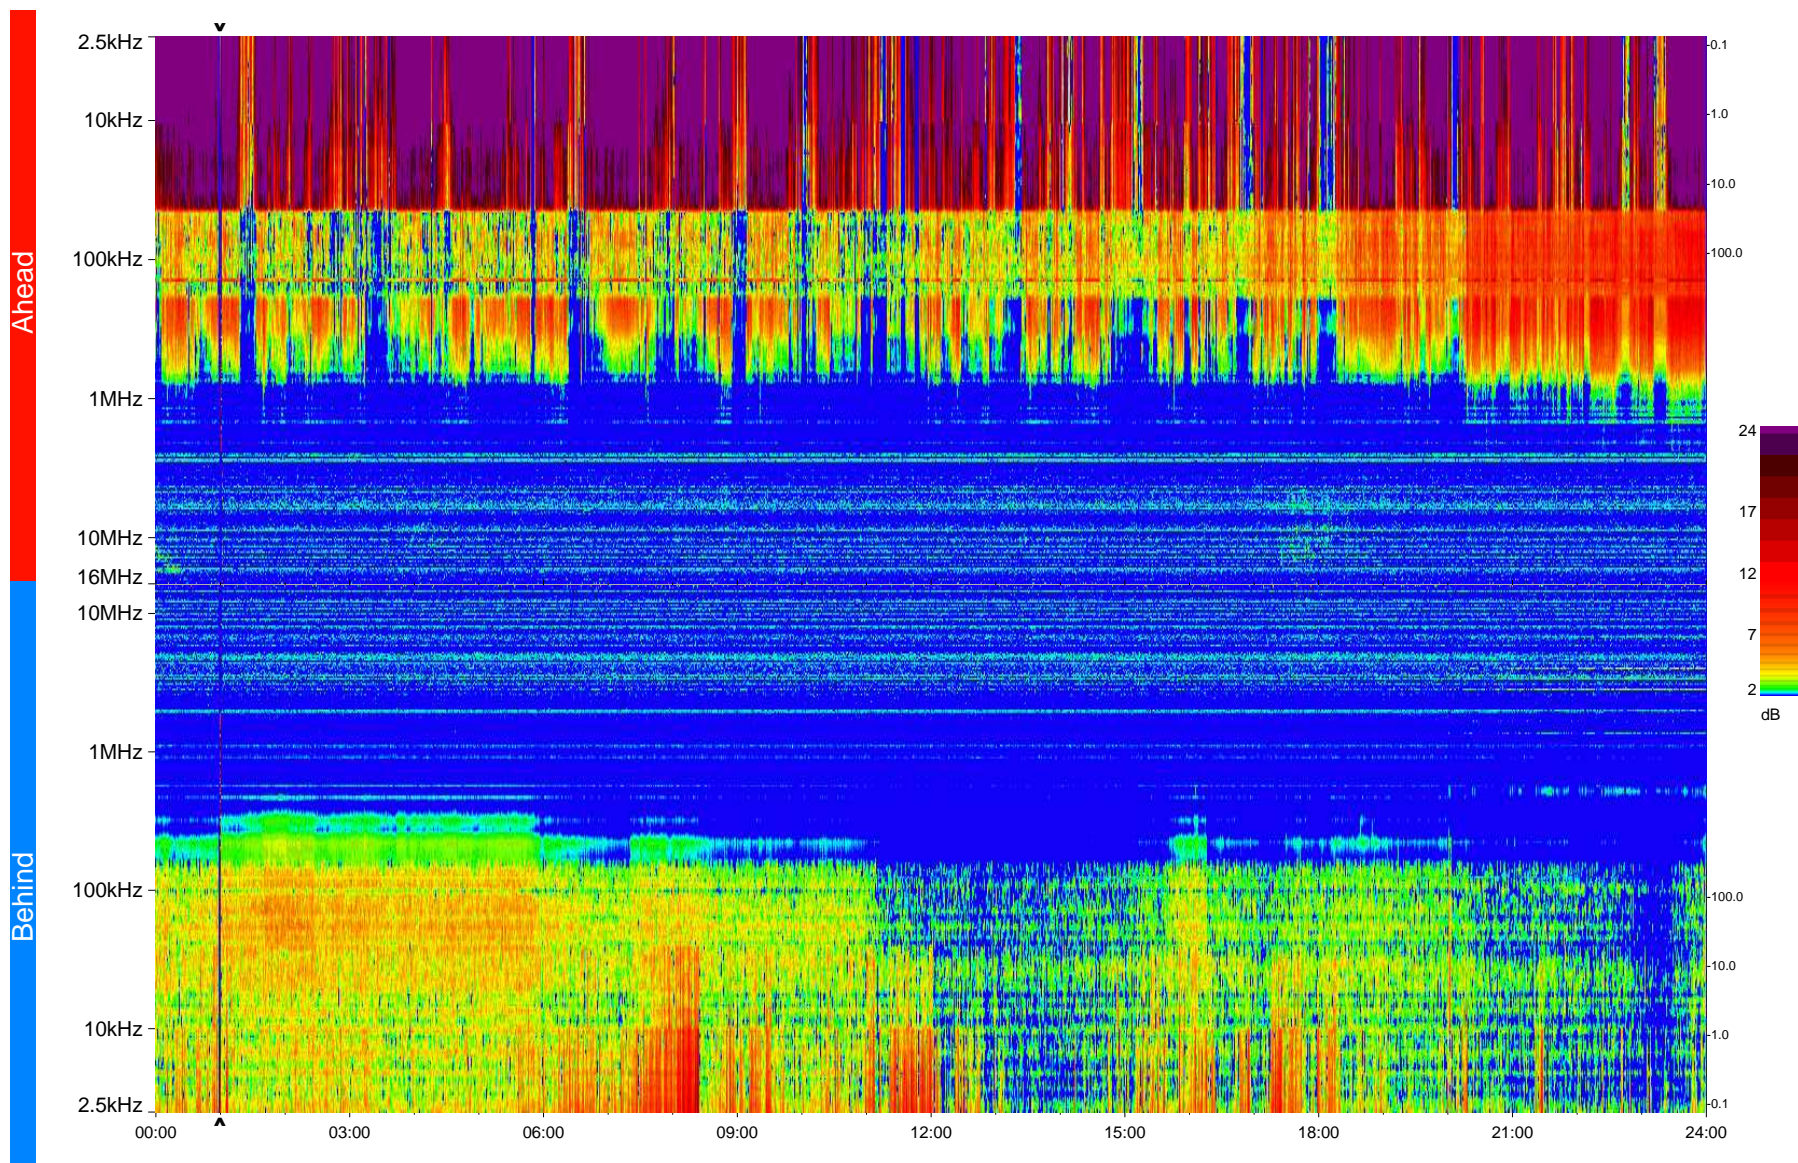

STEREO/WAVES Daily Summary - 09-Mar-2009 (DOY 068)

Ahead source file = swaves_ahead_2009_068_1_04.fin
Ahead PSE Angle = xxx.x

Behind PSE Angle = xxx.x
Behind source file = swaves_behind_2009_068_1_04.fin

Time (UTC)