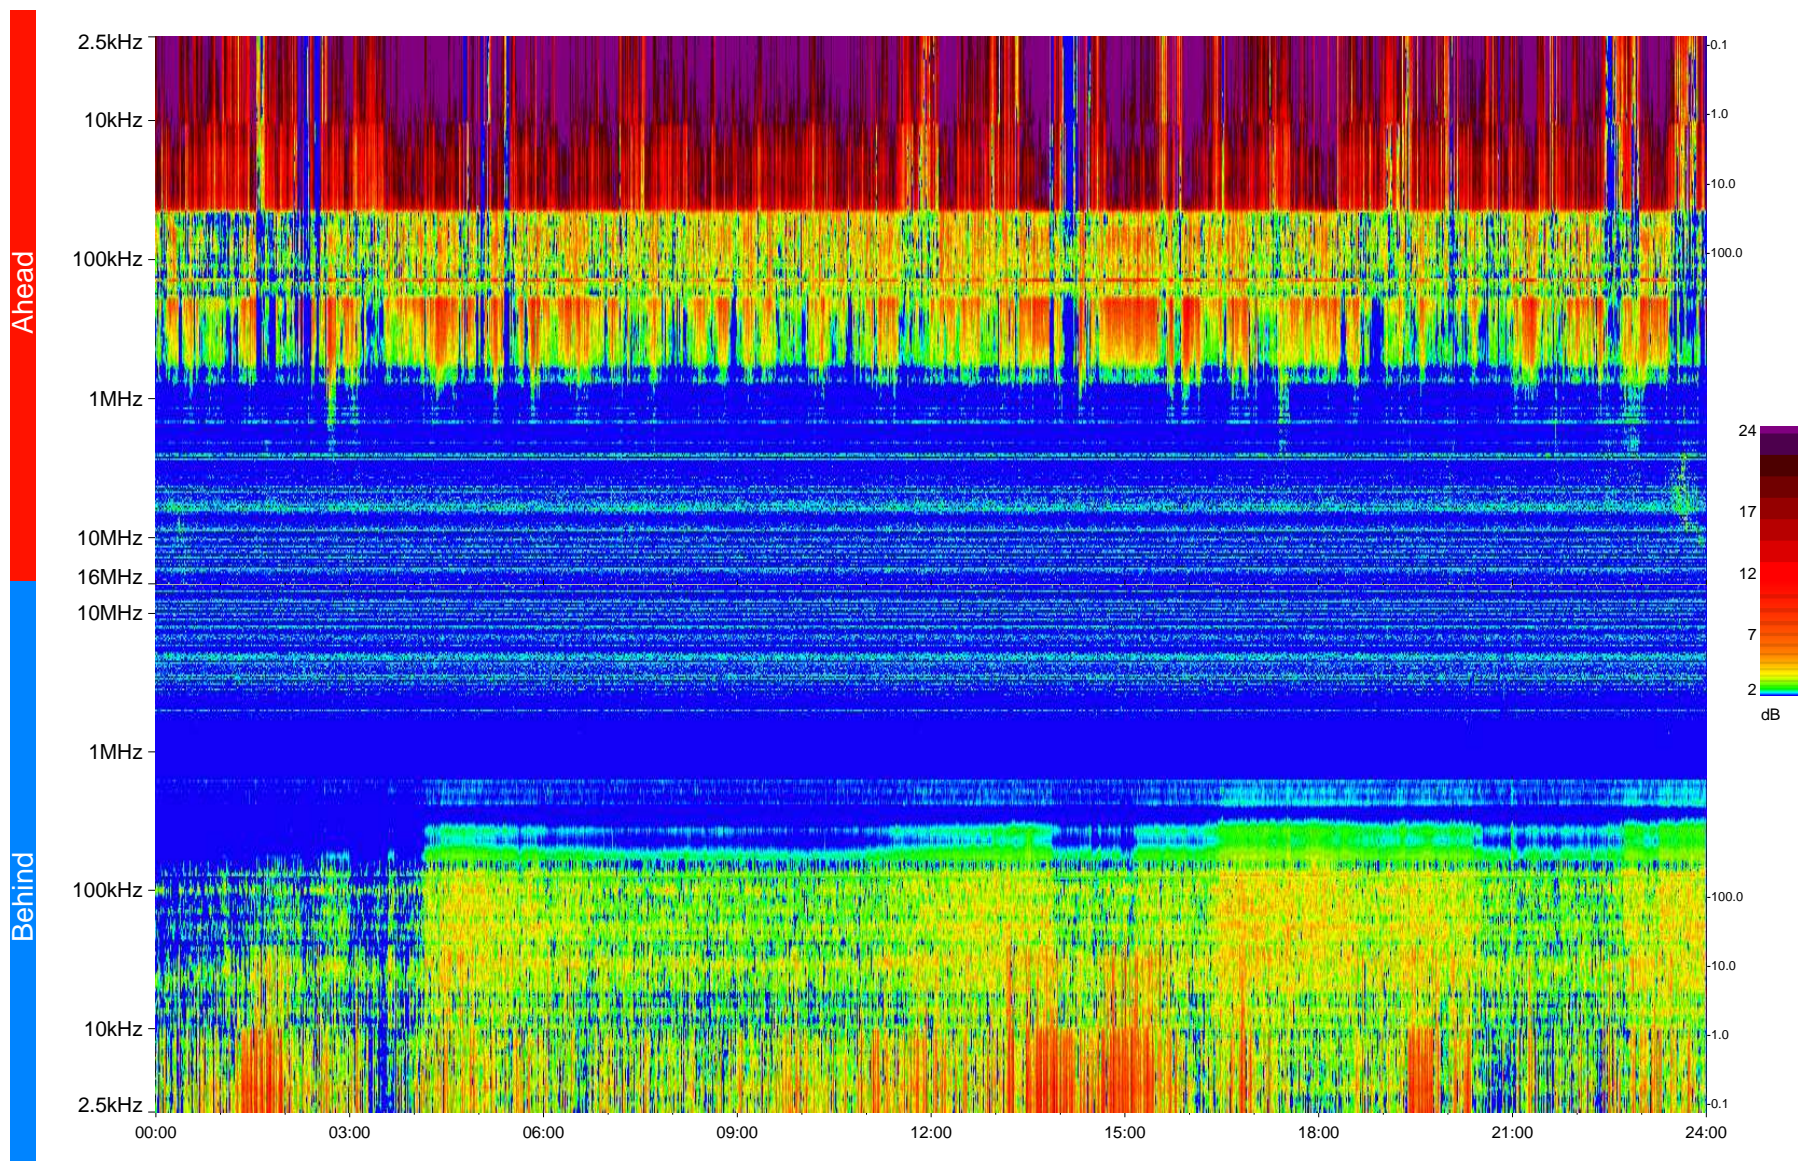

STEREO/WAVES Daily Summary - 08-Mar-2009 (DOY 067)

Ahead source file = swaves_ahead_2009_067_1_04.fin
Ahead PSE Angle = xxx.x

Behind PSE Angle = xxx.x
Behind source file = swaves_behind_2009_067_1_04.fin

Time (UTC)