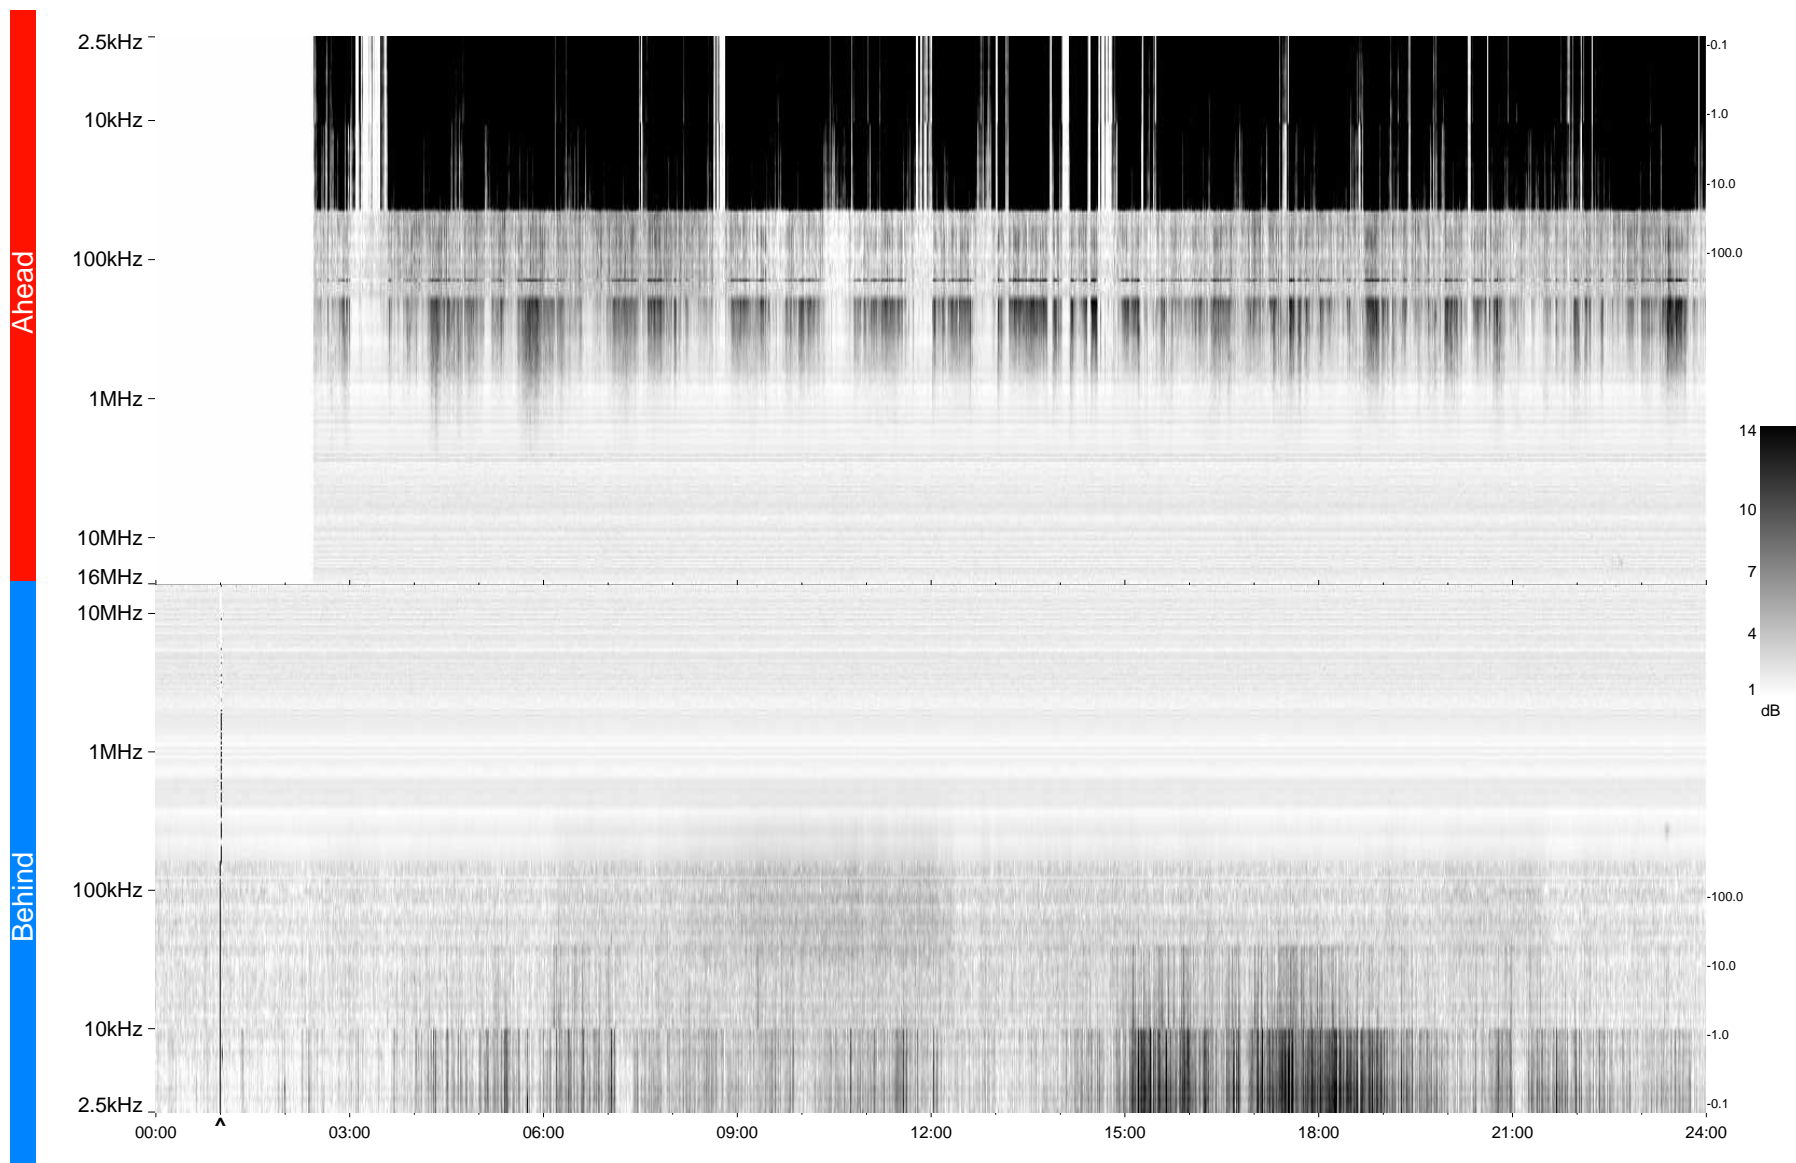

STEREO/WAVES Daily Summary - 07-Mar-2009 (DOY 066)

Ahead source file = swaves_ahead_2009_066_1_04.fin
Ahead PSE Angle = xxx.x

Behind PSE Angle = xxx.x
Behind source file = swaves_behind_2009_066_1_04.fin

Time (UTC)