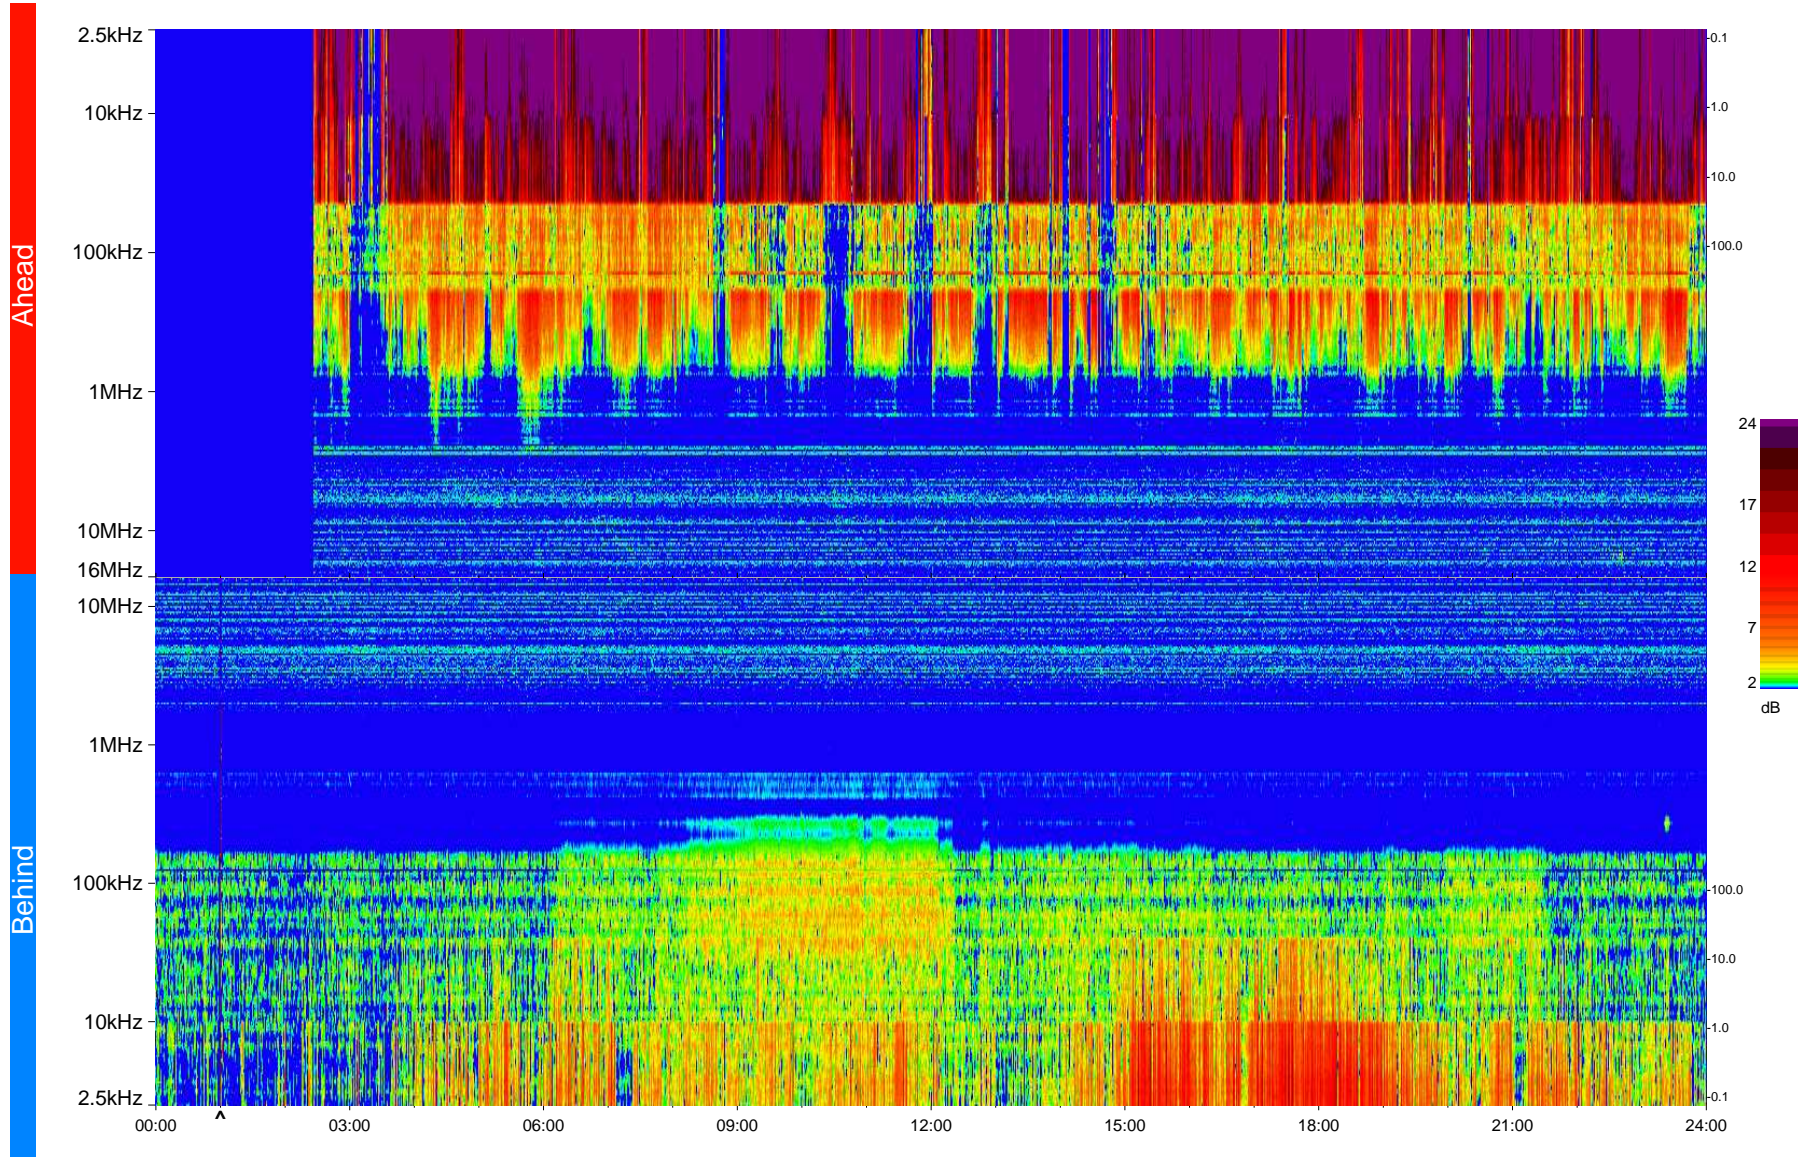

STEREO/WAVES Daily Summary - 07-Mar-2009 (DOY 066)

Ahead source file = swaves_ahead_2009_066_1_04.fin
Ahead PSE Angle = xxx.x

Behind PSE Angle = xxx.x
Behind source file = swaves_behind_2009_066_1_04.fin

Time (UTC)