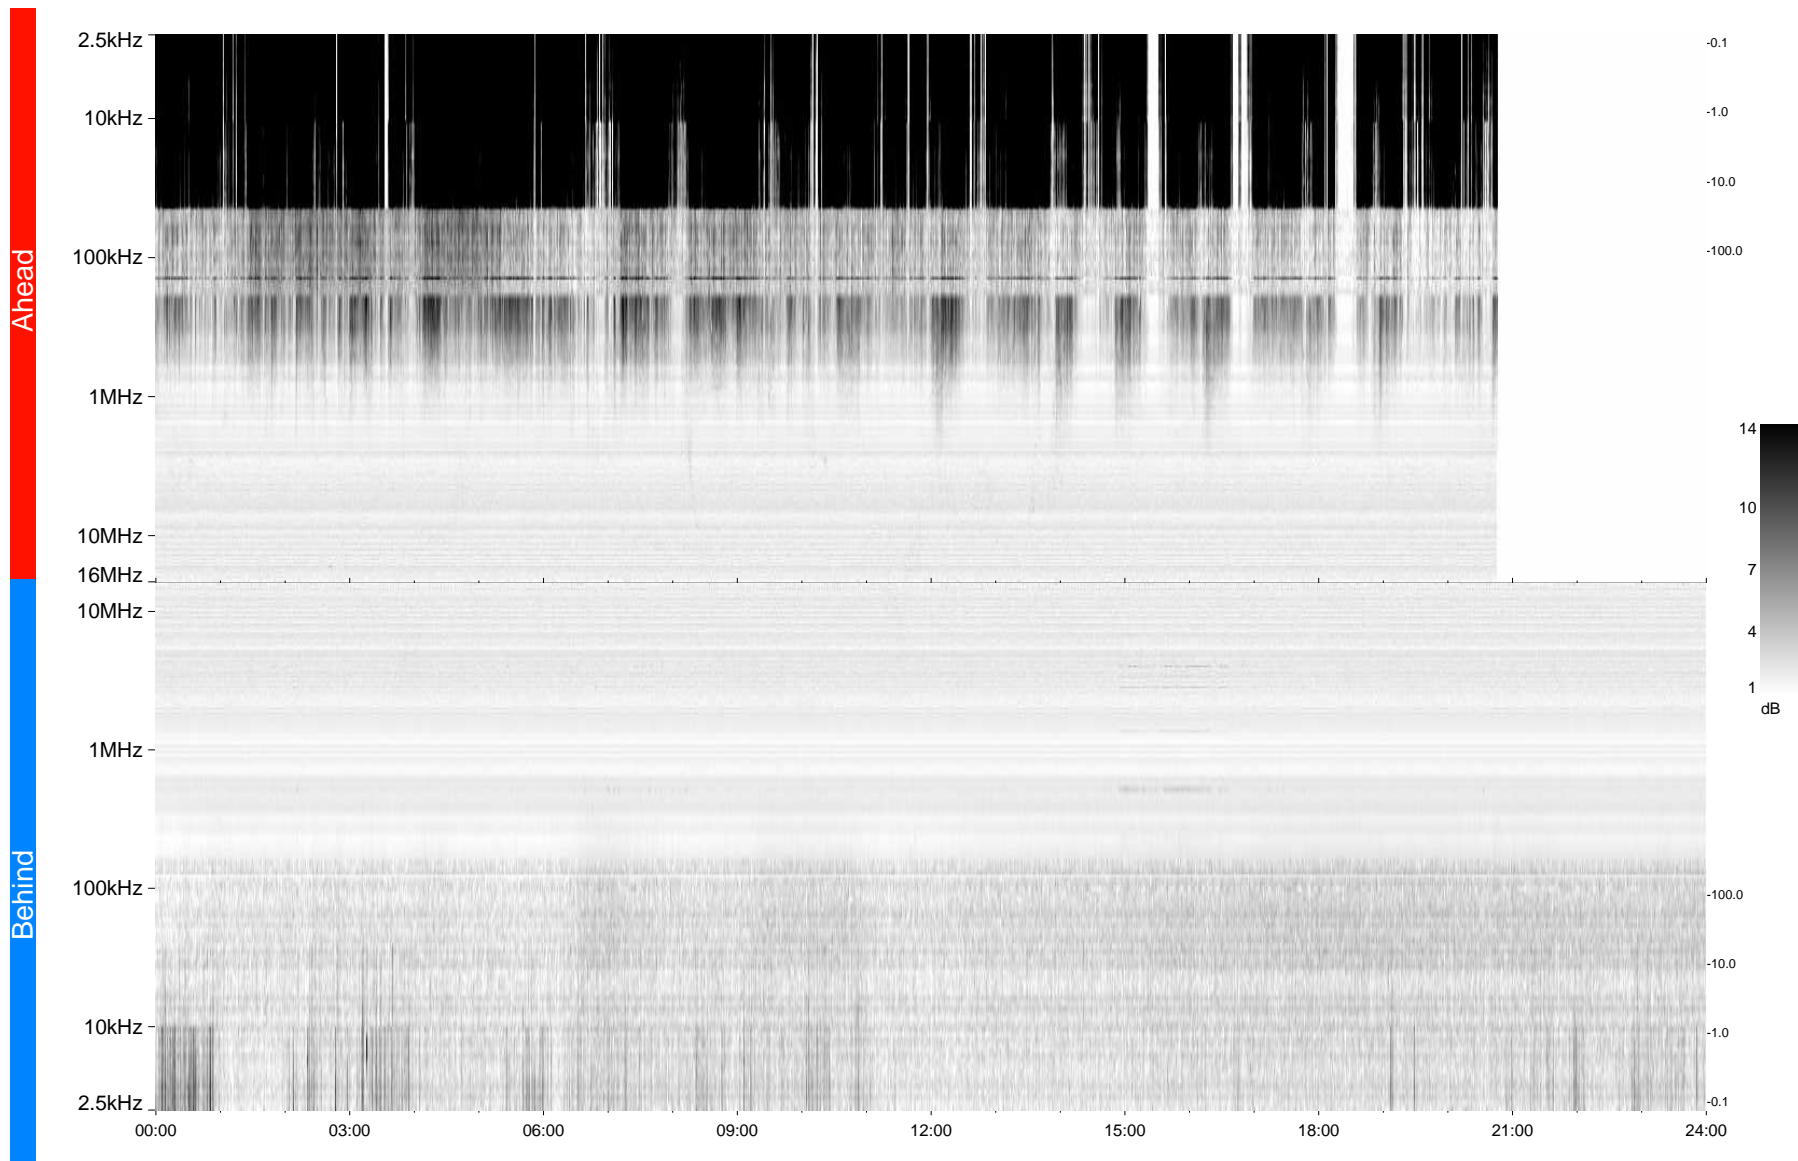

STEREO/WAVES Daily Summary - 06-Mar-2009 (DOY 065)

Ahead source file = swaves_ahead_2009_065_1_04.fin
Ahead PSE Angle = xxx.x

Behind PSE Angle = xxx.x
Behind source file = swaves_behind_2009_065_1_04.fin

Time (UTC)