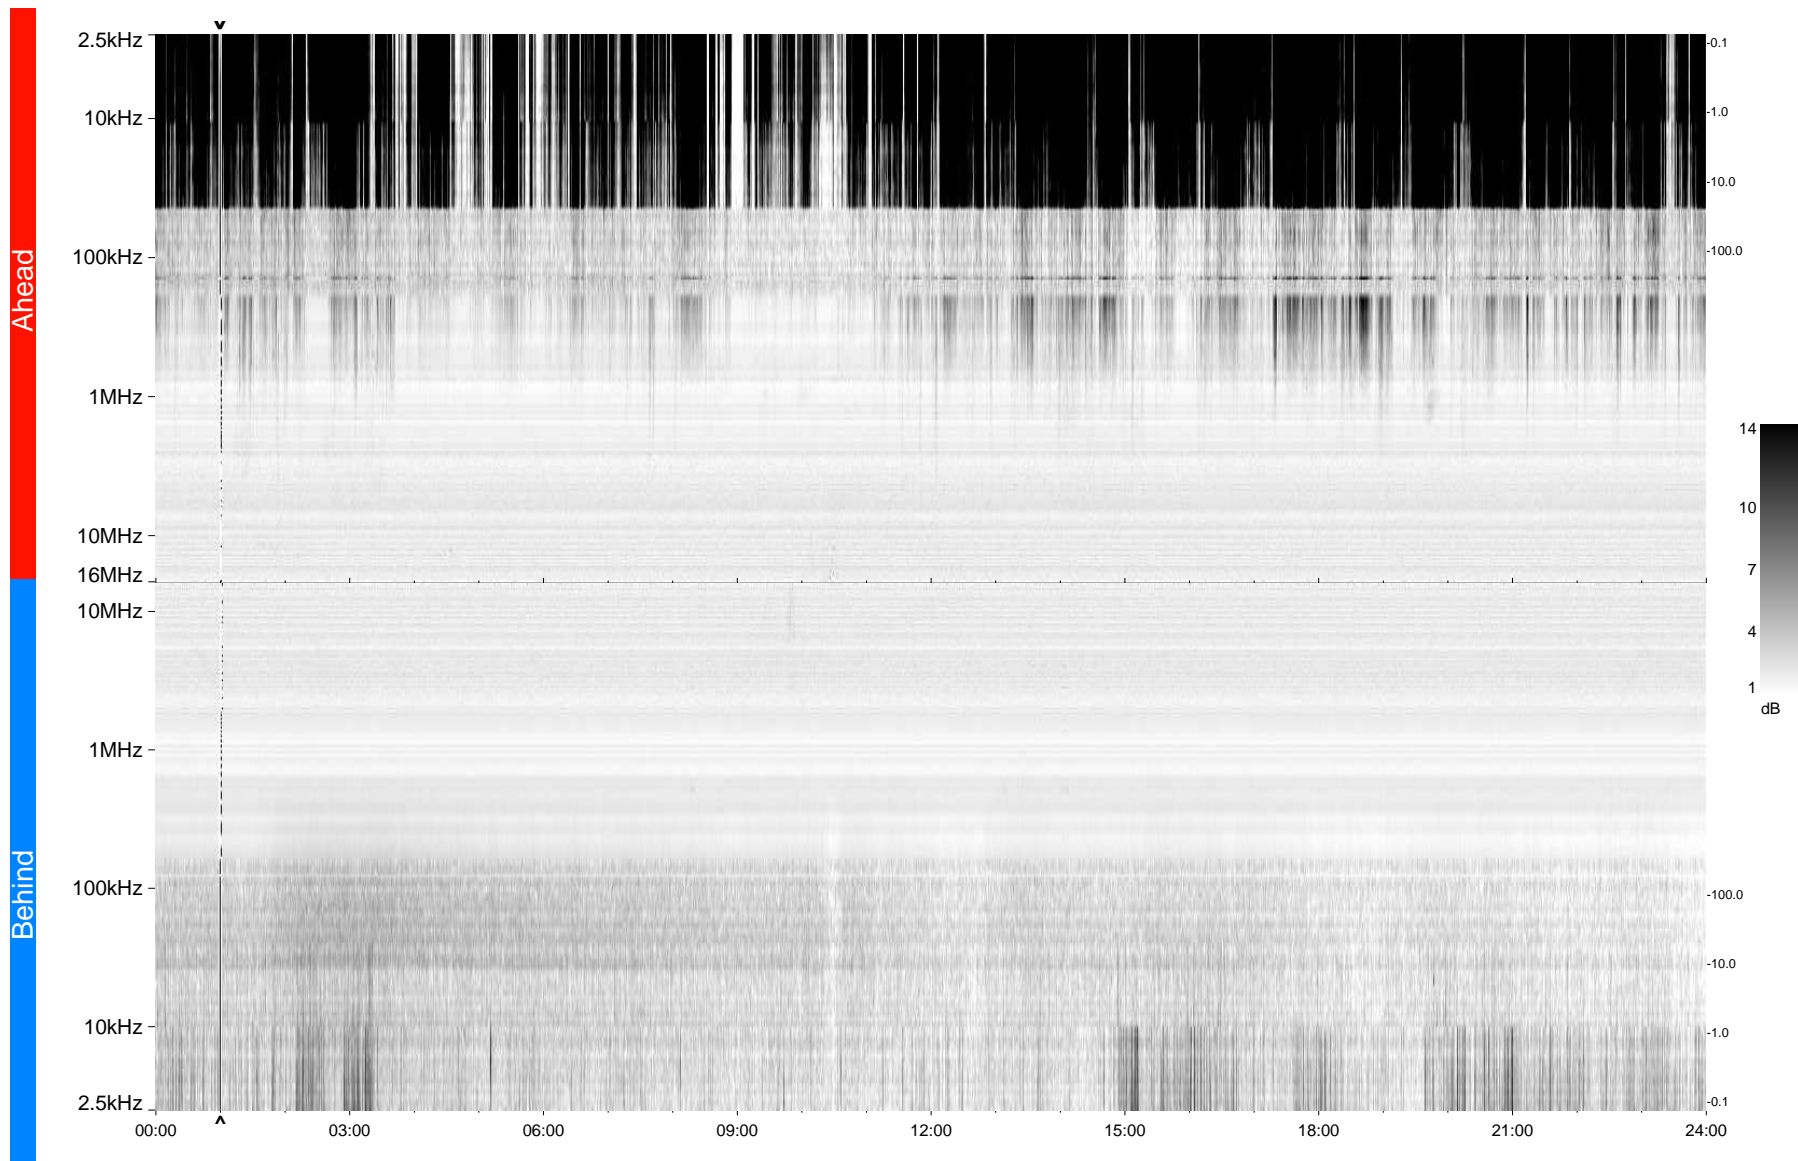

STEREO/WAVES Daily Summary - 05-Mar-2009 (DOY 064)

Ahead source file = swaves_ahead_2009_064_1_04.fin
Ahead PSE Angle = xxx.x

Behind PSE Angle = xxx.x
Behind source file = swaves_behind_2009_064_1_04.fin

Time (UTC)