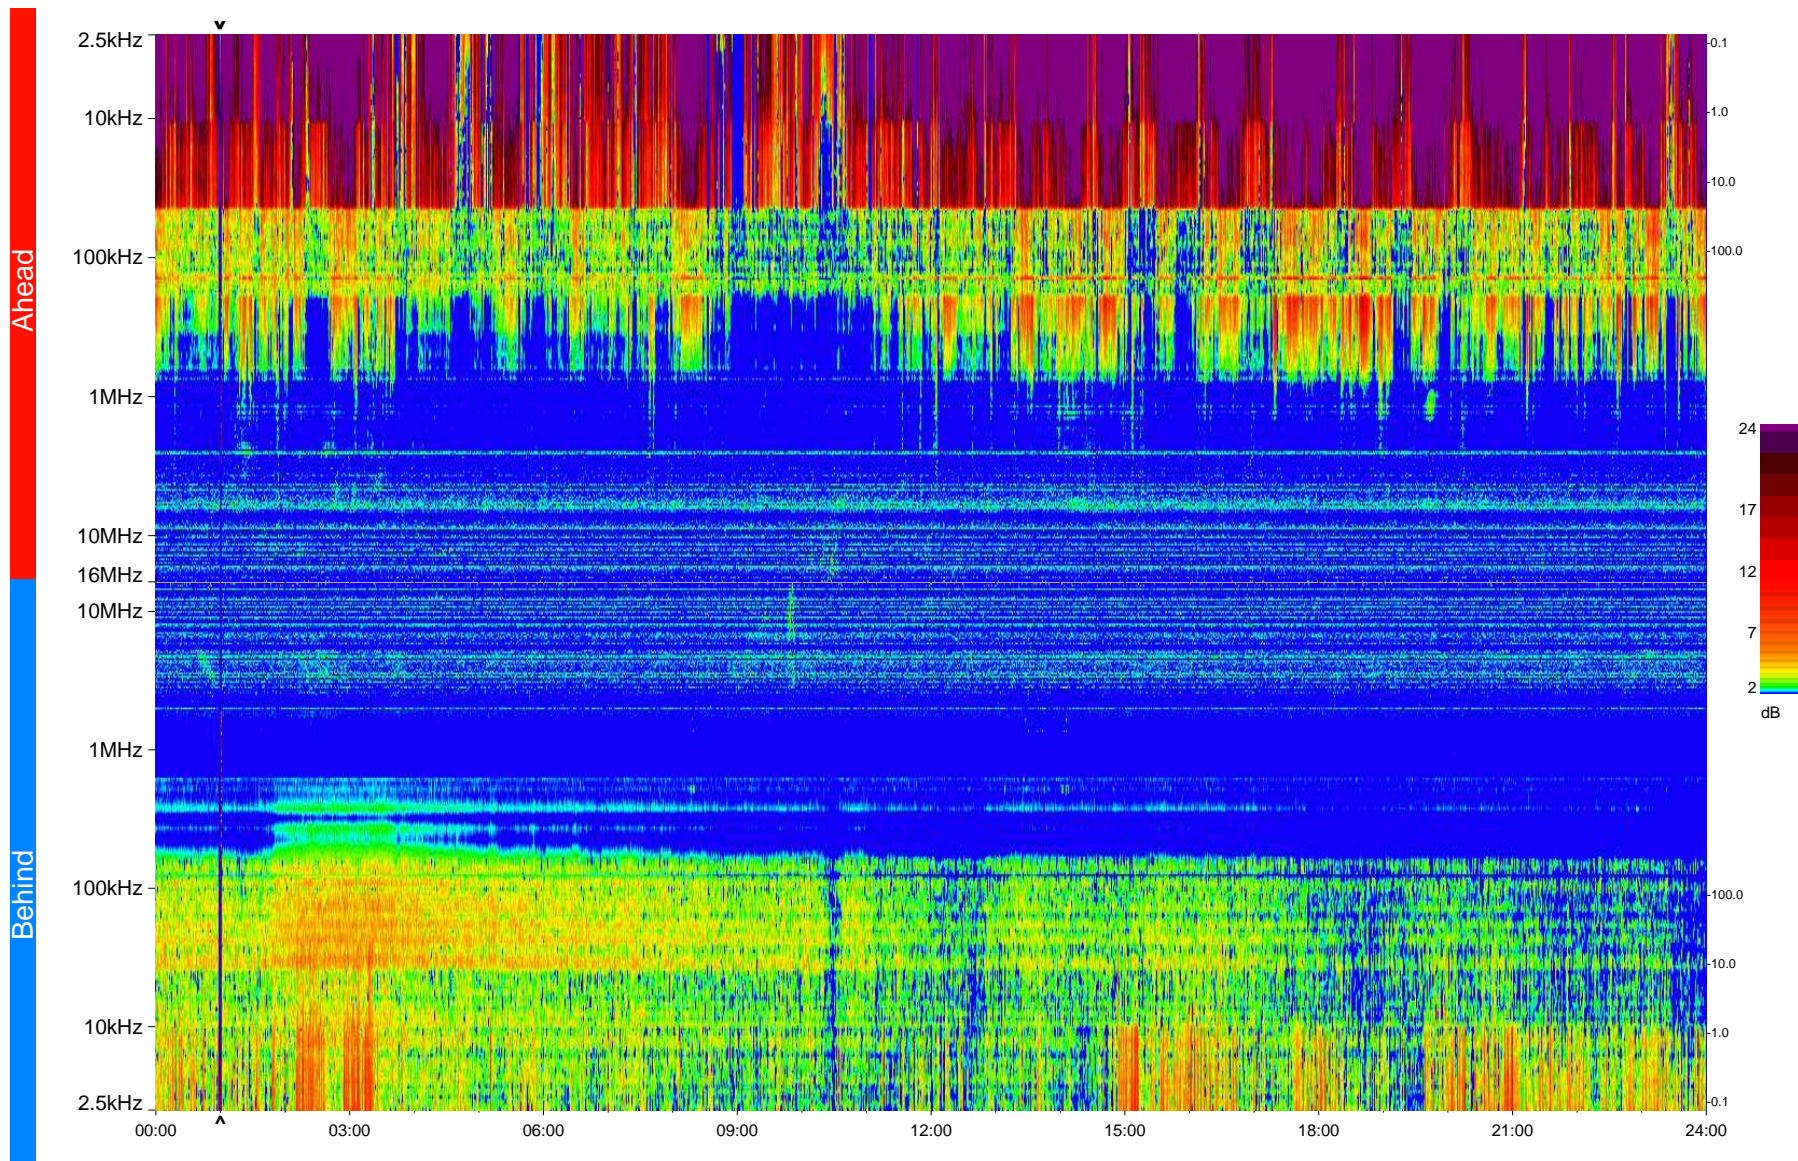

STEREO/WAVES Daily Summary - 05-Mar-2009 (DOY 064)

Ahead source file = swaves_ahead_2009_064_1_04.fin
Ahead PSE Angle = xxx.x

Behind PSE Angle = xxx.x
Behind source file = swaves_behind_2009_064_1_04.fin

Time (UTC)