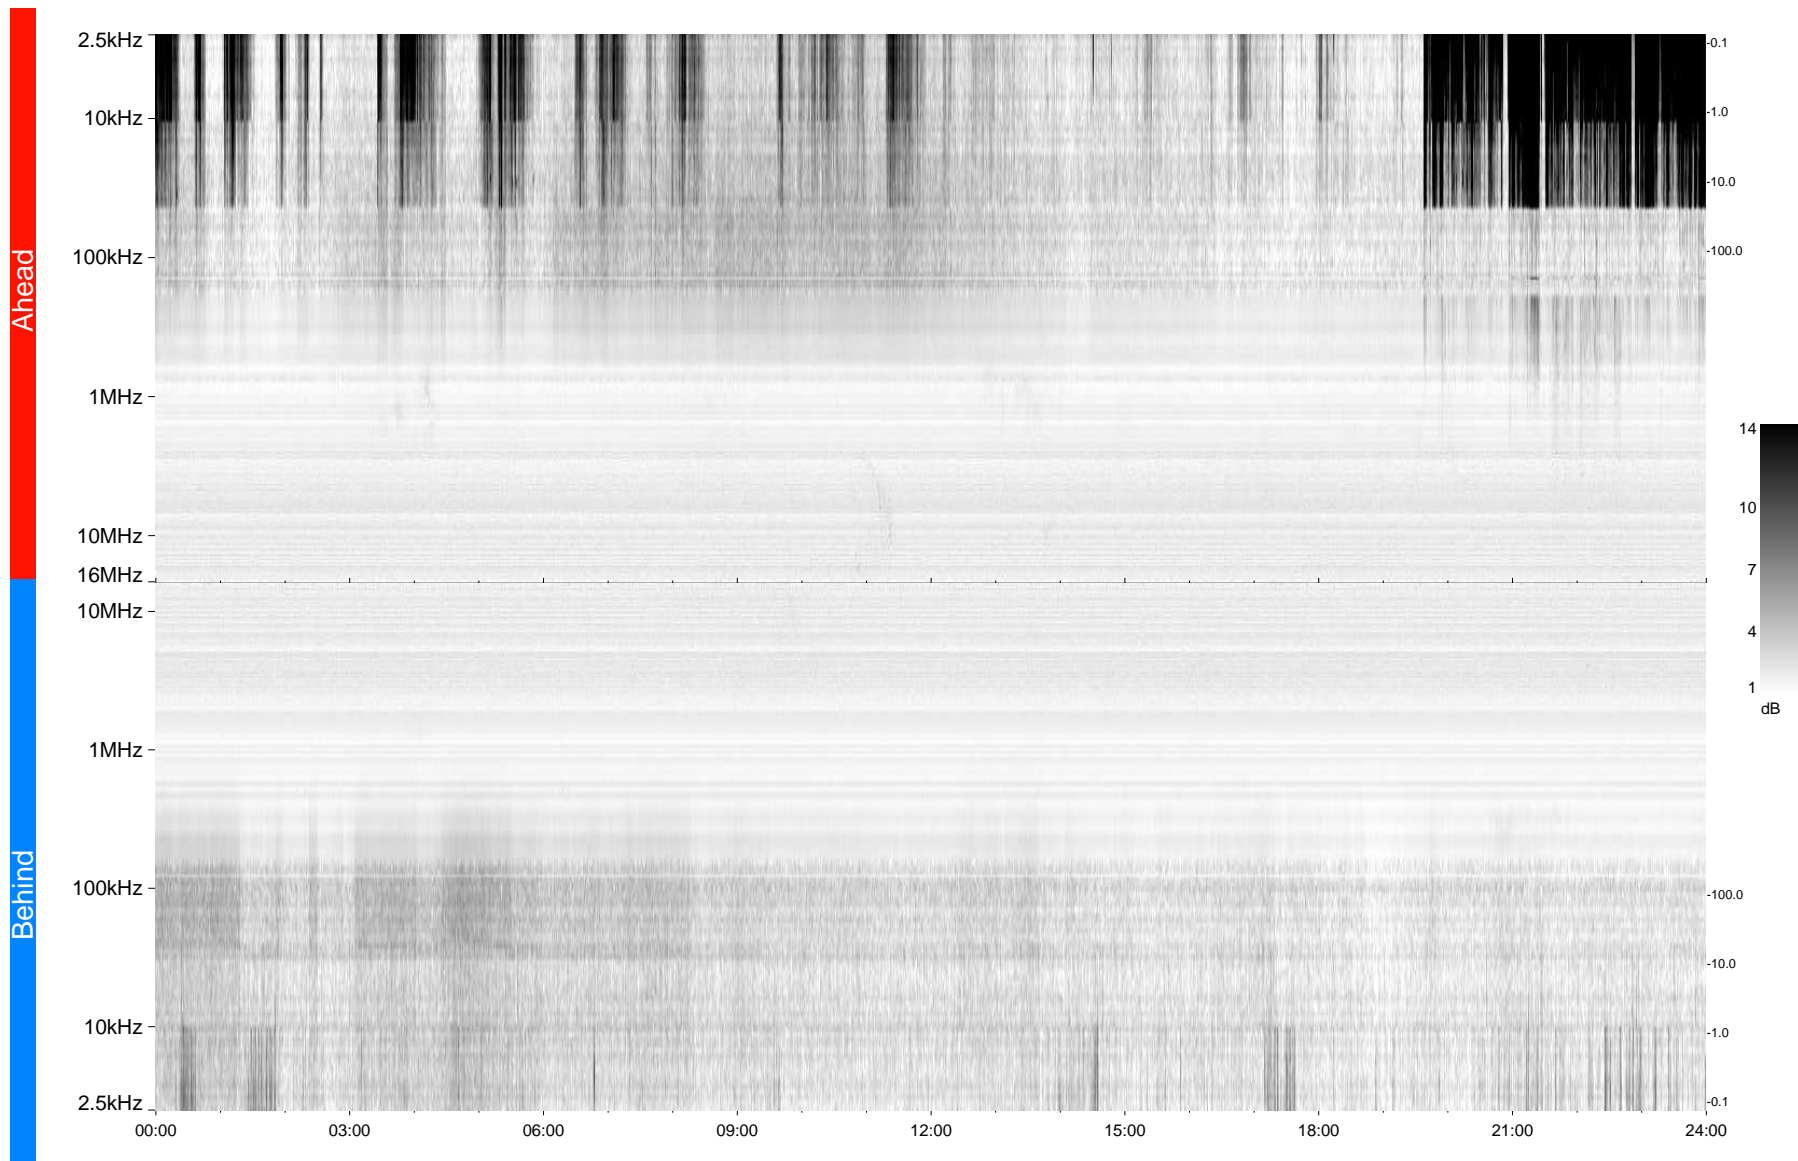

STEREO/WAVES Daily Summary - 04-Mar-2009 (DOY 063)

Ahead source file = swaves_ahead_2009_063_1_04.fin
Ahead PSE Angle = xxx.x

Behind PSE Angle = xxx.x
Behind source file = swaves_behind_2009_063_1_04.fin

Time (UTC)