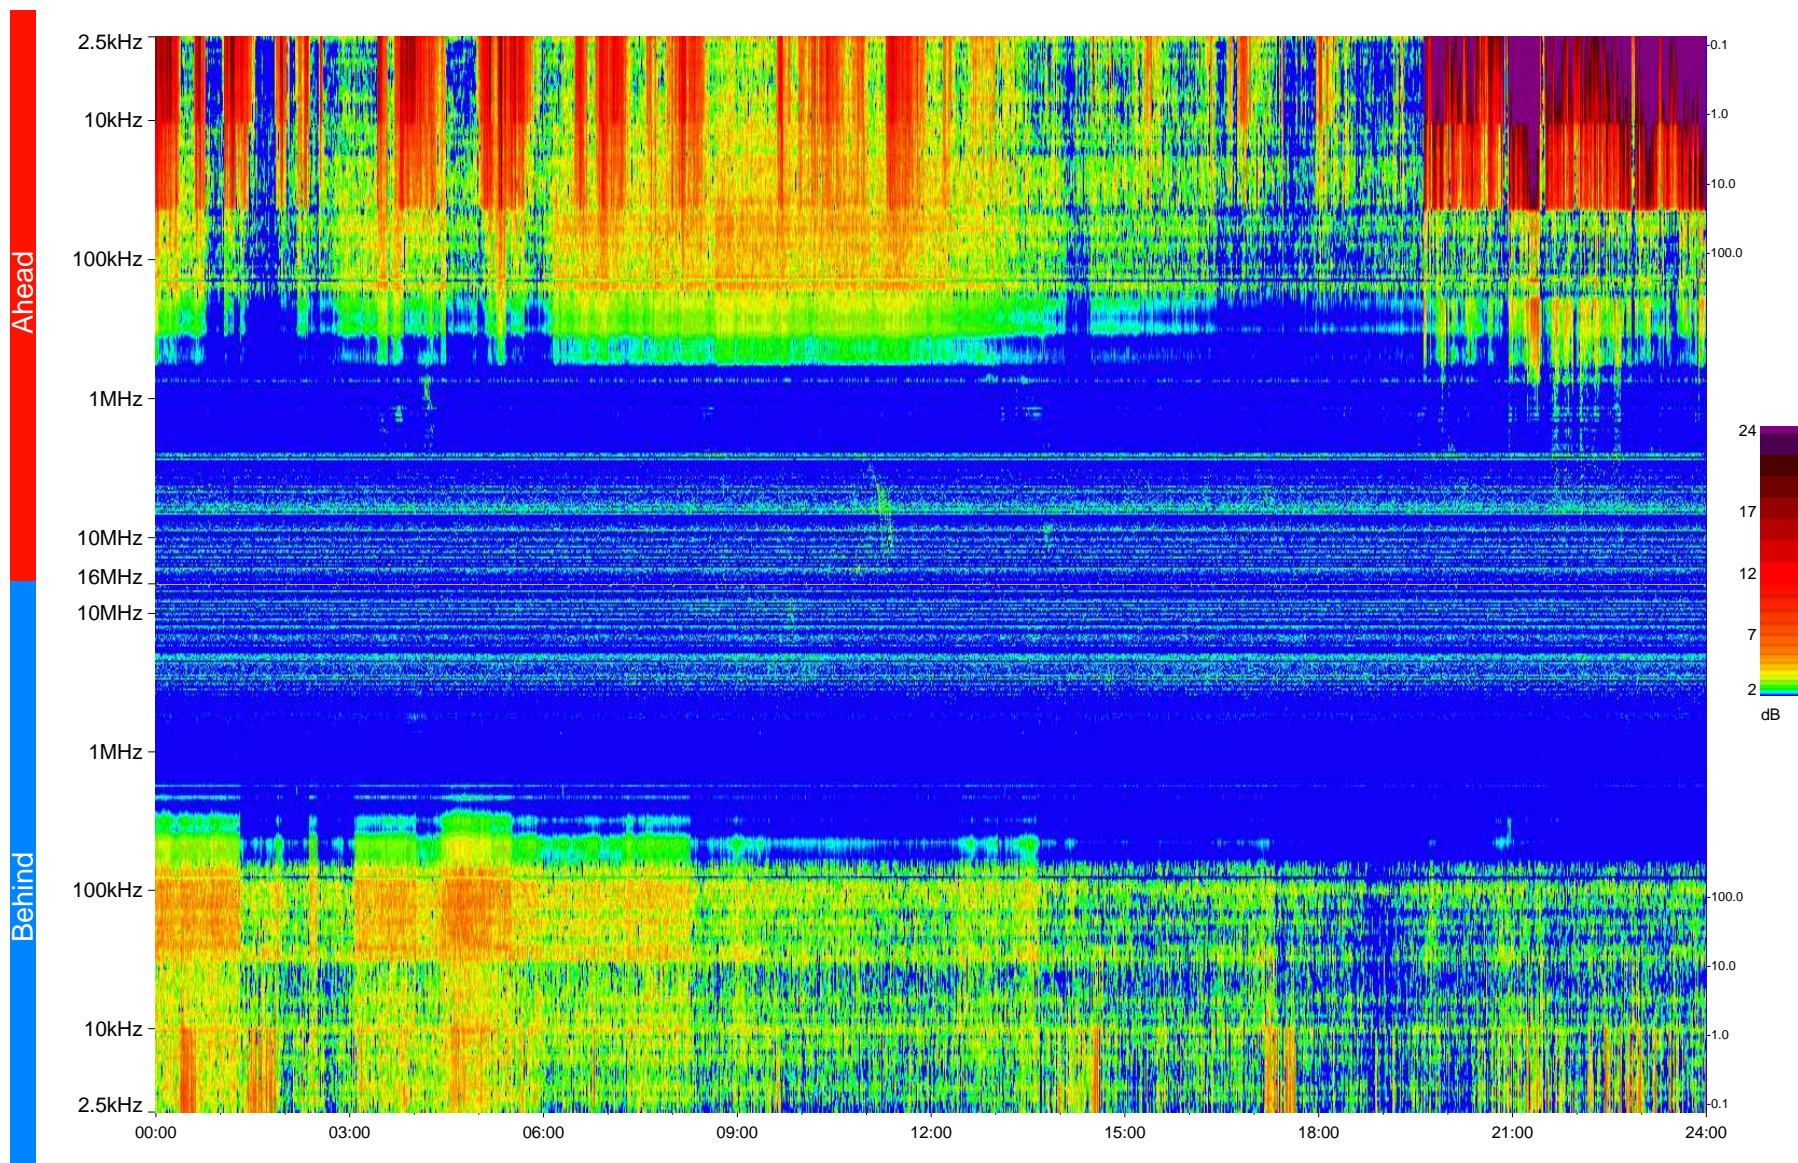

STEREO/WAVES Daily Summary - 04-Mar-2009 (DOY 063)

Ahead source file = swaves_ahead_2009_063_1_04.fin
Ahead PSE Angle = xxx.x

Behind PSE Angle = xxx.x
Behind source file = swaves_behind_2009_063_1_04.fin

Time (UTC)