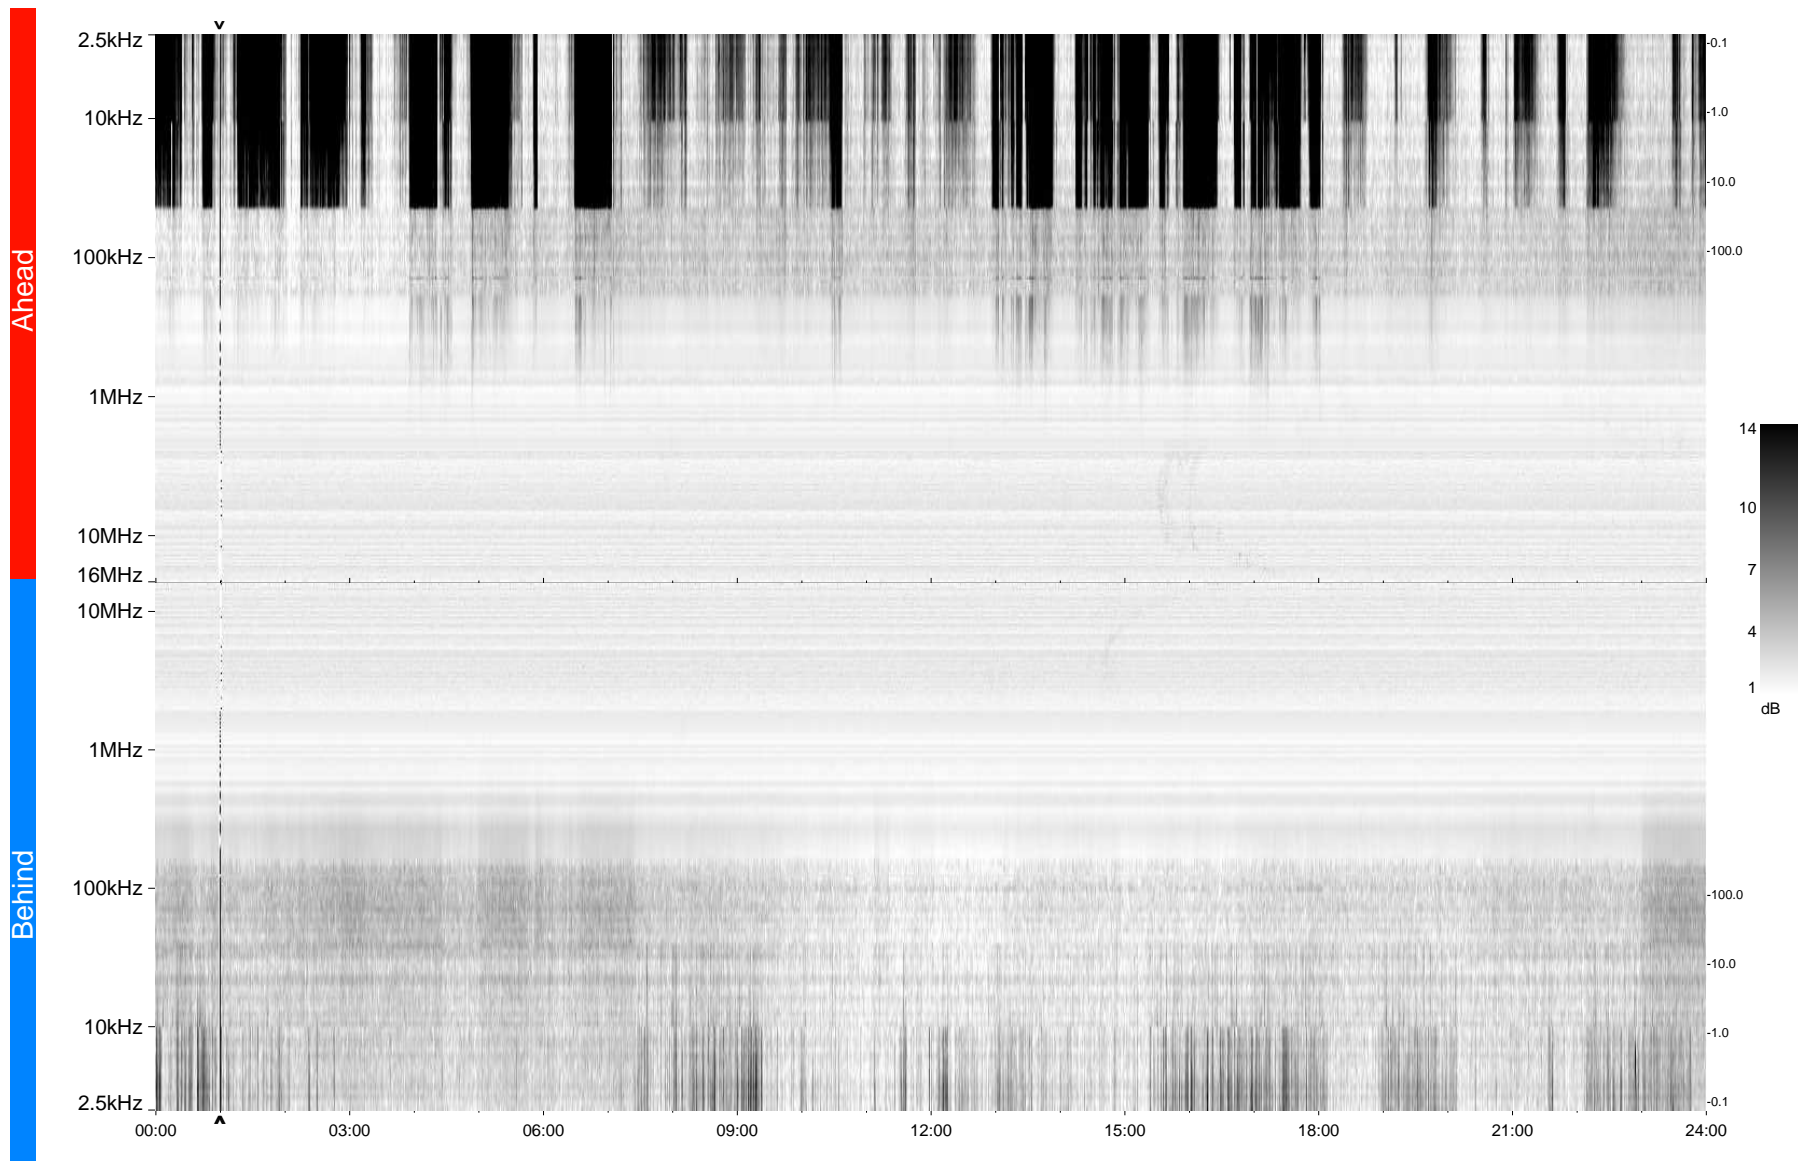

STEREO/WAVES Daily Summary - 03-Mar-2009 (DOY 062)

Ahead source file = swaves_ahead_2009_062_1_04.fin
Ahead PSE Angle = xxx.x

Behind PSE Angle = xxx.x
Behind source file = swaves_behind_2009_062_1_04.fin

Time (UTC)