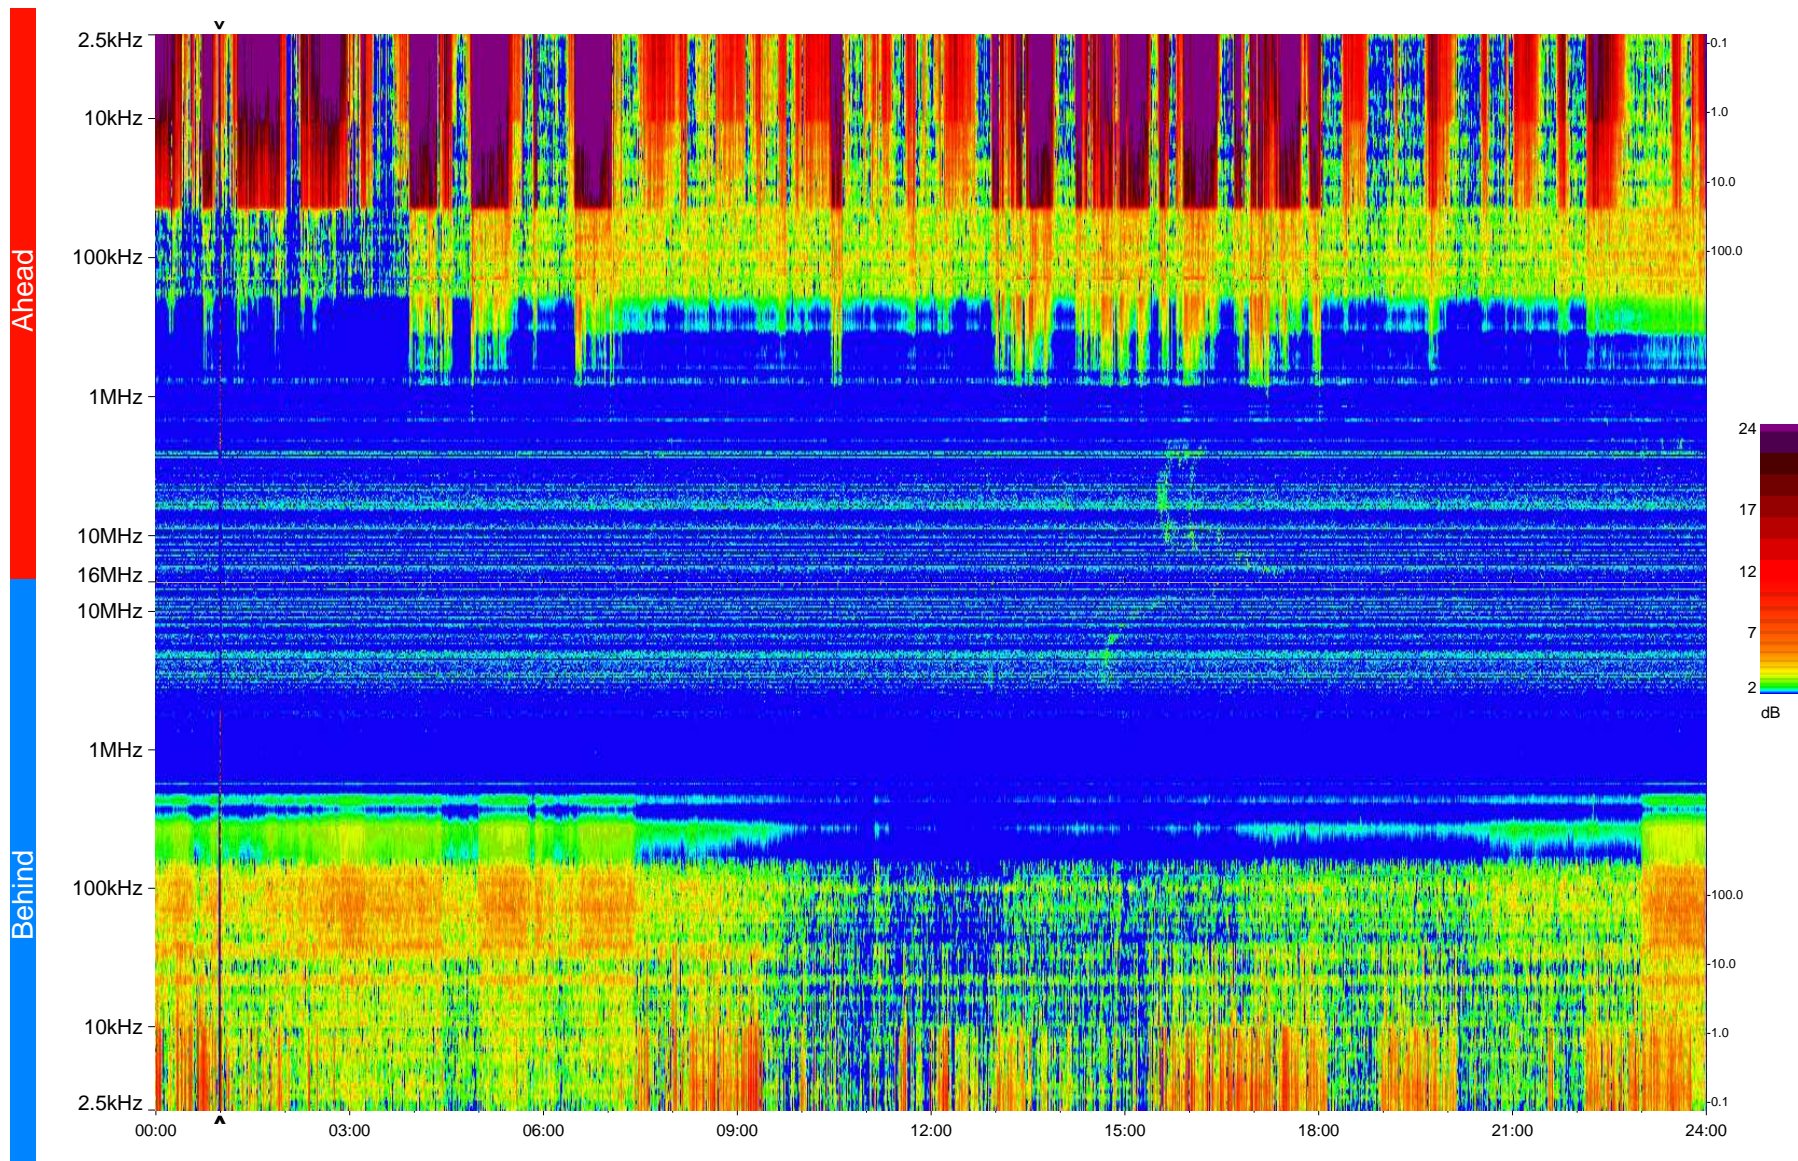

STEREO/WAVES Daily Summary - 03-Mar-2009 (DOY 062)

Ahead source file = swaves_ahead_2009_062_1_04.fin
Ahead PSE Angle = xxx.x

Behind PSE Angle = xxx.x
Behind source file = swaves_behind_2009_062_1_04.fin

Time (UTC)