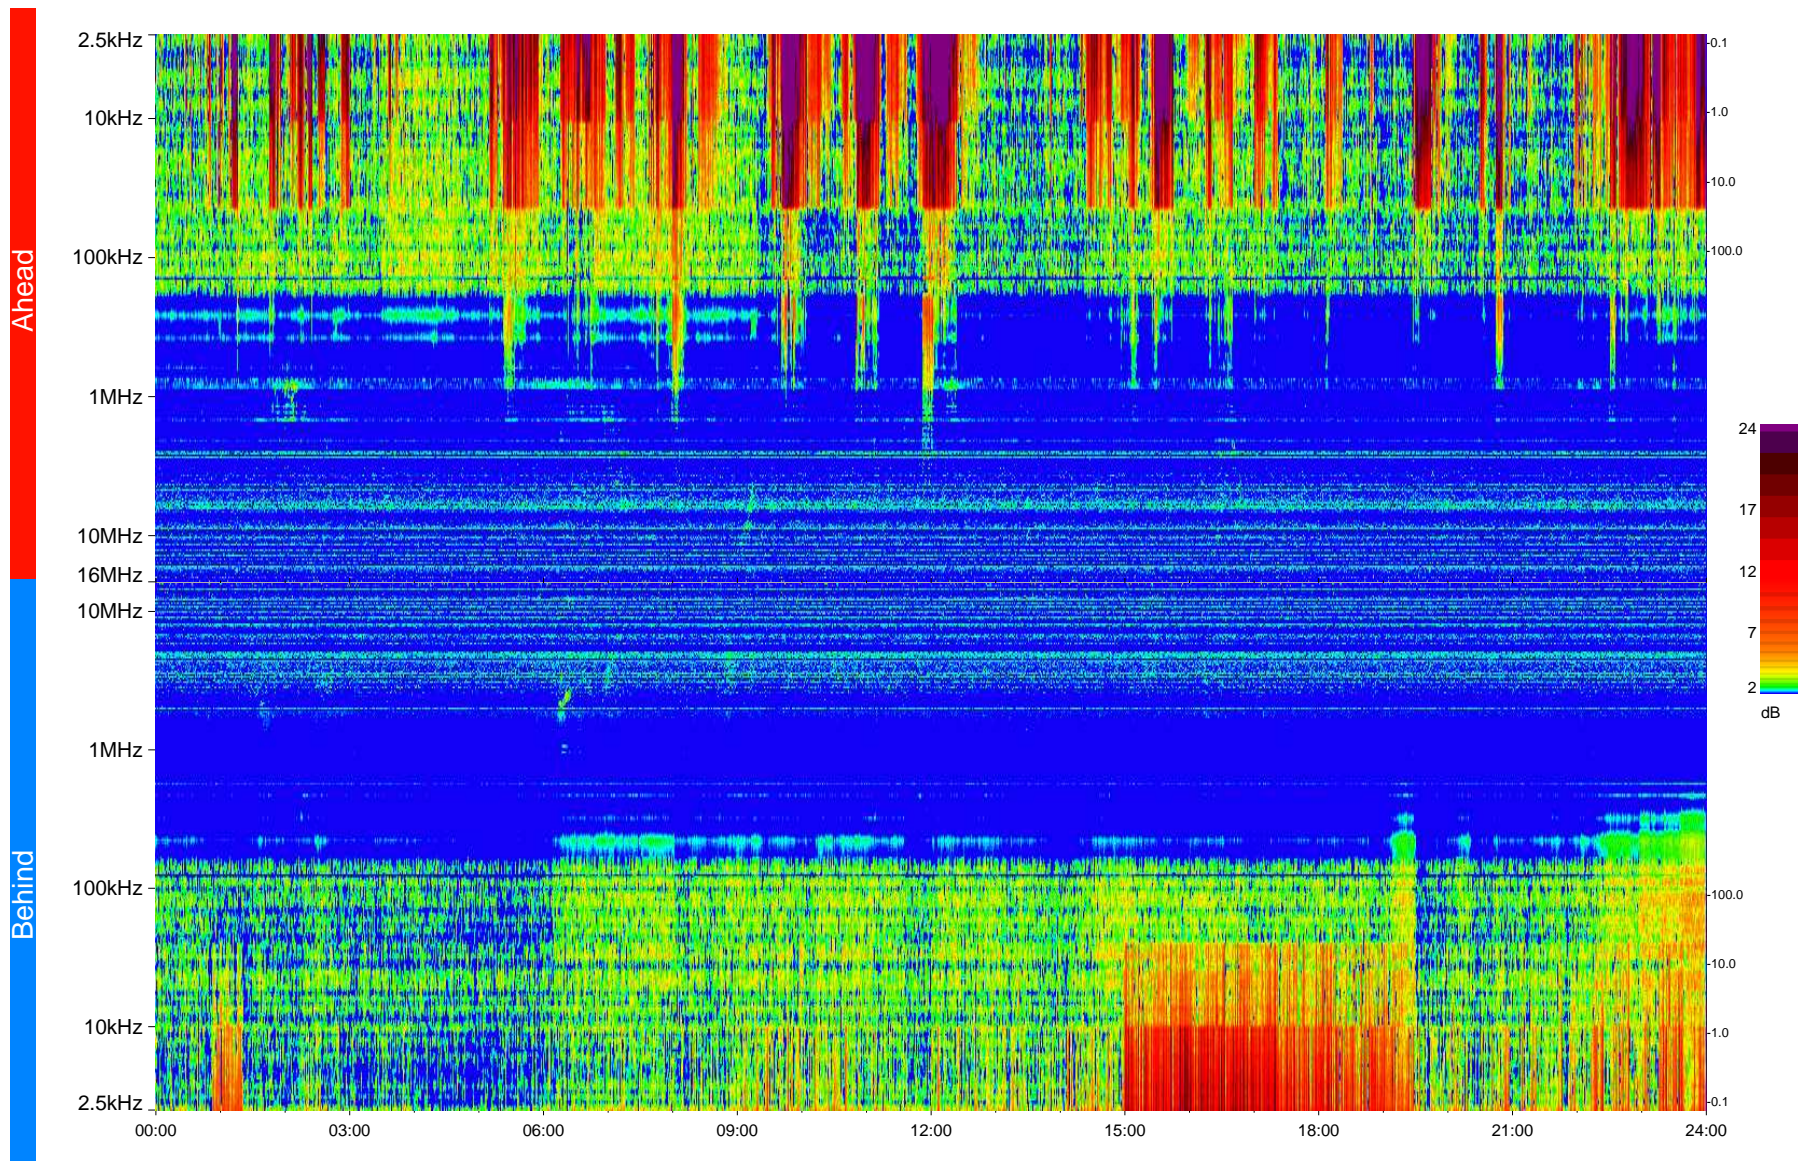

STEREO/WAVES Daily Summary - 02-Mar-2009 (DOY 061)

Ahead source file = swaves_ahead_2009_061_1_04.fin
Ahead PSE Angle = xxx.x

Behind PSE Angle = xxx.x
Behind source file = swaves_behind_2009_061_1_04.fin

Time (UTC)