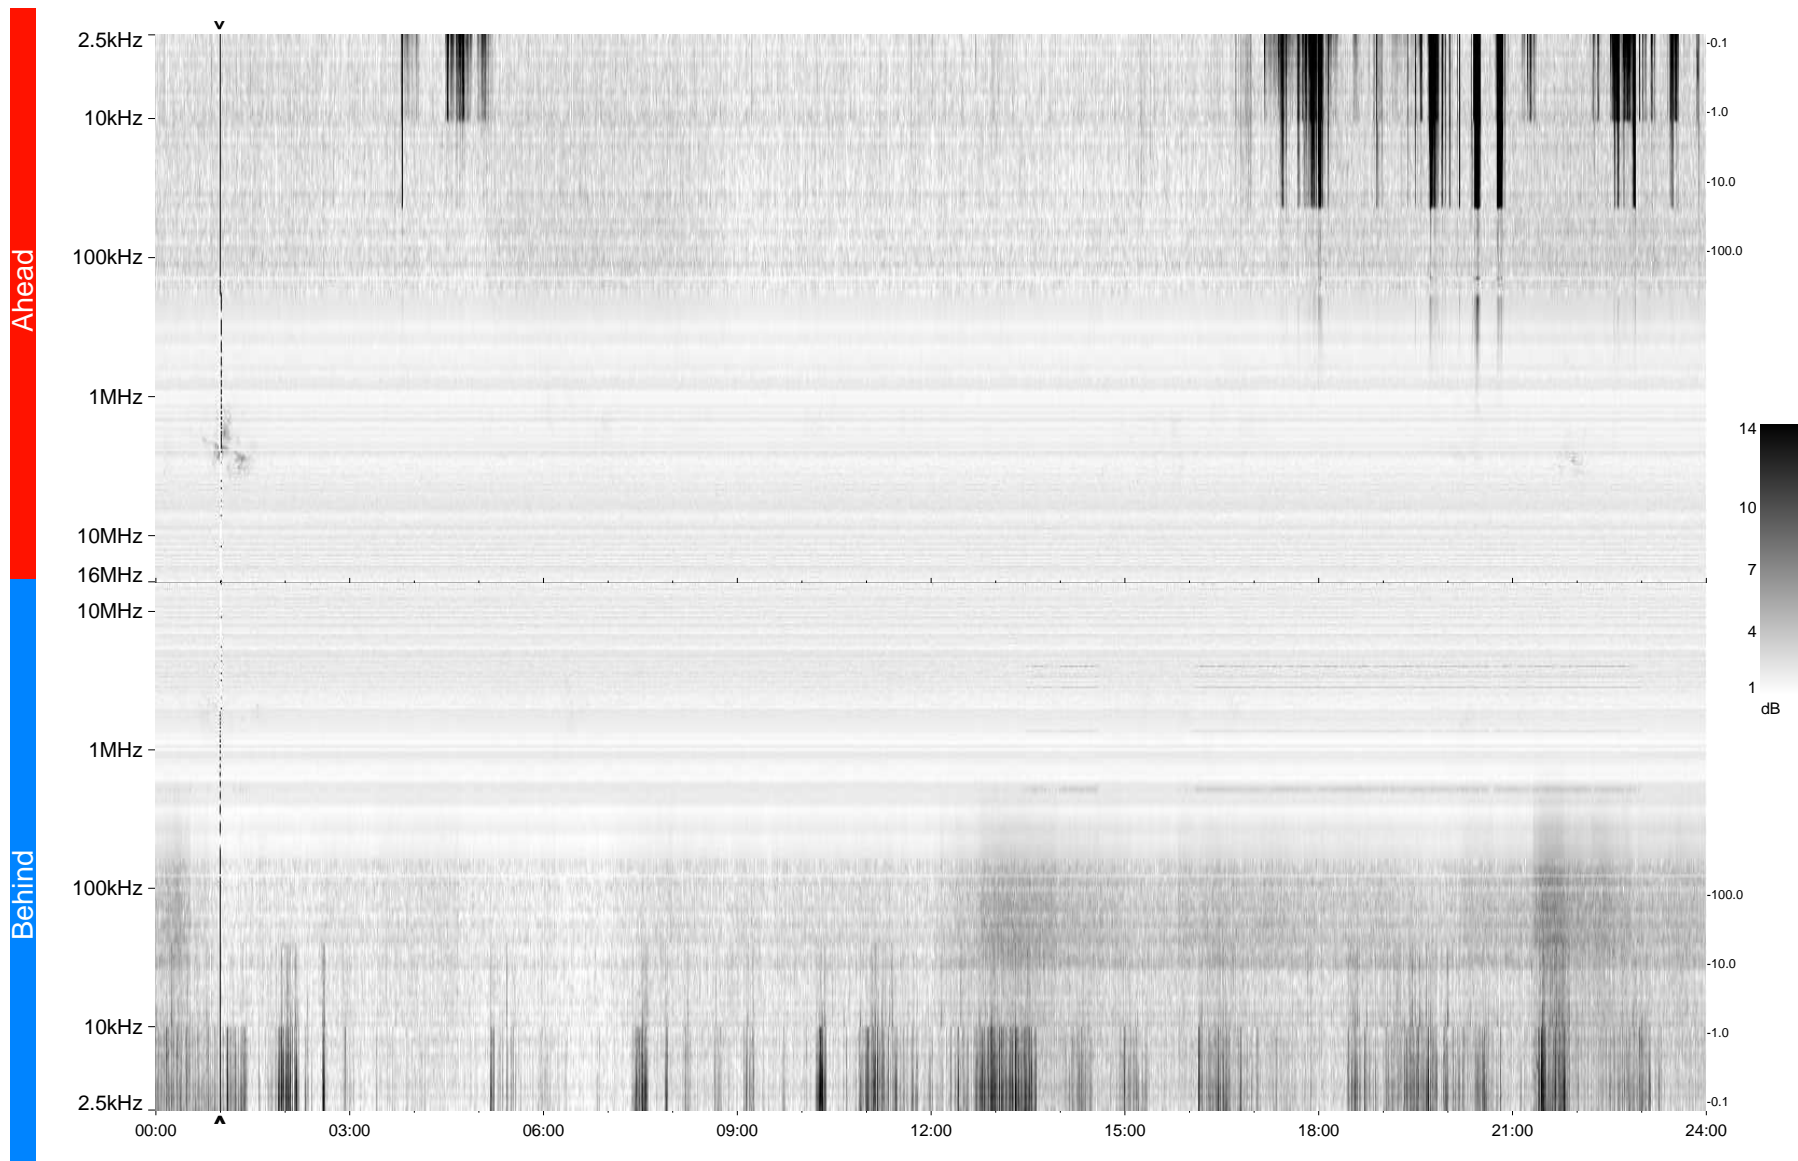

STEREO/WAVES Daily Summary - 01-Mar-2009 (DOY 060)

Ahead source file = swaves_ahead_2009_060_1_04.fin
Ahead PSE Angle = xxx.x

Behind PSE Angle = xxx.x
Behind source file = swaves_behind_2009_060_1_04.fin

Time (UTC)