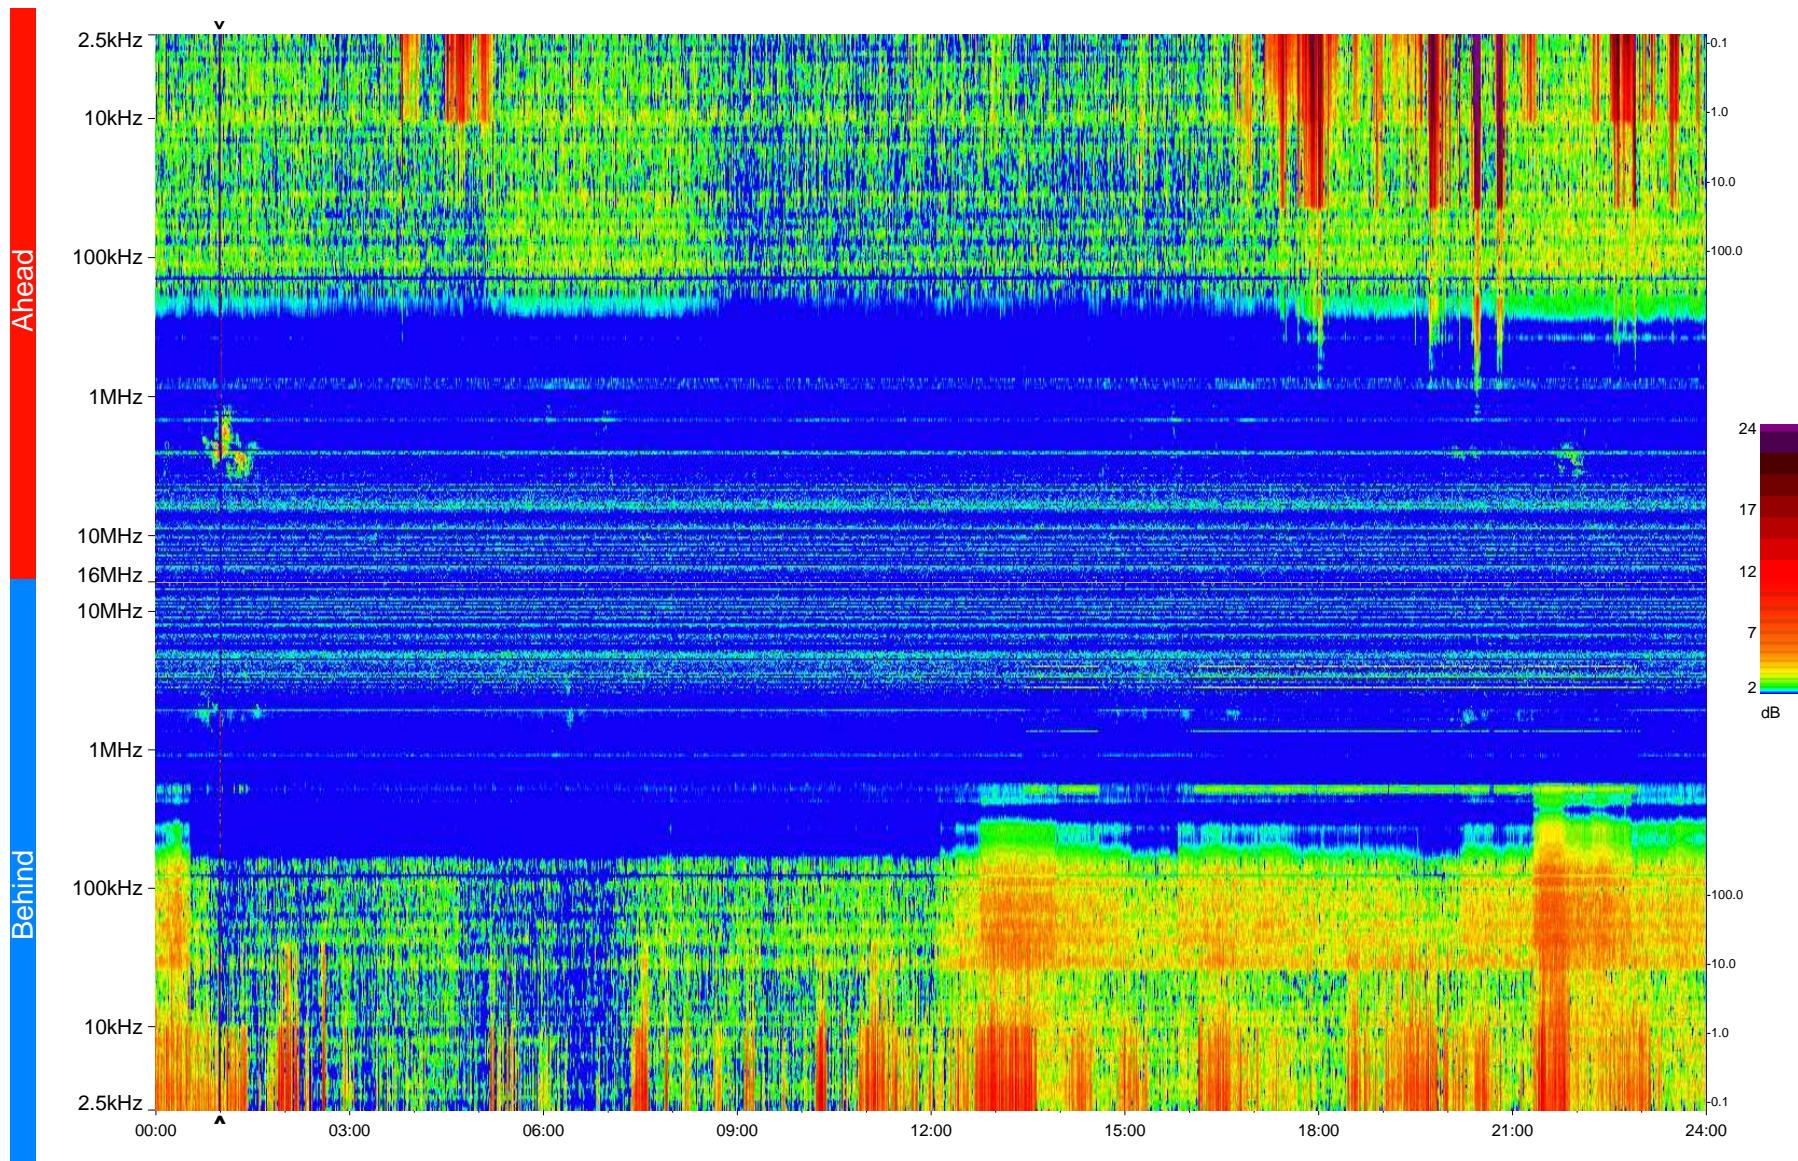

STEREO/WAVES Daily Summary - 01-Mar-2009 (DOY 060)

Ahead source file = swaves_ahead_2009_060_1_04.fin
Ahead PSE Angle = xxx.x

Behind PSE Angle = xxx.x
Behind source file = swaves_behind_2009_060_1_04.fin

Time (UTC)

swaves_summary_20090301_c made on 2009-03-31 at 09:56:21 with TMIib V939 and Dynspec V015