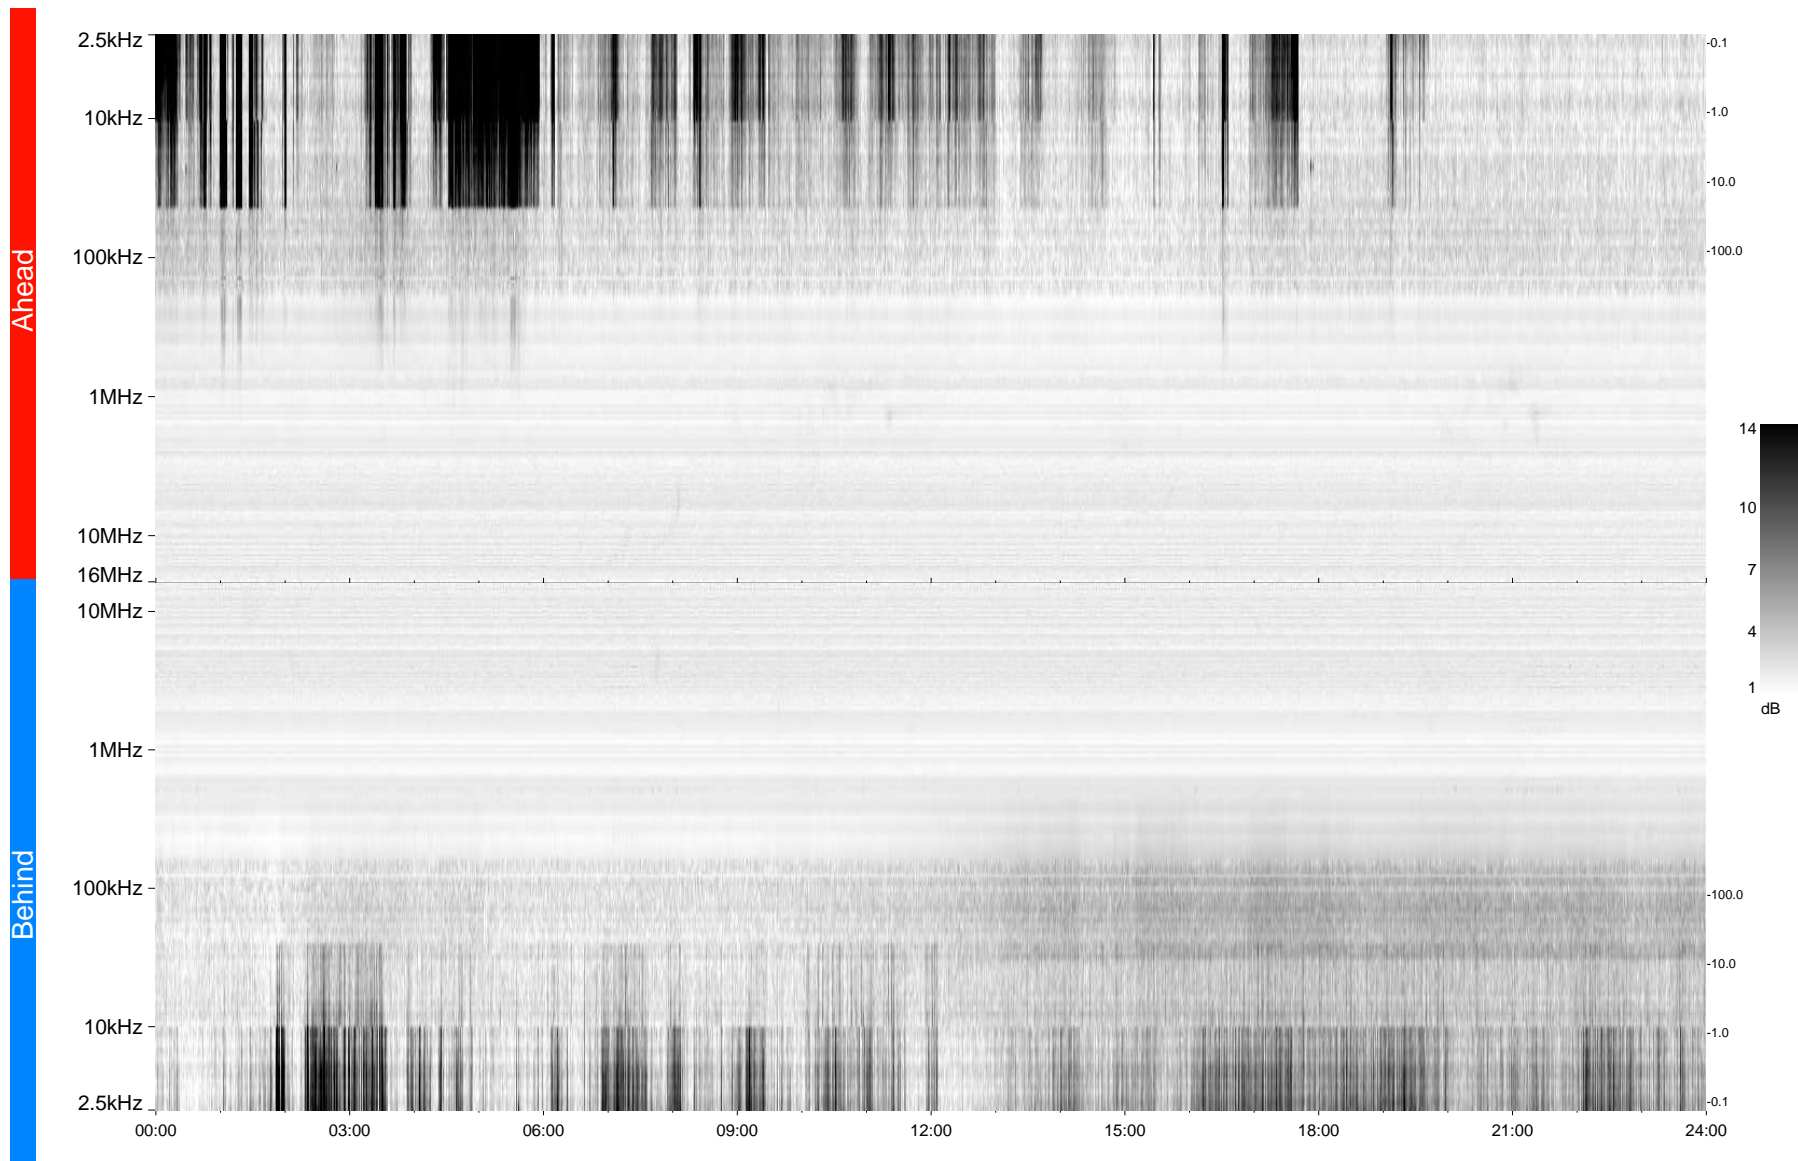

STEREO/WAVES Daily Summary - 28-Feb-2009 (DOY 059)

Ahead source file = swaves_ahead_2009_059_1_04.fin
Ahead PSE Angle = xxx.x

Behind PSE Angle = xxx.x
Behind source file = swaves_behind_2009_059_1_04.fin

Time (UTC)