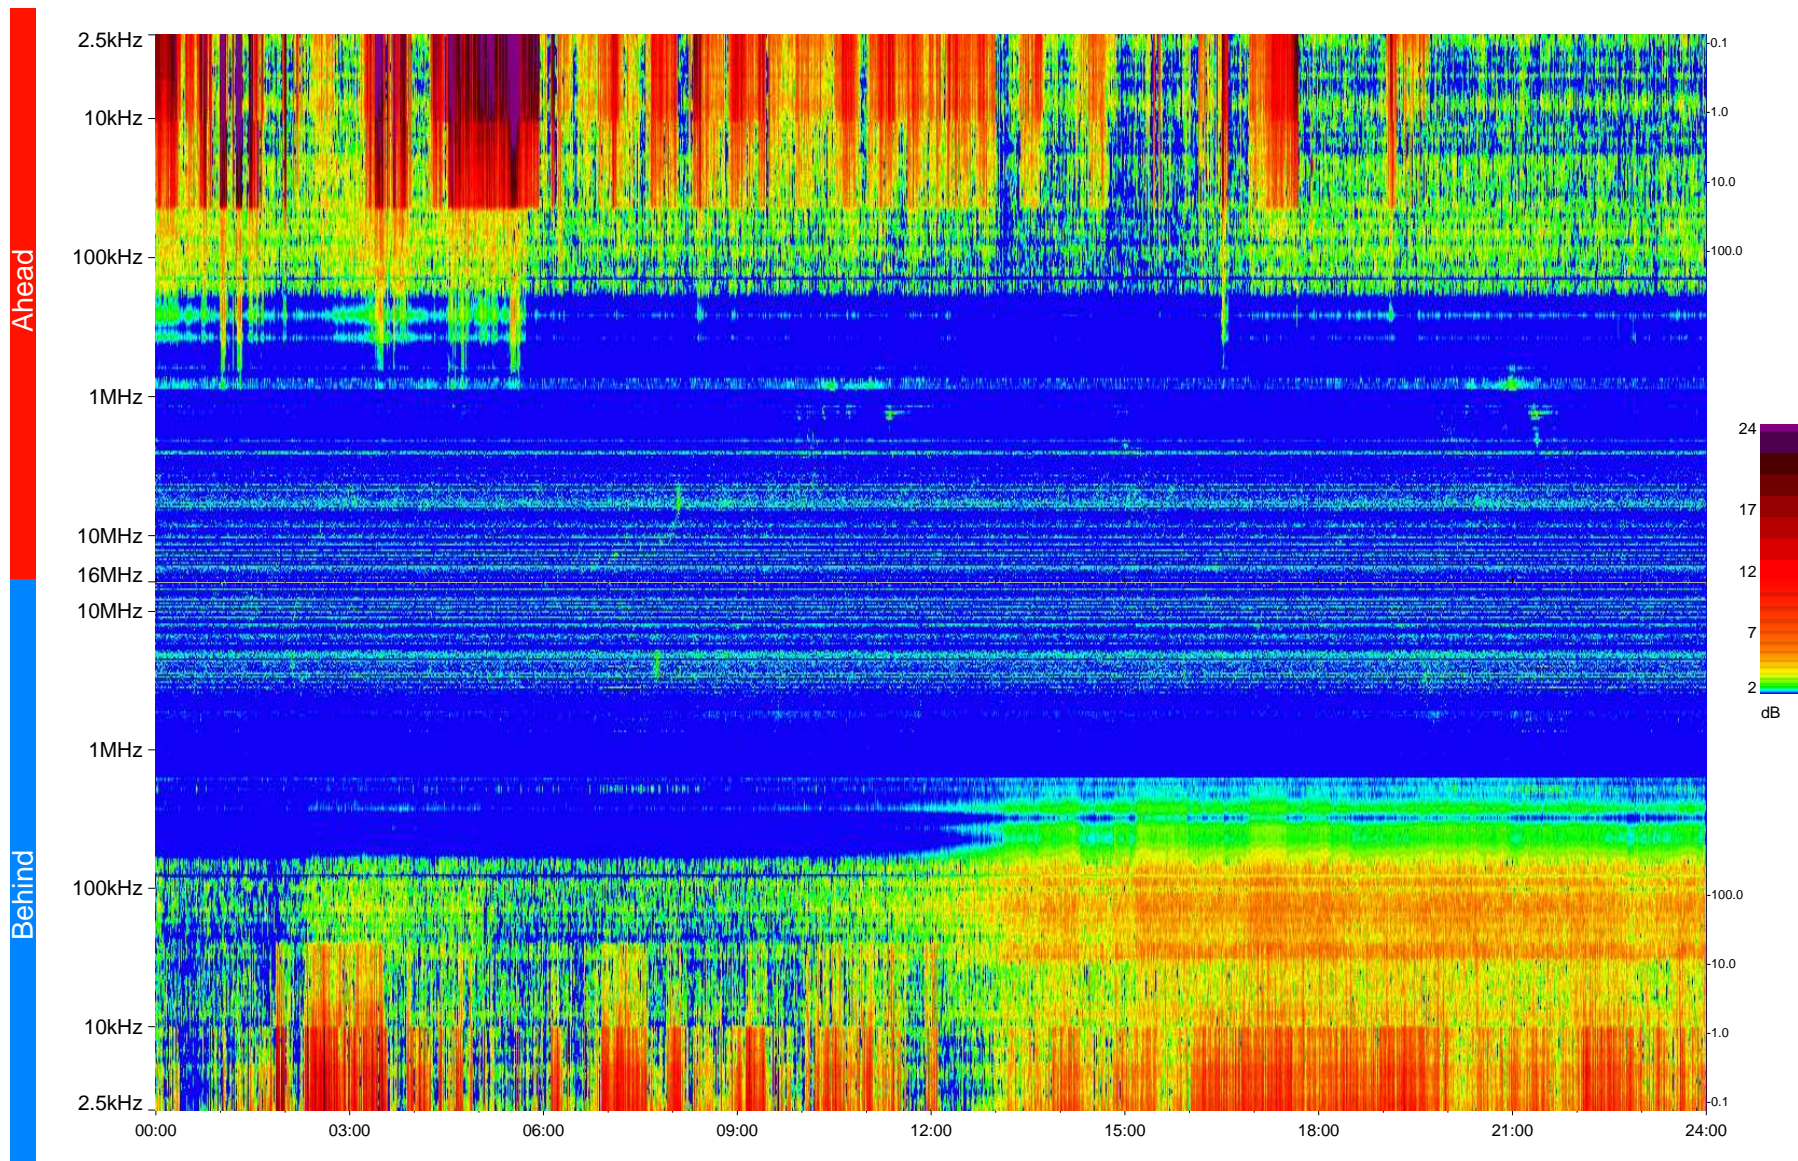

# STEREO/WAVES Daily Summary - 28-Feb-2009 (DOY 059)

Ahead source file = swaves\_ahead\_2009\_059\_1\_04.fin  
Ahead PSE Angle = xxx.x

Behind PSE Angle = xxx.x  
Behind source file = swaves\_behind\_2009\_059\_1\_04.fin

Time (UTC)