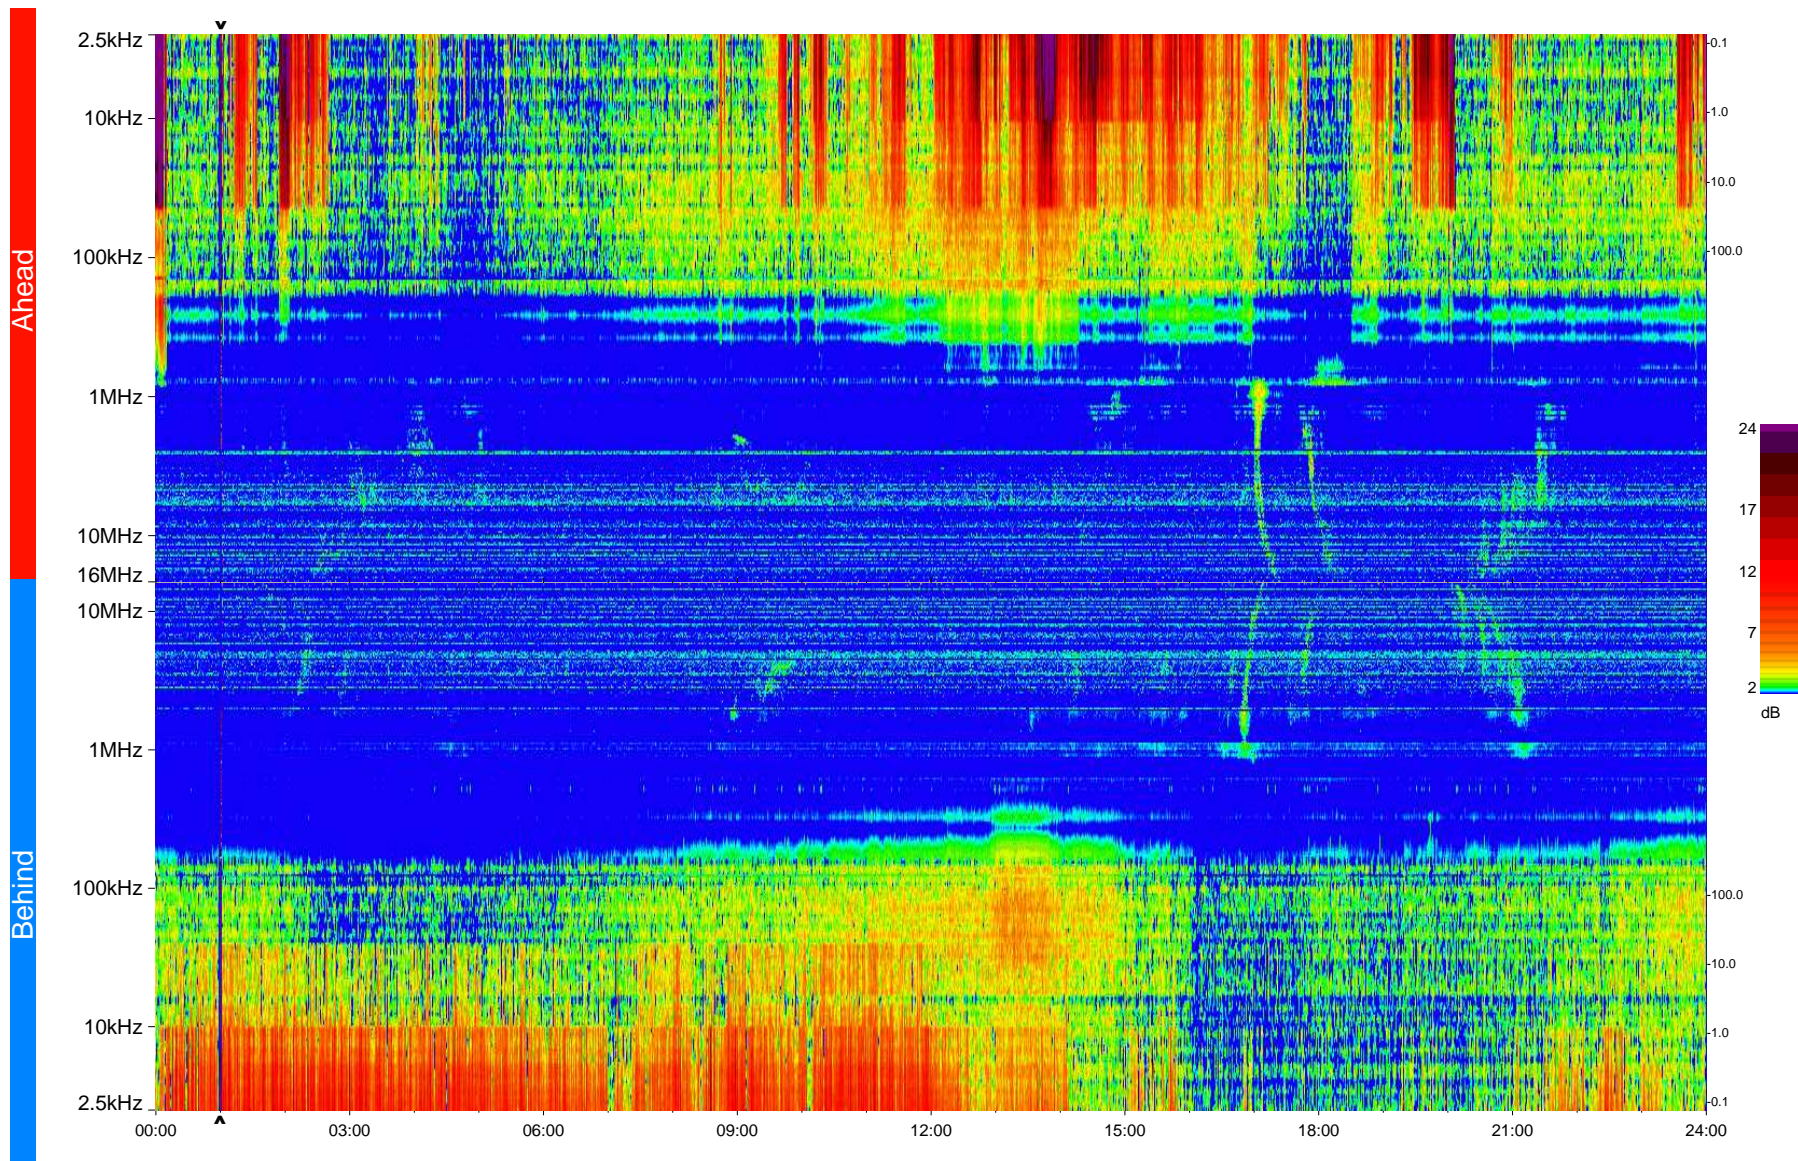

STEREO/WAVES Daily Summary - 27-Feb-2009 (DOY 058)

Ahead source file = swaves_ahead_2009_058_1_04.fin
Ahead PSE Angle = xxx.x

Behind PSE Angle = xxx.x
Behind source file = swaves_behind_2009_058_1_04.fin

Time (UTC)