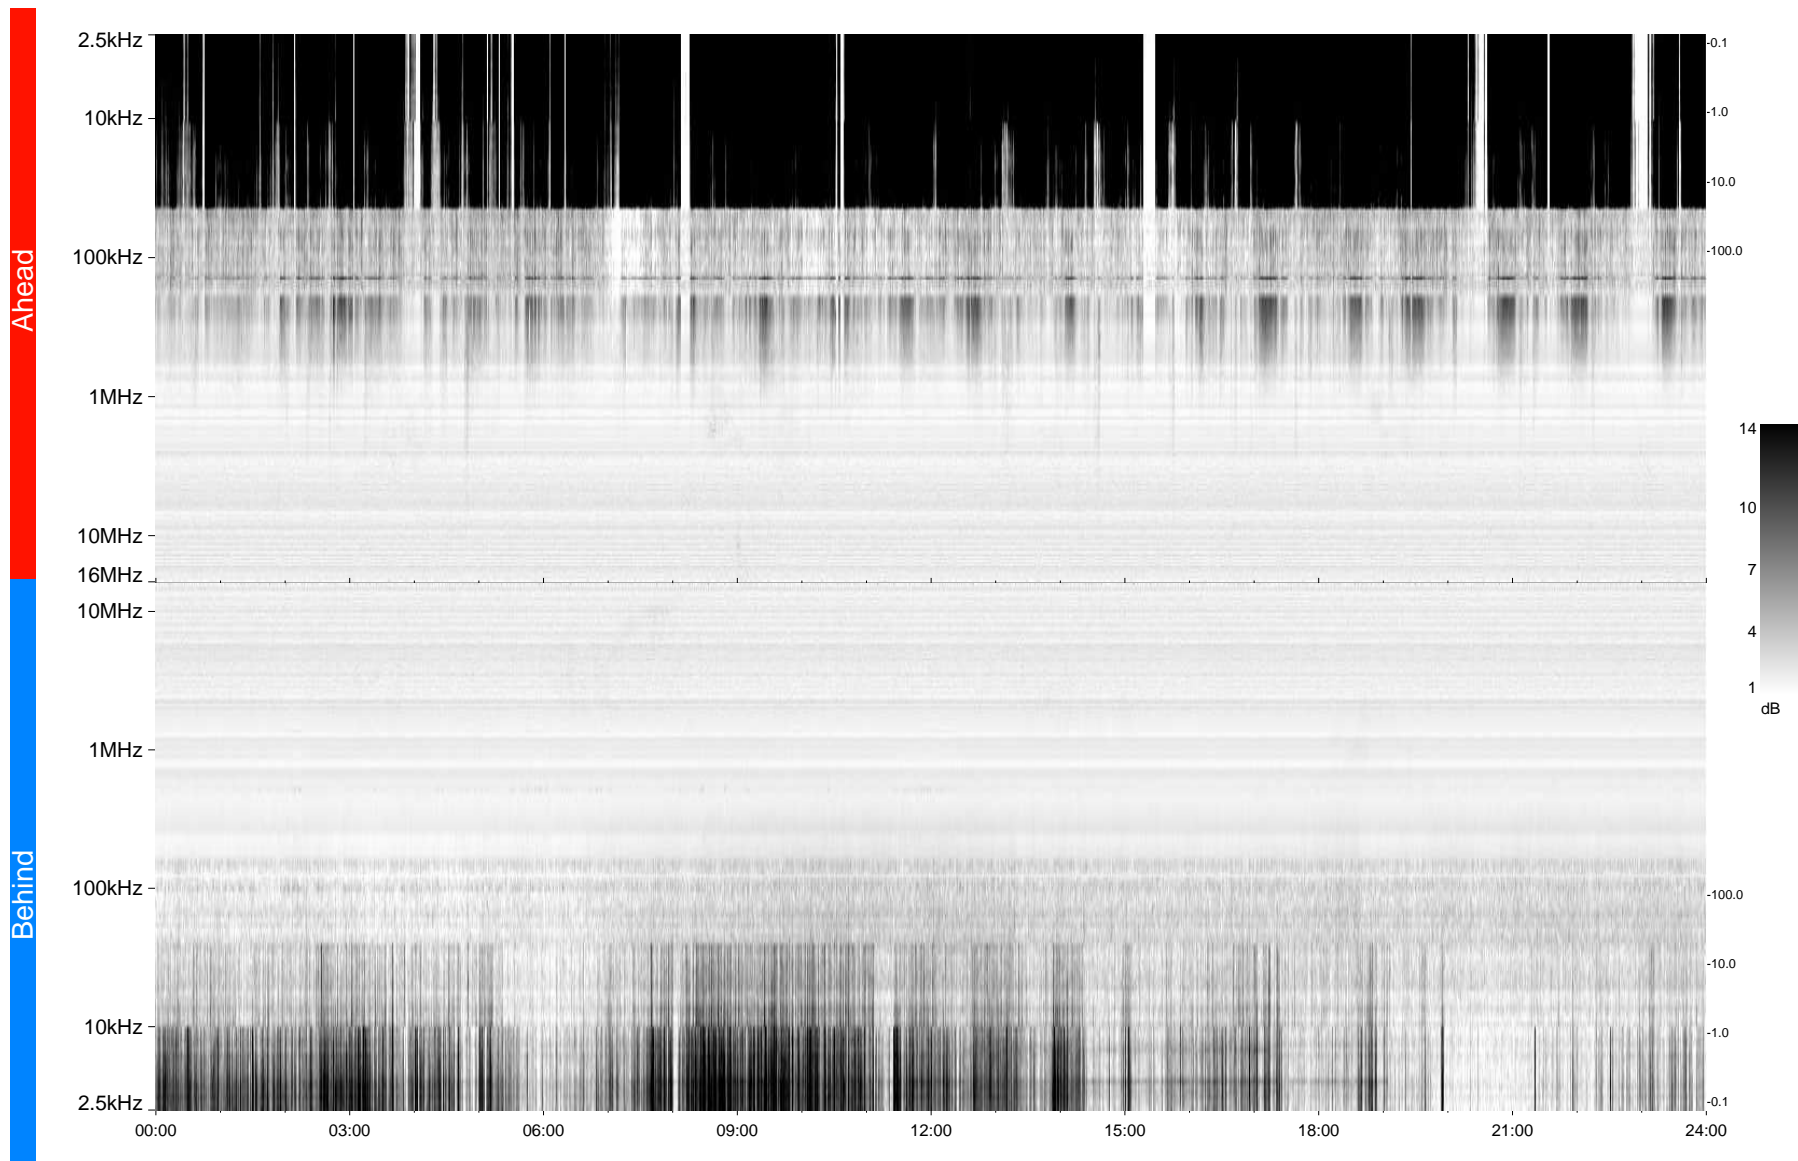

STEREO/WAVES Daily Summary - 26-Feb-2009 (DOY 057)

Ahead source file = swaves_ahead_2009_057_1_04.fin
Ahead PSE Angle = xxx.x

Behind PSE Angle = xxx.x
Behind source file = swaves_behind_2009_057_1_04.fin

Time (UTC)