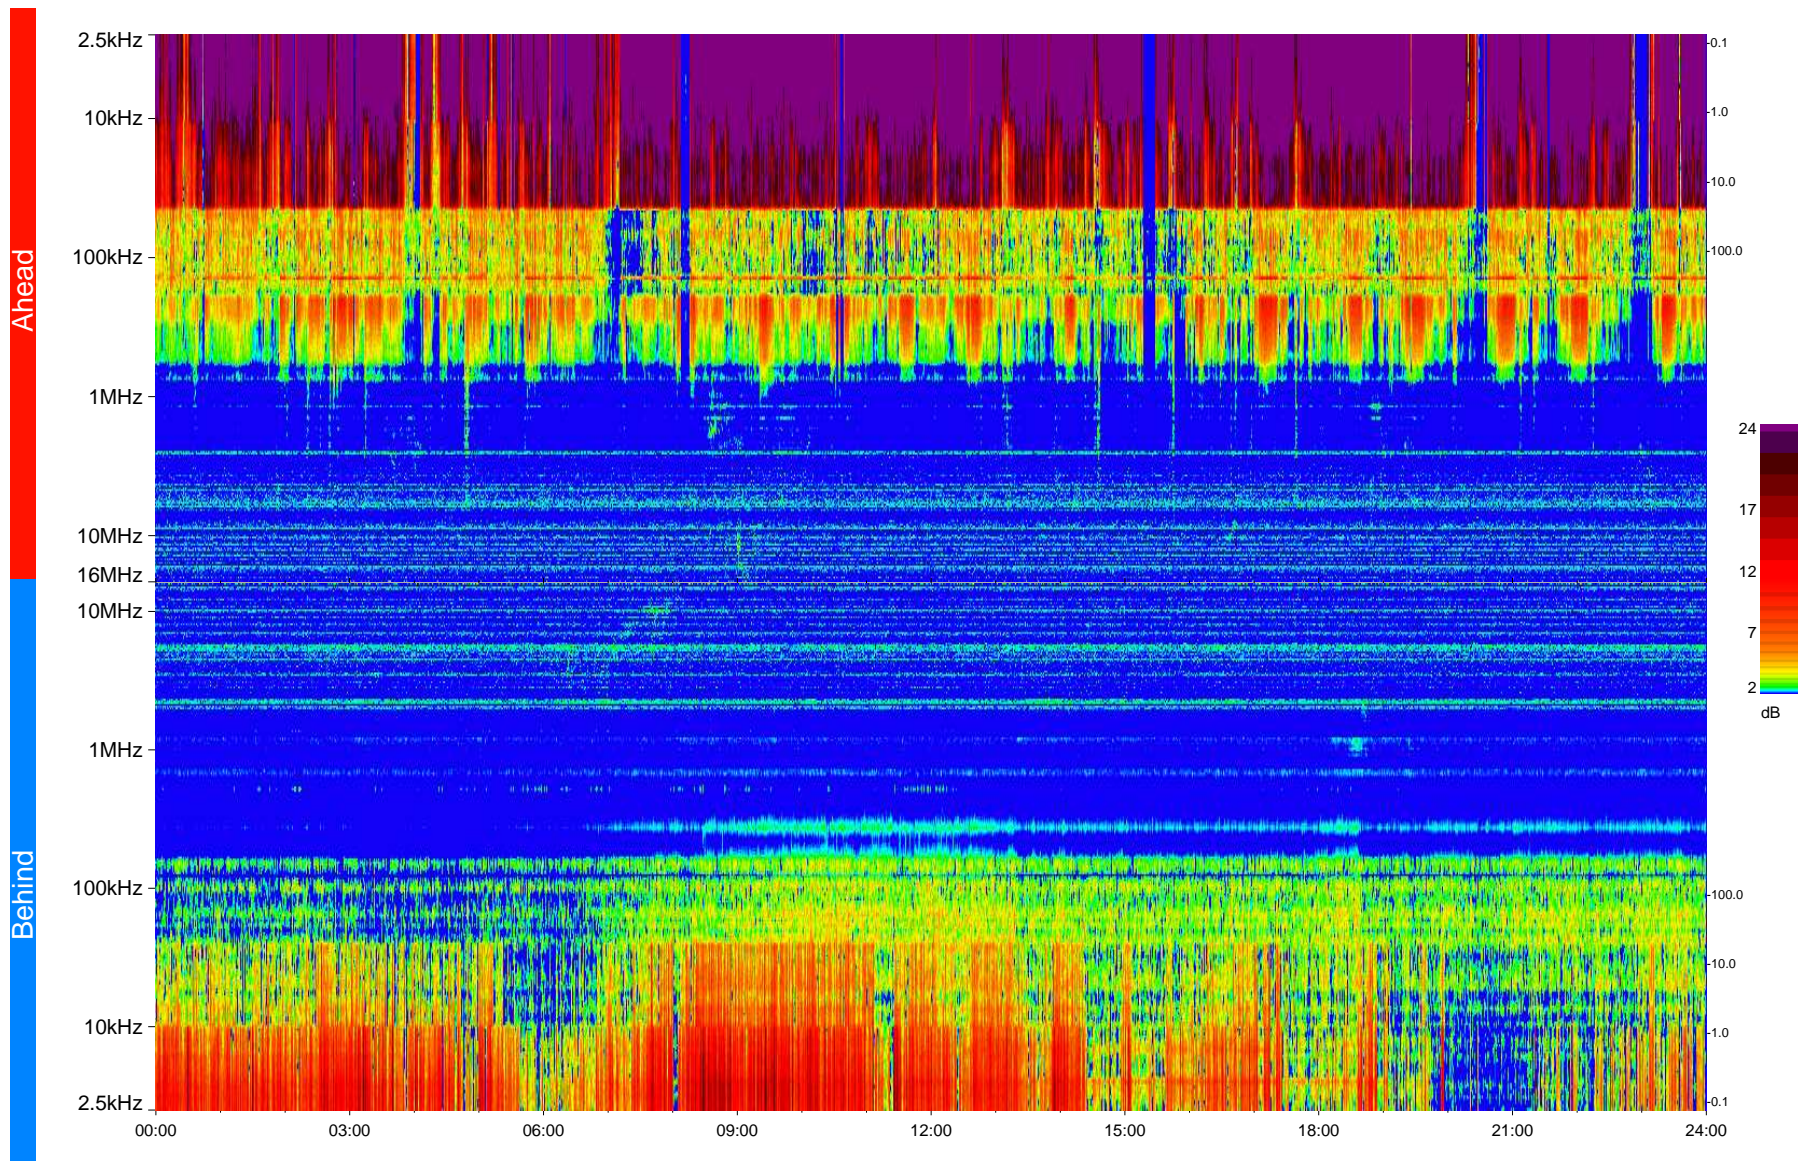

STEREO/WAVES Daily Summary - 26-Feb-2009 (DOY 057)

Ahead source file = swaves_ahead_2009_057_1_04.fin
Ahead PSE Angle = xxx.x

Behind PSE Angle = xxx.x
Behind source file = swaves_behind_2009_057_1_04.fin

Time (UTC)