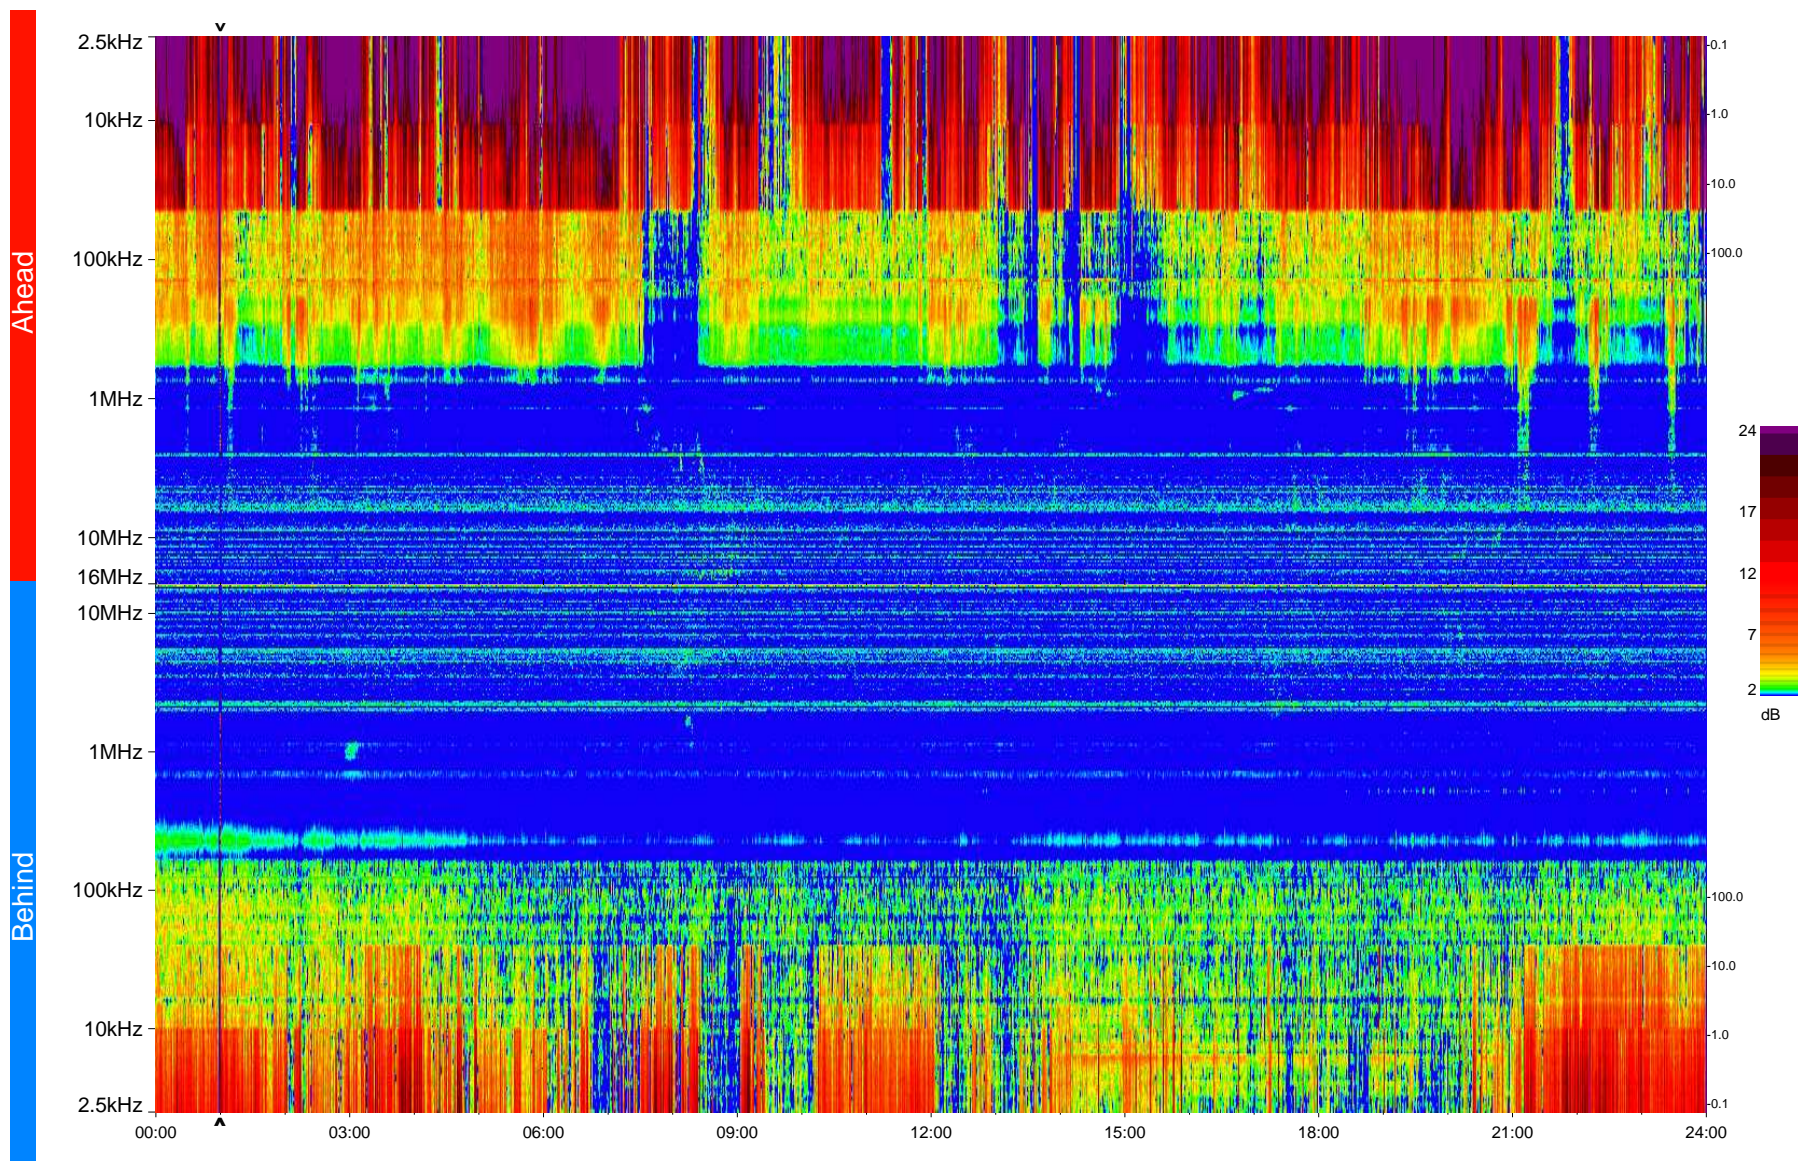

STEREO/WAVES Daily Summary - 25-Feb-2009 (DOY 056)

Ahead source file = swaves_ahead_2009_056_1_04.fin
Ahead PSE Angle = xxx.x

Behind PSE Angle = xxx.x
Behind source file = swaves_behind_2009_056_1_04.fin

Time (UTC)