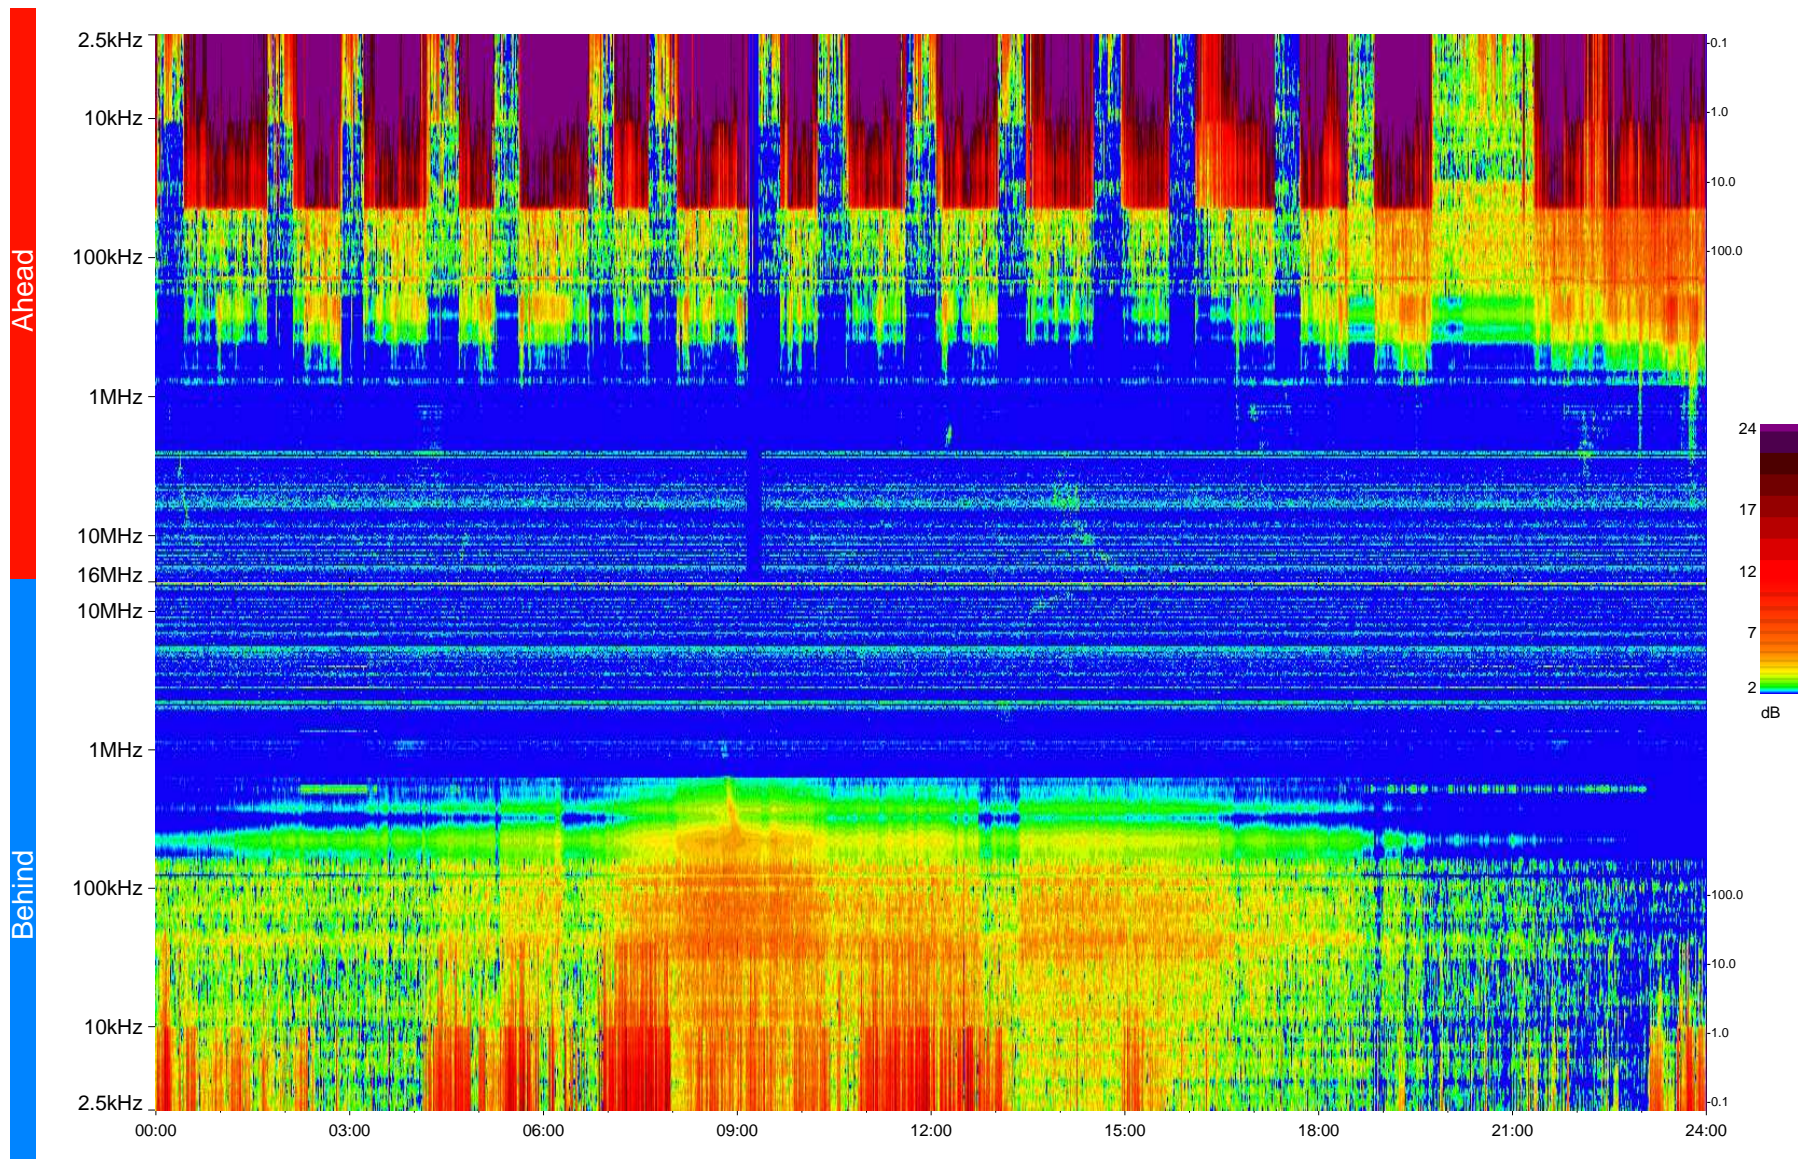

STEREO/WAVES Daily Summary - 24-Feb-2009 (DOY 055)

Ahead source file = swaves_ahead_2009_055_1_04.fin
Ahead PSE Angle = xxx.x

Behind PSE Angle = xxx.x
Behind source file = swaves_behind_2009_055_1_04.fin

Time (UTC)