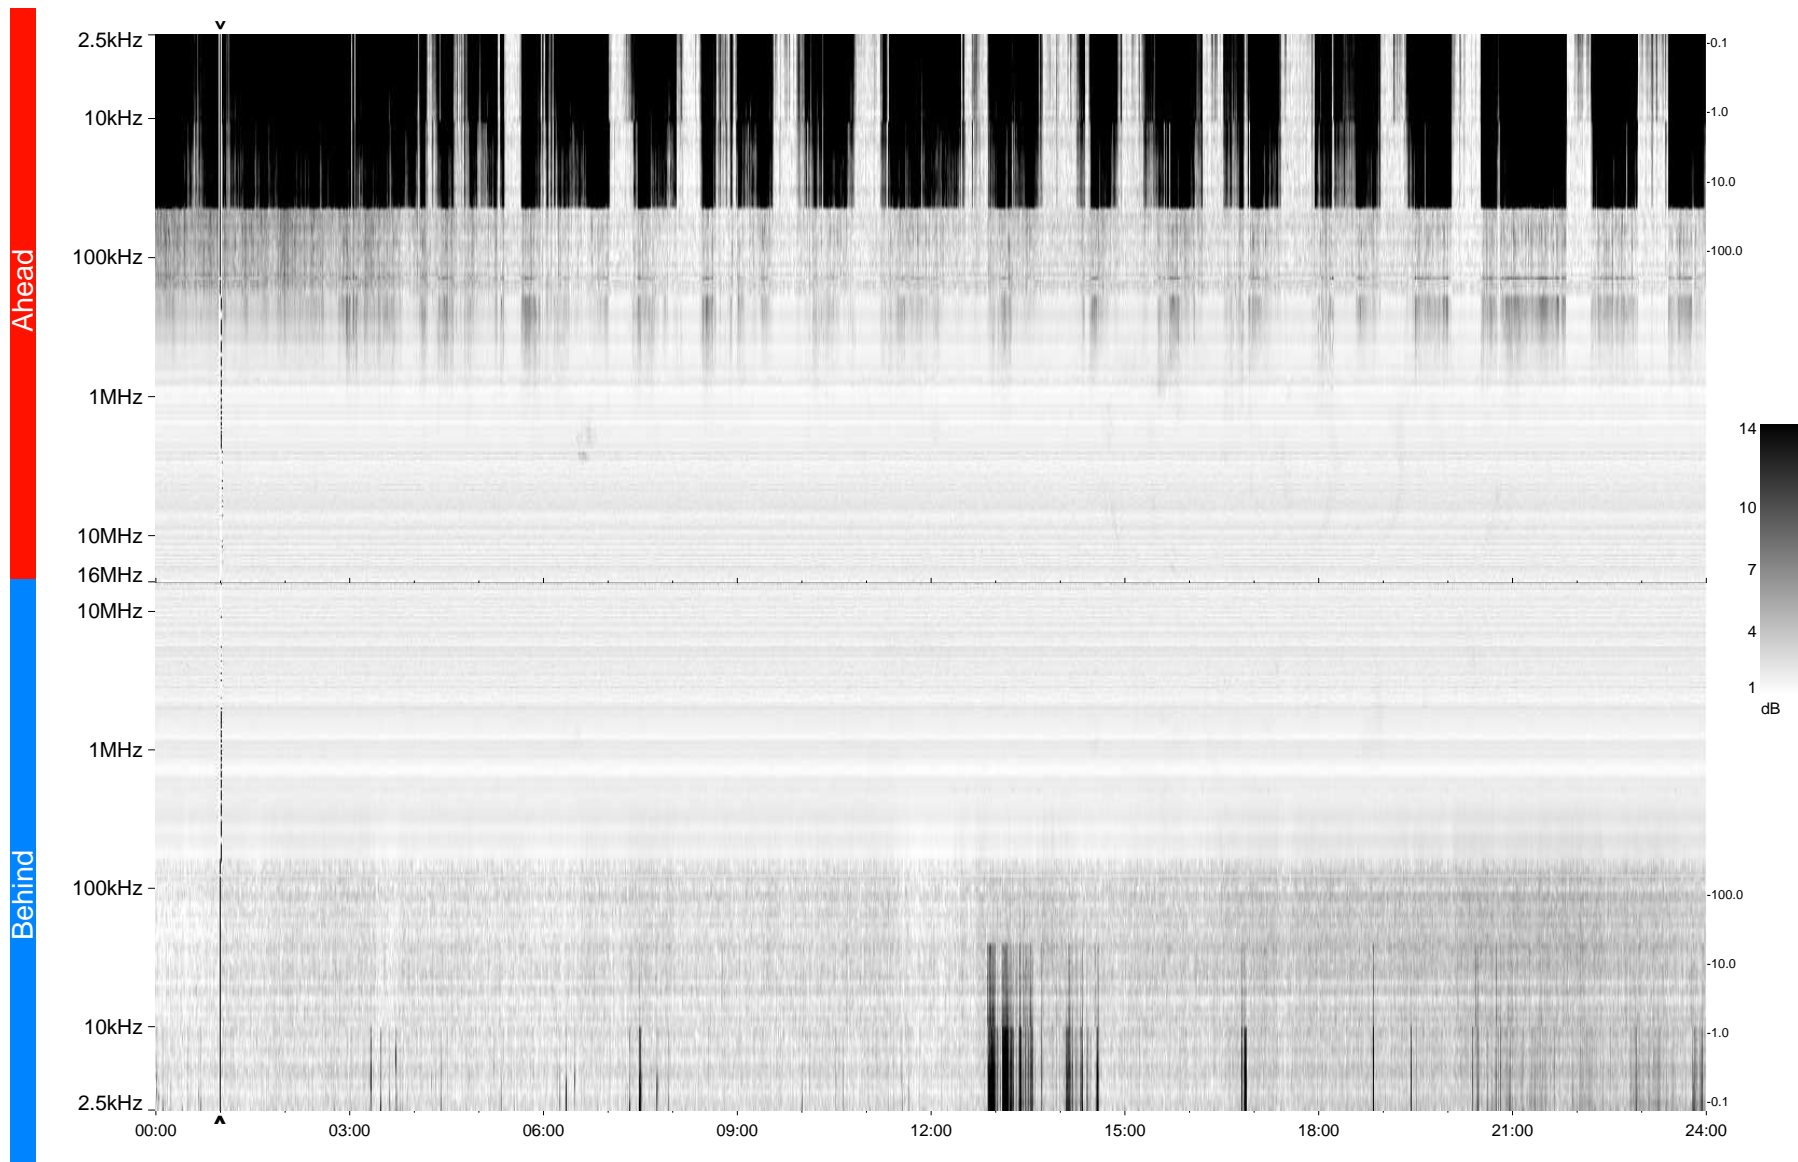

STEREO/WAVES Daily Summary - 23-Feb-2009 (DOY 054)

Ahead source file = swaves_ahead_2009_054_1_04.fin
Ahead PSE Angle = xxx.x

Behind PSE Angle = xxx.x
Behind source file = swaves_behind_2009_054_1_04.fin

Time (UTC)