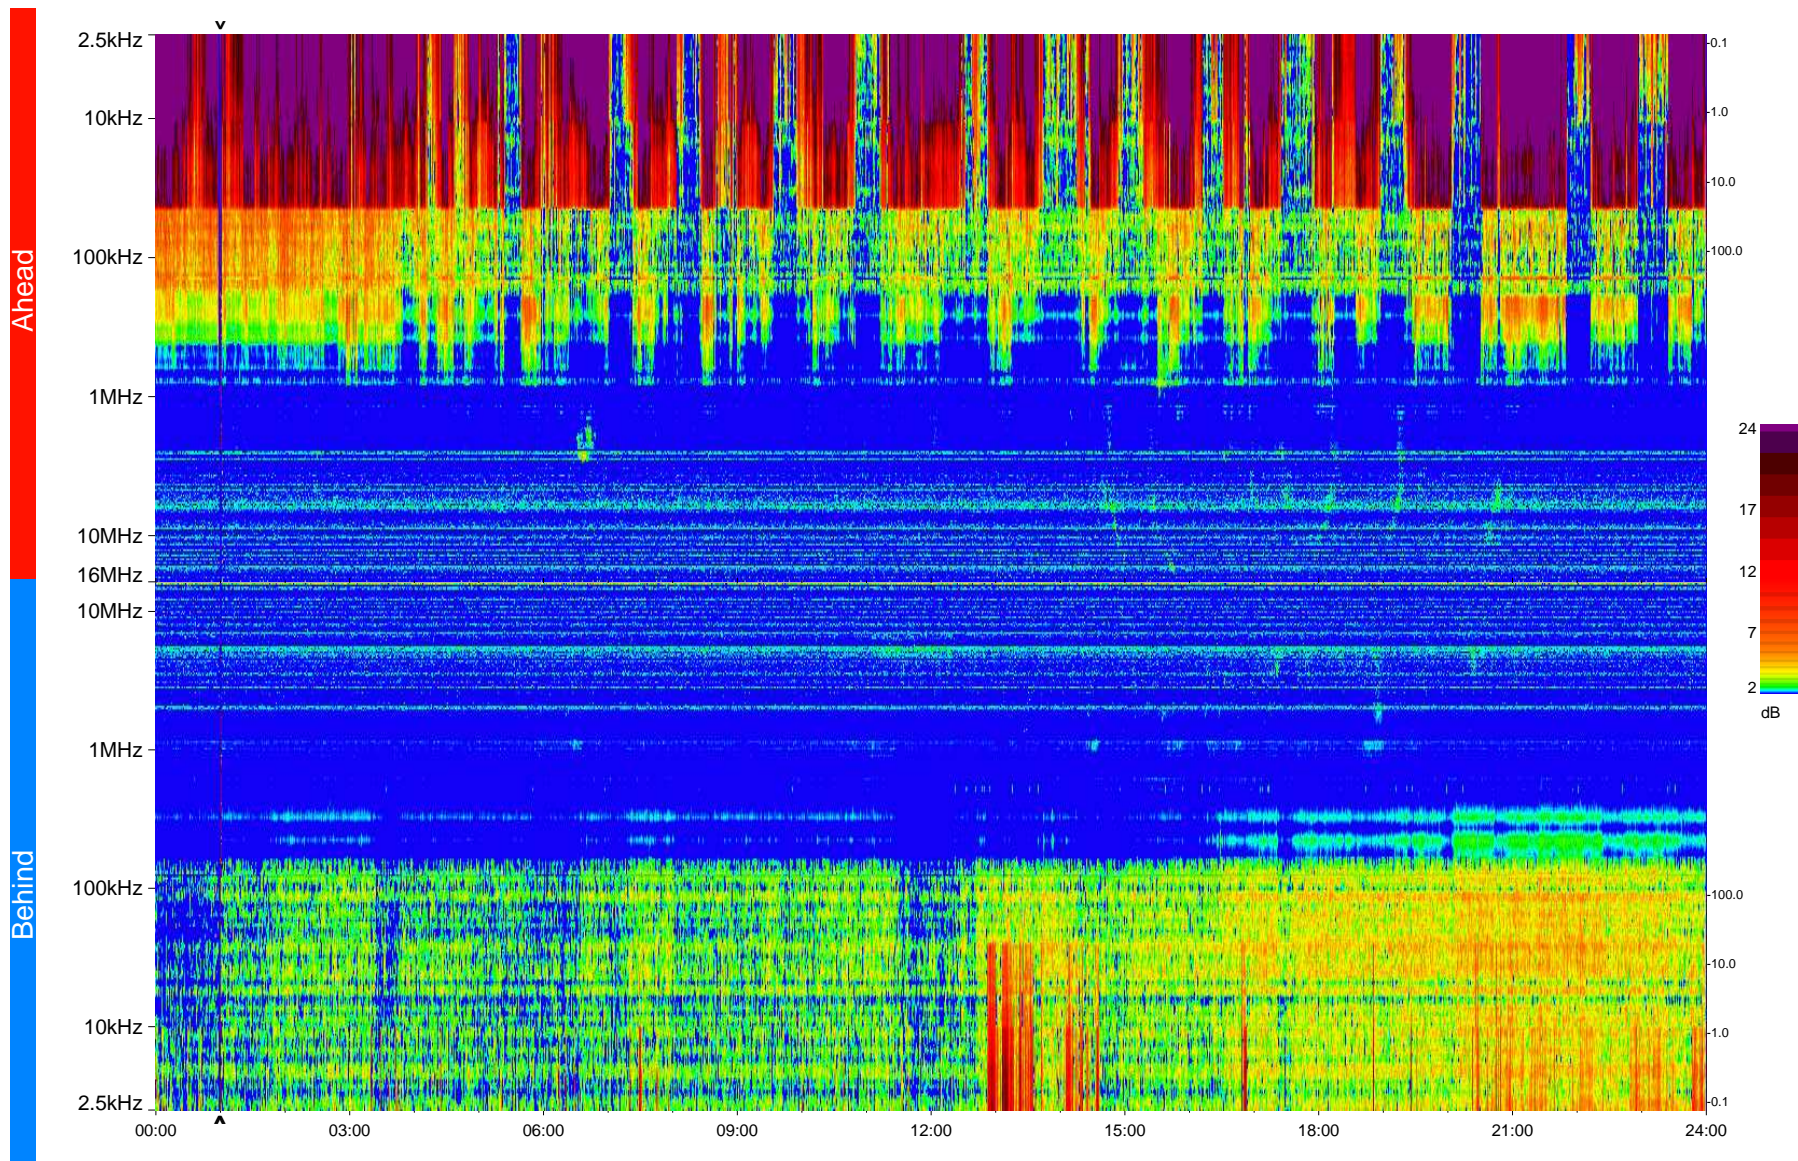

# STEREO/WAVES Daily Summary - 23-Feb-2009 (DOY 054)

Ahead source file = swaves\_ahead\_2009\_054\_1\_04.fin  
Ahead PSE Angle = xxx.x

Behind PSE Angle = xxx.x  
Behind source file = swaves\_behind\_2009\_054\_1\_04.fin

Time (UTC)