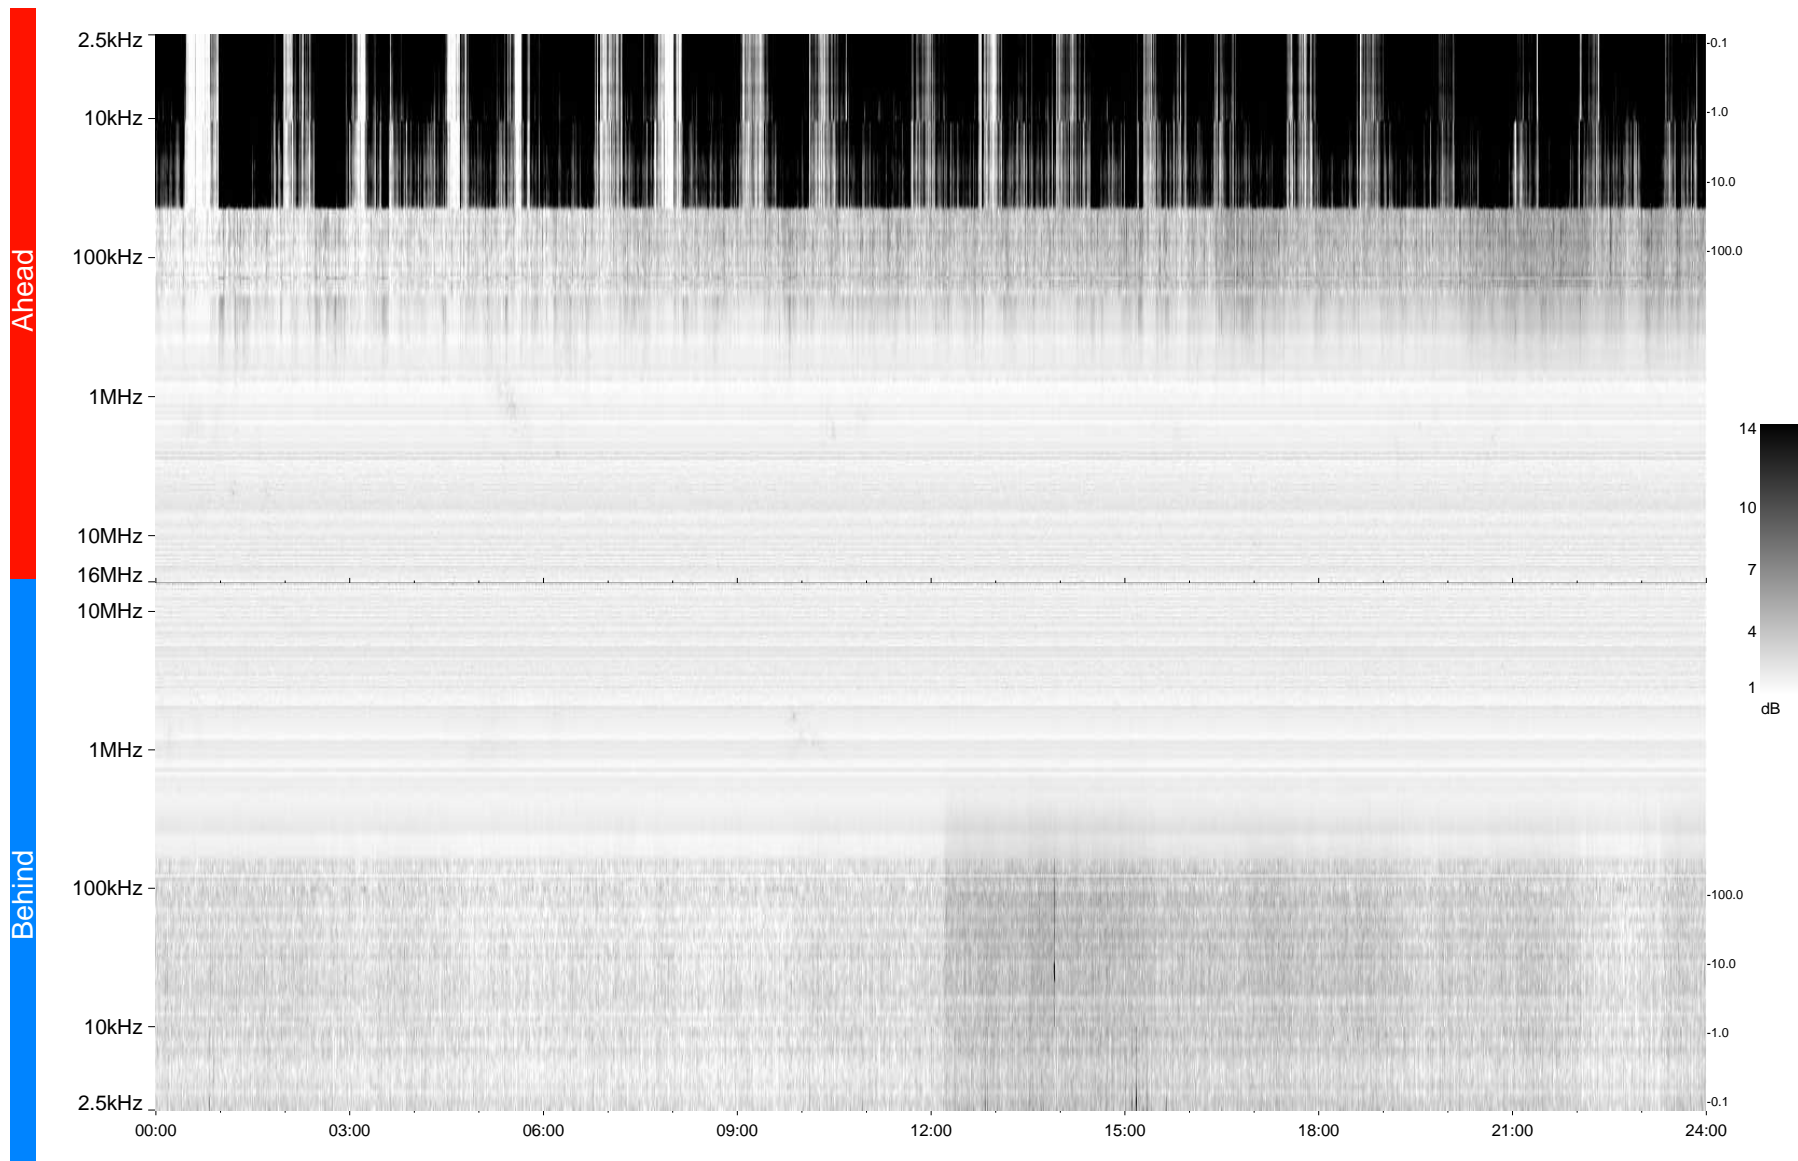

STEREO/WAVES Daily Summary - 22-Feb-2009 (DOY 053)

Ahead source file = swaves_ahead_2009_053_1_04.fin
Ahead PSE Angle = xxx.x

Behind PSE Angle = xxx.x
Behind source file = swaves_behind_2009_053_1_04.fin

Time (UTC)