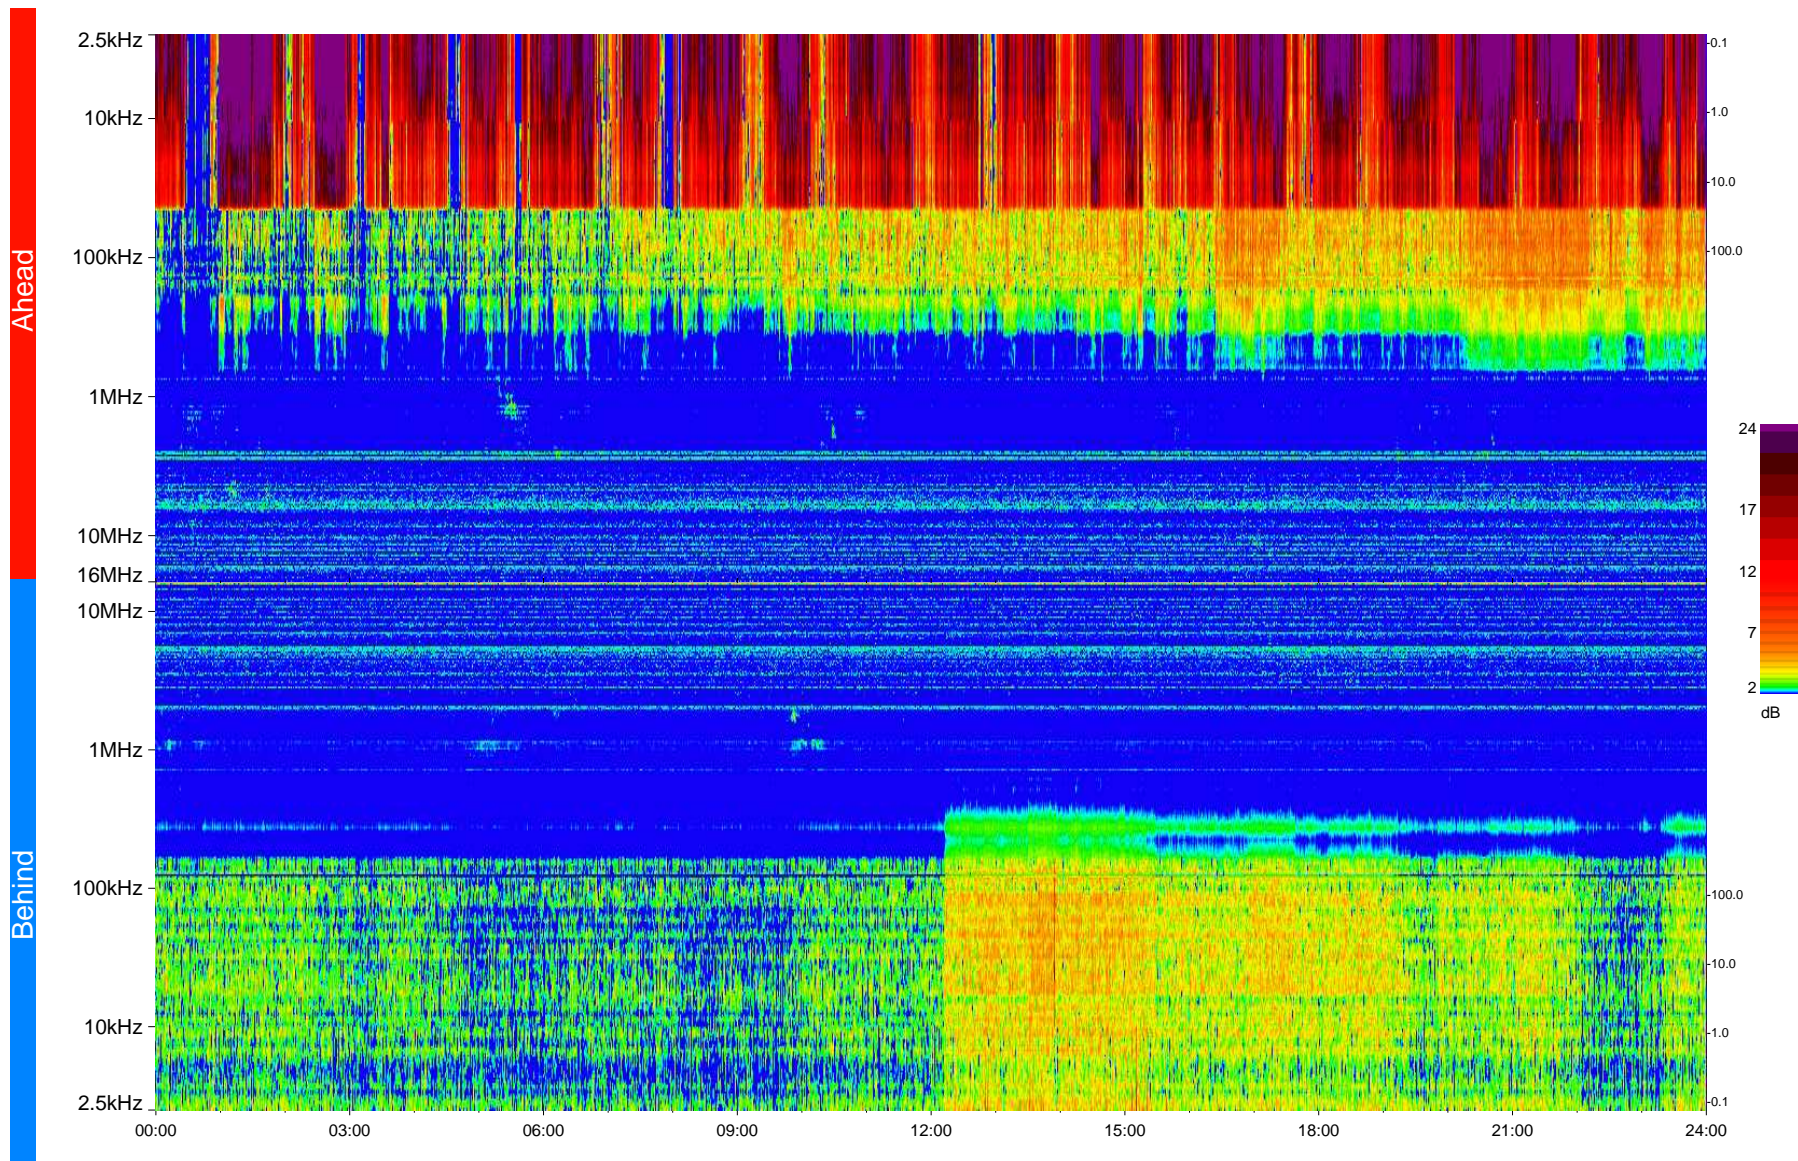

STEREO/WAVES Daily Summary - 22-Feb-2009 (DOY 053)

Ahead source file = swaves_ahead_2009_053_1_04.fin
Ahead PSE Angle = xxx.x

Behind PSE Angle = xxx.x
Behind source file = swaves_behind_2009_053_1_04.fin

Time (UTC)