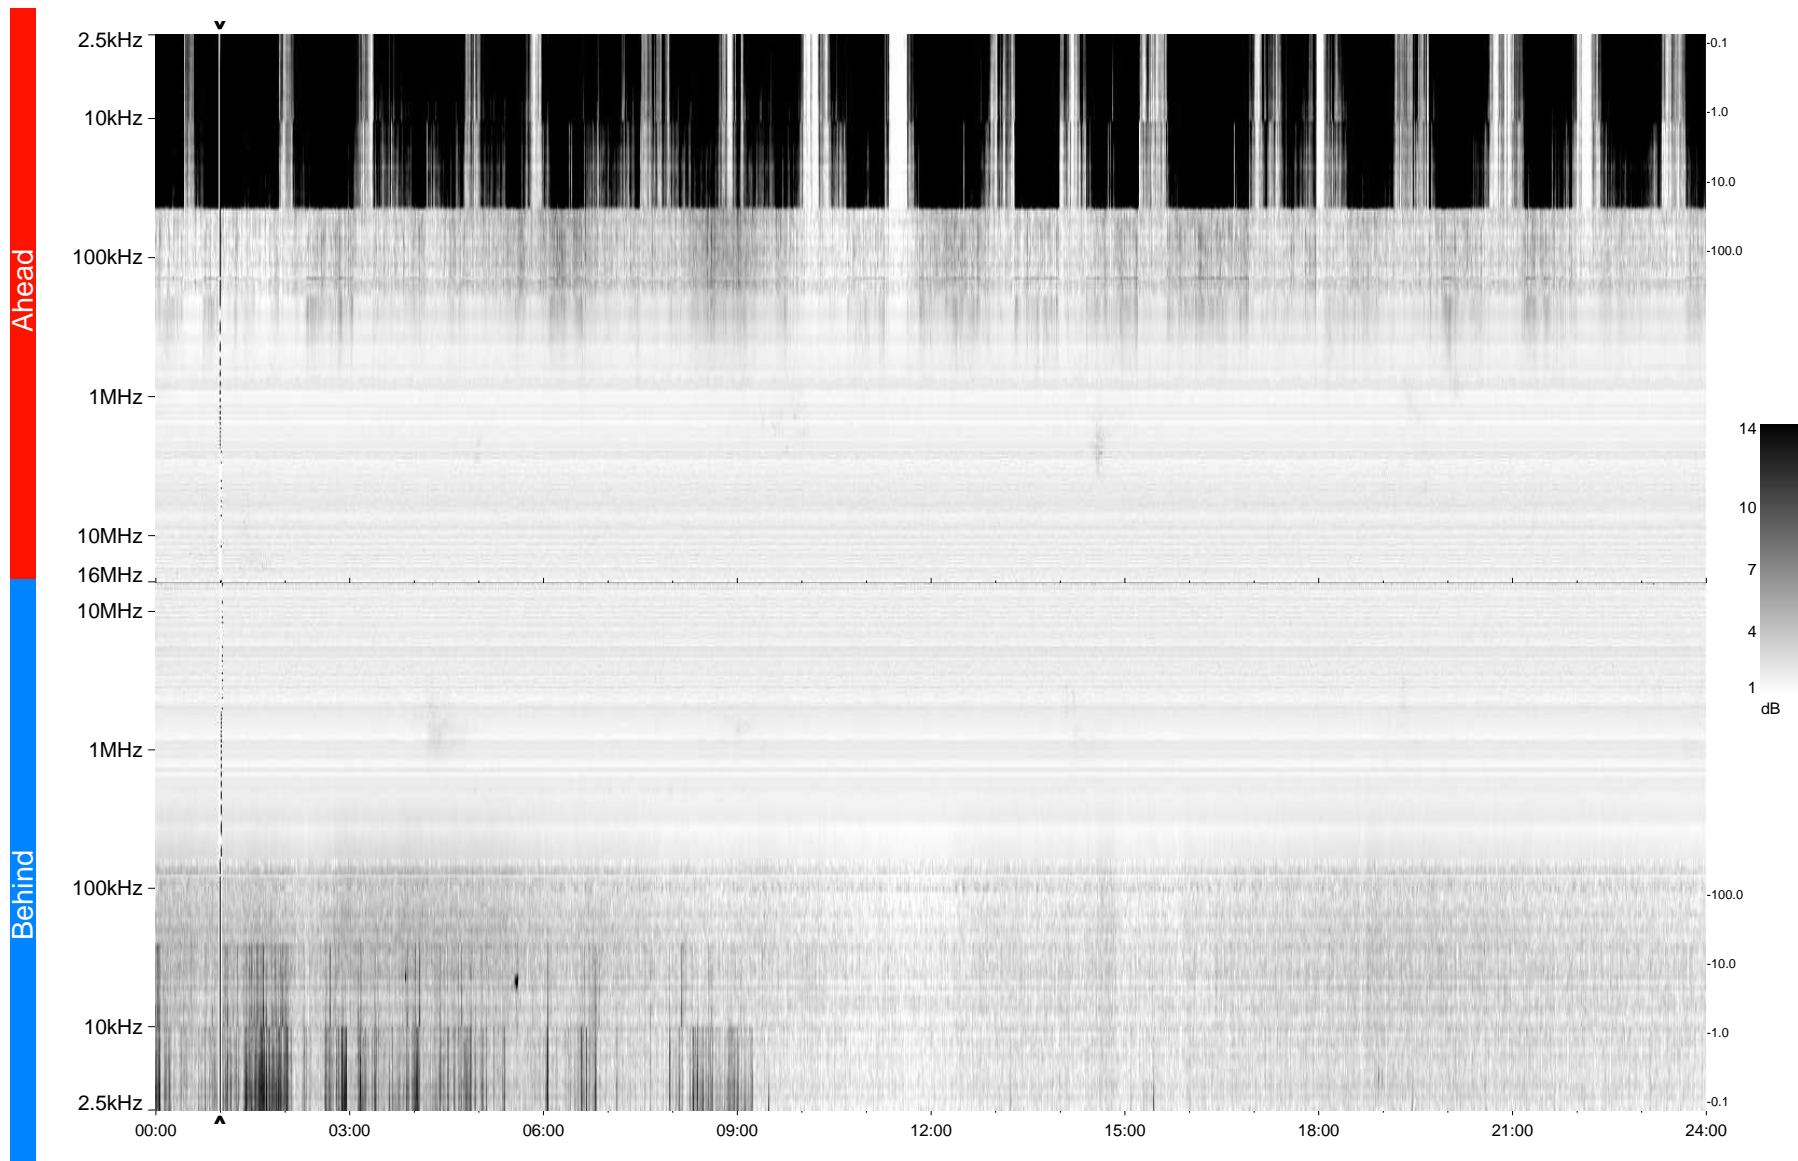

STEREO/WAVES Daily Summary - 21-Feb-2009 (DOY 052)

Ahead source file = swaves_ahead_2009_052_1_04.fin
Ahead PSE Angle = xxx.x

Behind PSE Angle = xxx.x
Behind source file = swaves_behind_2009_052_1_04.fin

Time (UTC)