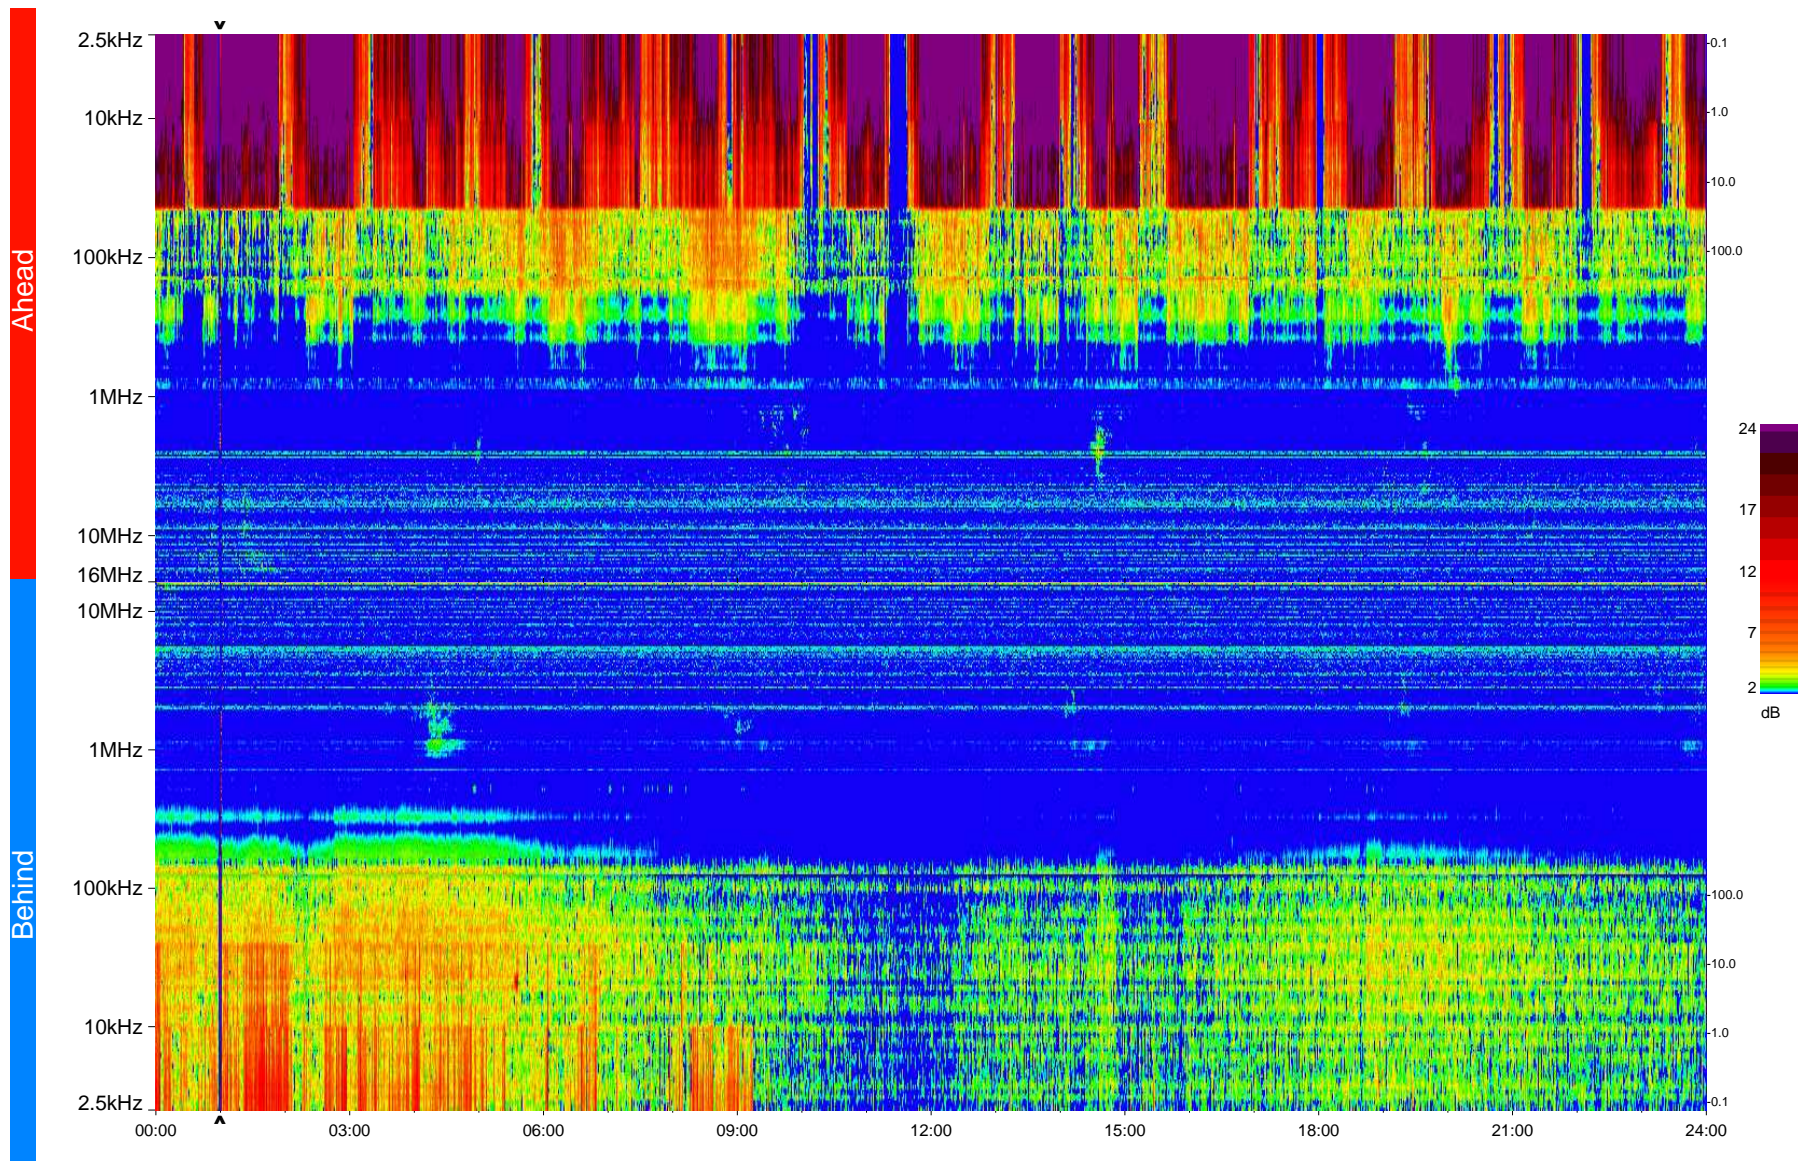

# STEREO/WAVES Daily Summary - 21-Feb-2009 (DOY 052)

Ahead source file = swaves\_ahead\_2009\_052\_1\_04.fin  
Ahead PSE Angle = xxx.x

Behind PSE Angle = xxx.x  
Behind source file = swaves\_behind\_2009\_052\_1\_04.fin

Time (UTC)