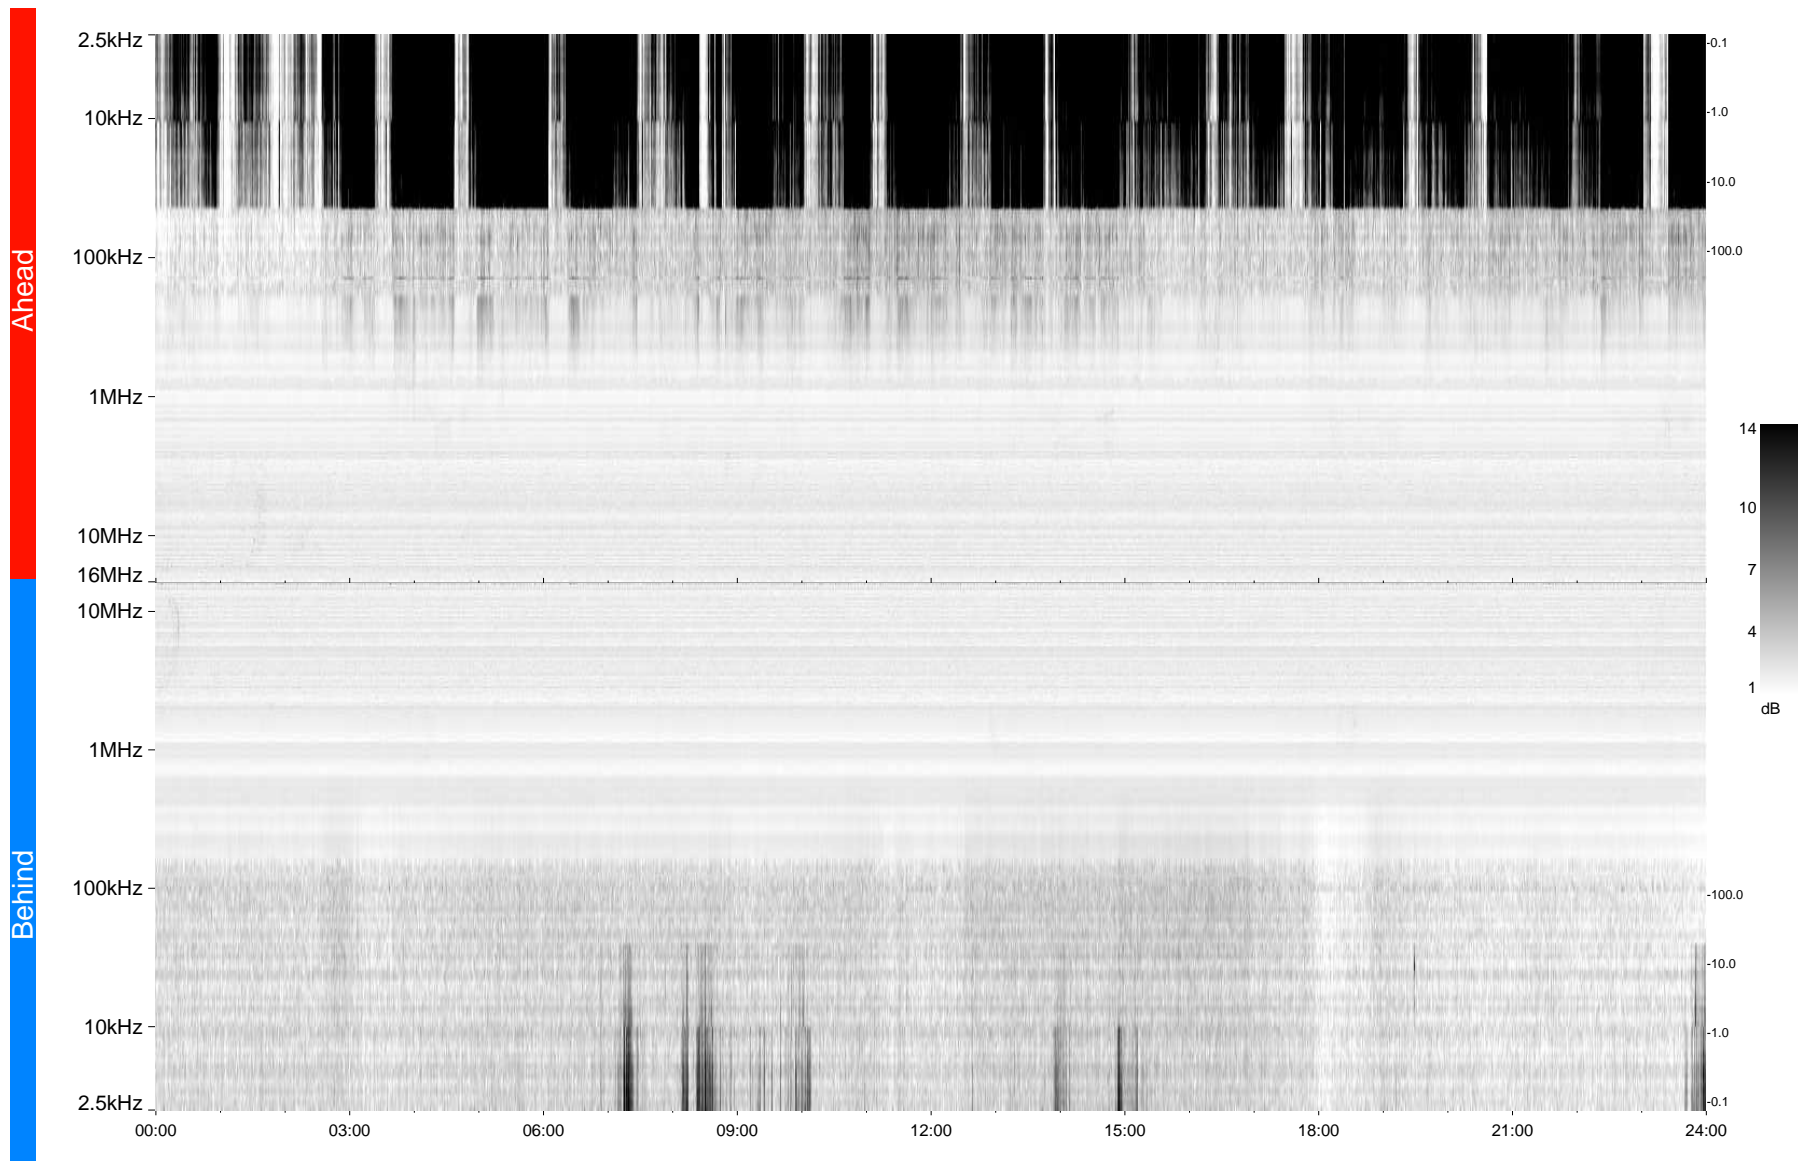

STEREO/WAVES Daily Summary - 20-Feb-2009 (DOY 051)

Ahead source file = swaves_ahead_2009_051_1_04.fin
Ahead PSE Angle = xxx.x

Behind PSE Angle = xxx.x
Behind source file = swaves_behind_2009_051_1_04.fin

Time (UTC)