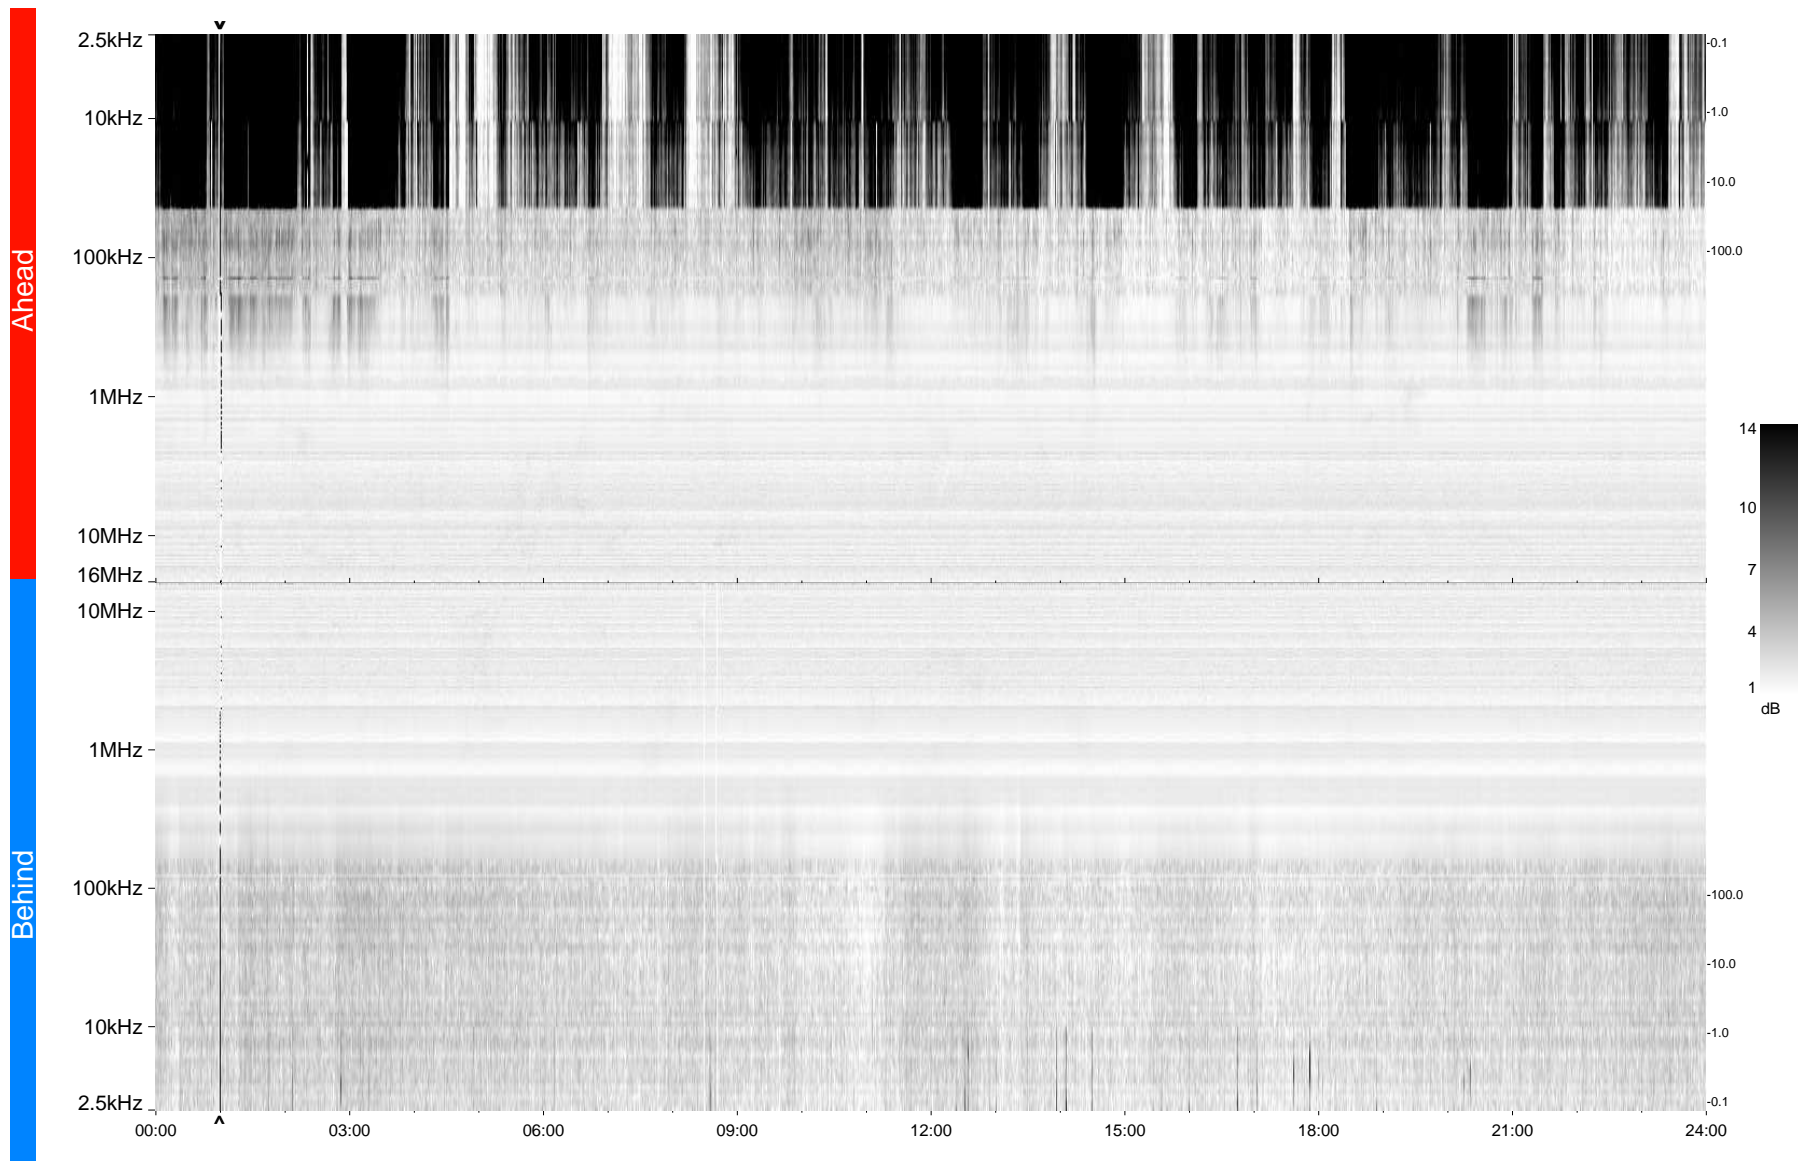

STEREO/WAVES Daily Summary - 19-Feb-2009 (DOY 050)

Ahead source file = swaves_ahead_2009_050_1_04.fin
Ahead PSE Angle = xxx.x

Behind PSE Angle = xxx.x
Behind source file = swaves_behind_2009_050_1_04.fin

Time (UTC)