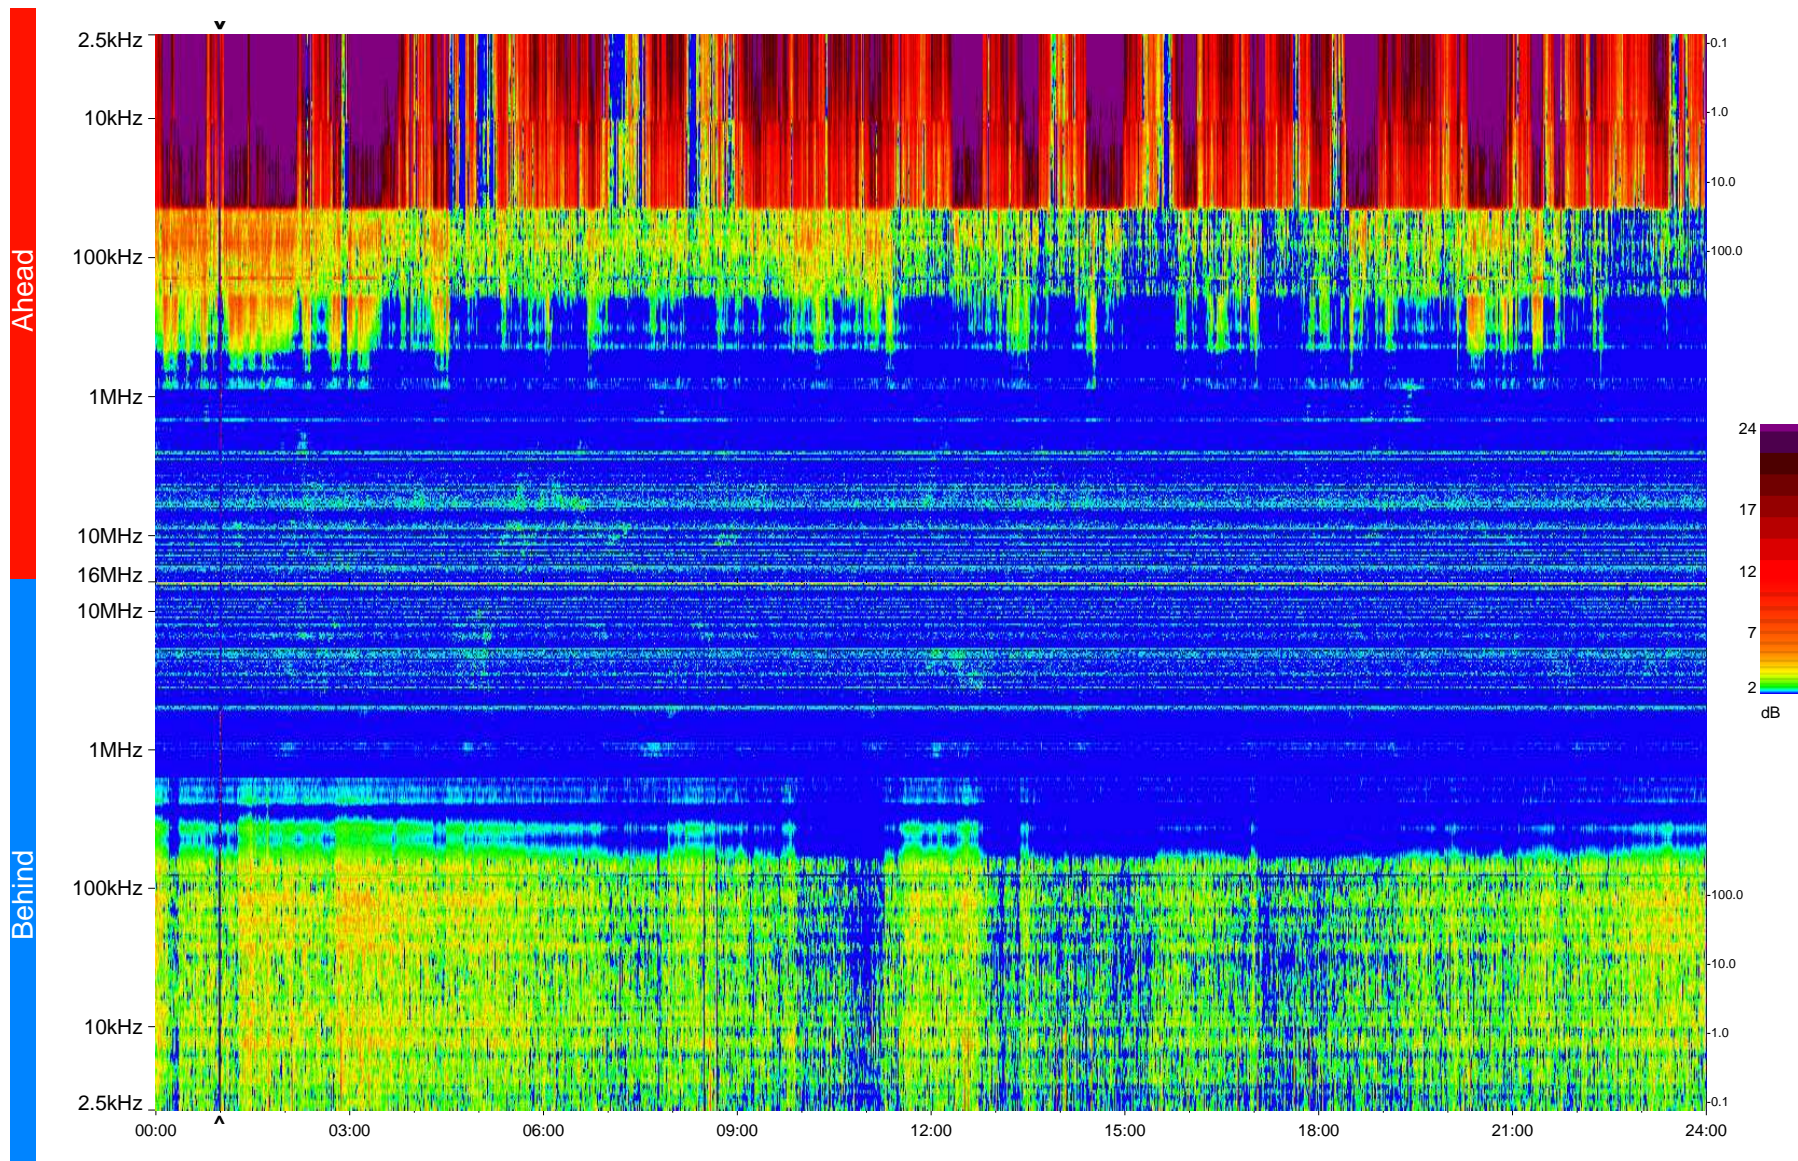

STEREO/WAVES Daily Summary - 19-Feb-2009 (DOY 050)

Ahead source file = swaves_ahead_2009_050_1_04.fin
Ahead PSE Angle = xxx.x

Behind PSE Angle = xxx.x
Behind source file = swaves_behind_2009_050_1_04.fin

Time (UTC)