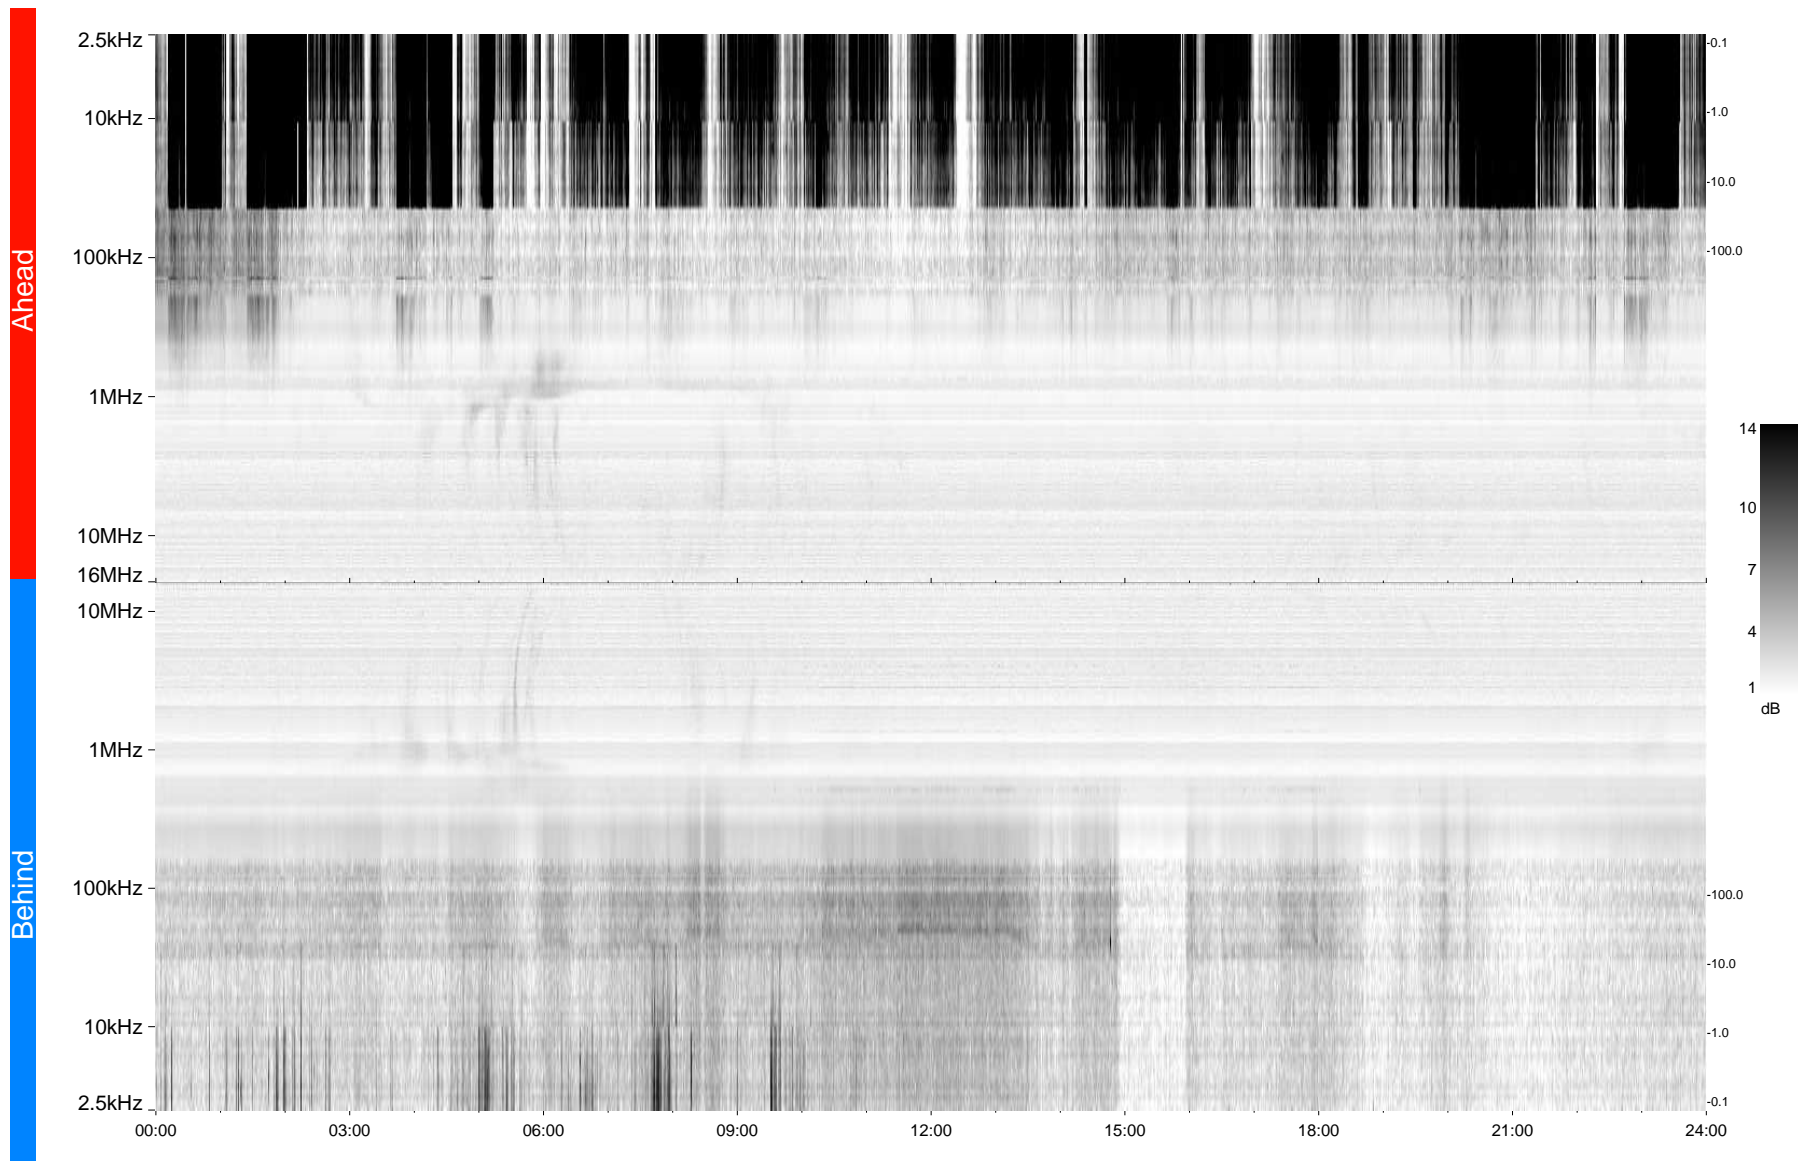

STEREO/WAVES Daily Summary - 18-Feb-2009 (DOY 049)

Ahead source file = swaves_ahead_2009_049_1_04.fin
Ahead PSE Angle = xxx.x

Behind PSE Angle = xxx.x
Behind source file = swaves_behind_2009_049_1_04.fin

Time (UTC)