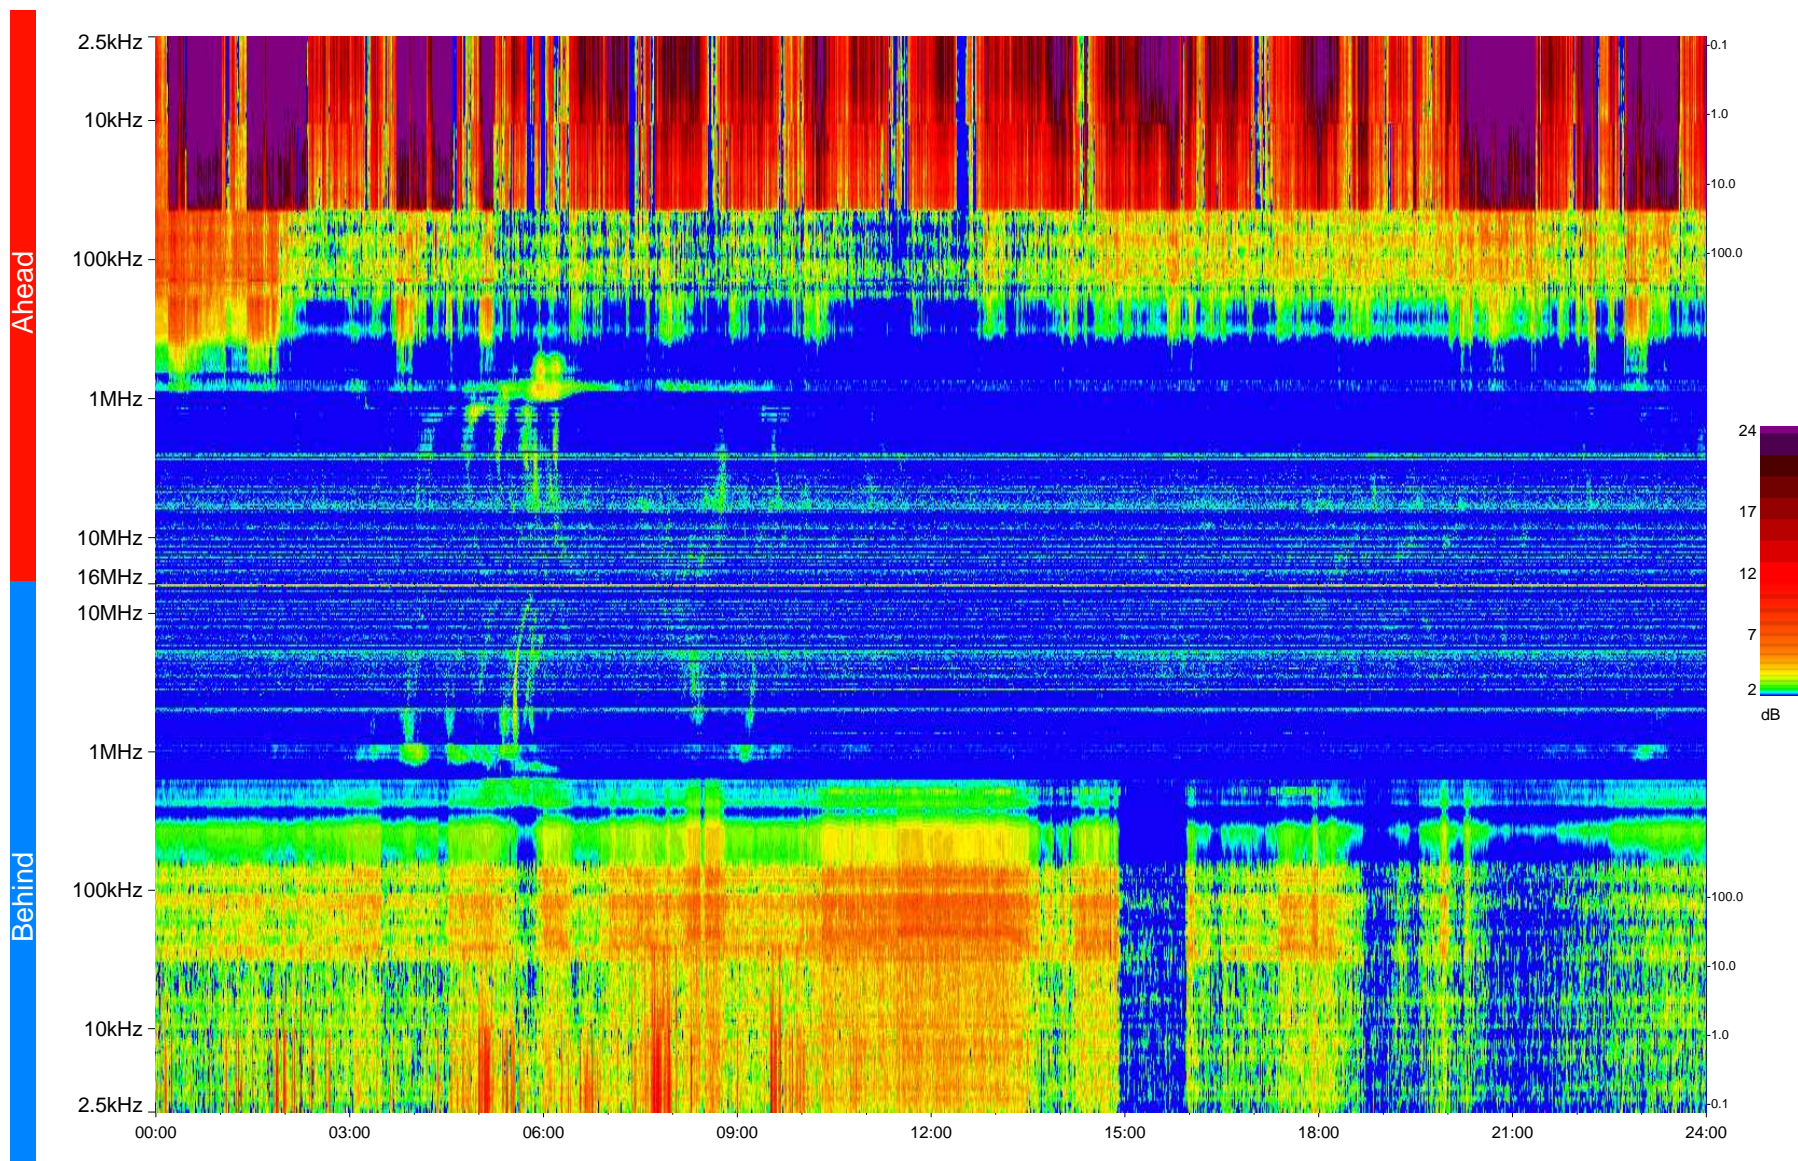

STEREO/WAVES Daily Summary - 18-Feb-2009 (DOY 049)

Ahead source file = swaves_ahead_2009_049_1_04.fin
Ahead PSE Angle = xxx.x

Behind PSE Angle = xxx.x
Behind source file = swaves_behind_2009_049_1_04.fin

Time (UTC)