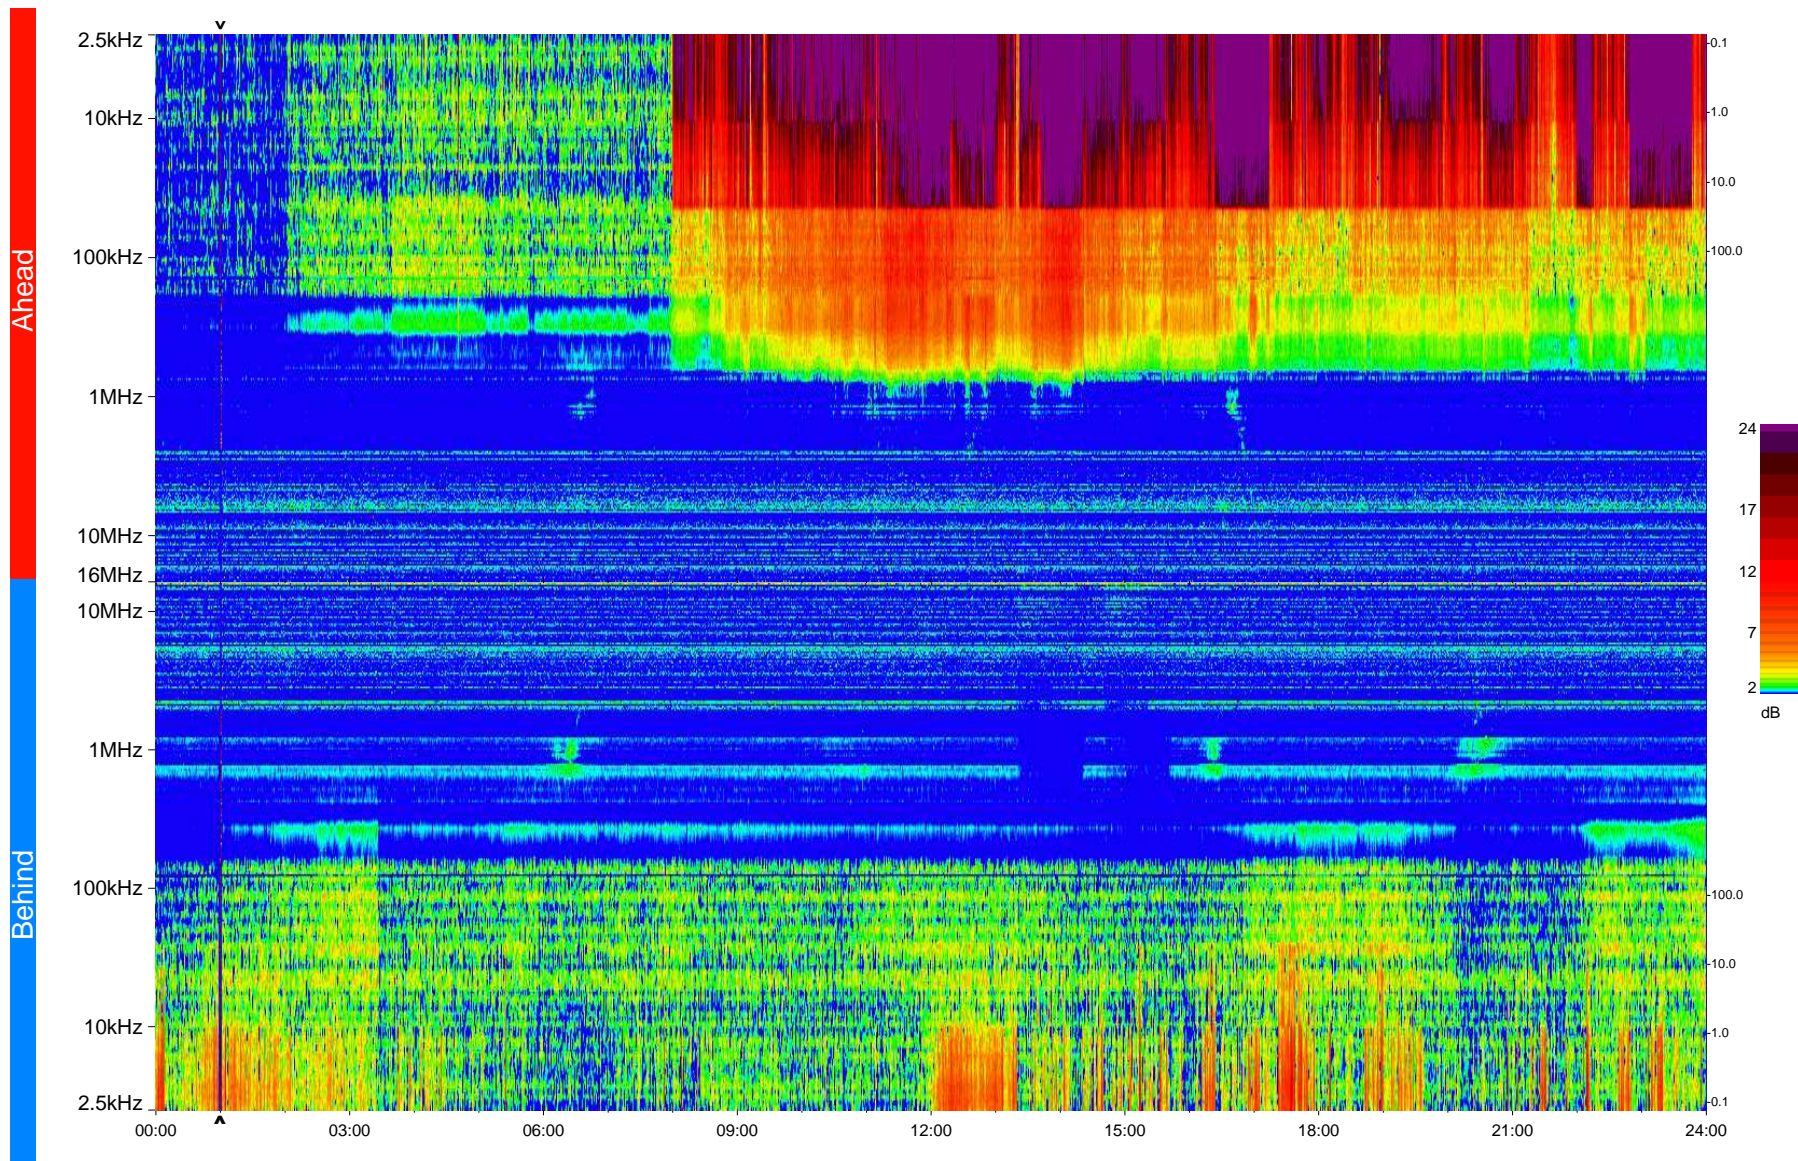

STEREO/WAVES Daily Summary - 17-Feb-2009 (DOY 048)

Ahead source file = swaves_ahead_2009_048_1_04.fin
Ahead PSE Angle = xxx.x

Behind PSE Angle = xxx.x
Behind source file = swaves_behind_2009_048_1_04.fin

Time (UTC)