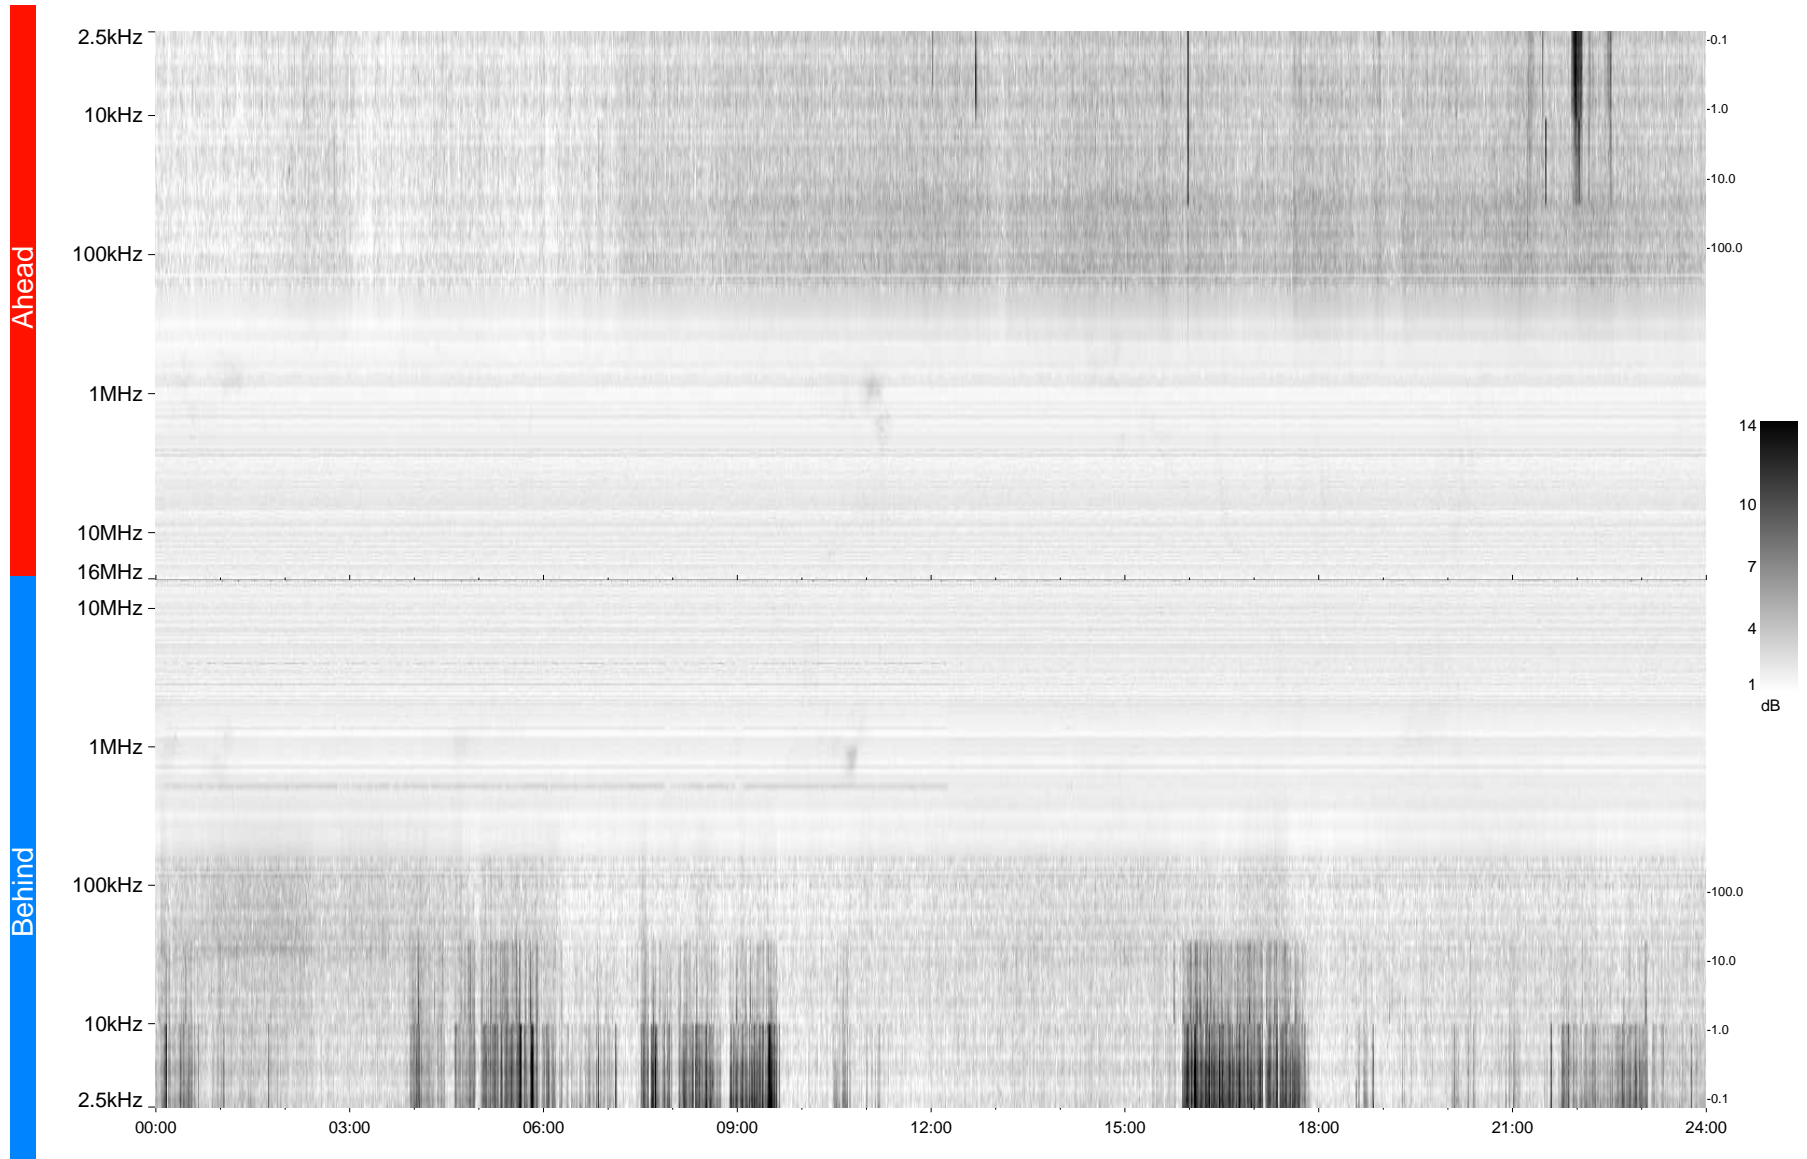

STEREO/WAVES Daily Summary - 16-Feb-2009 (DOY 047)

Ahead source file = swaves_ahead_2009_047_1_04.fin
Ahead PSE Angle = xxx.x

Behind PSE Angle = xxx.x
Behind source file = swaves_behind_2009_047_1_04.fin

Time (UTC)