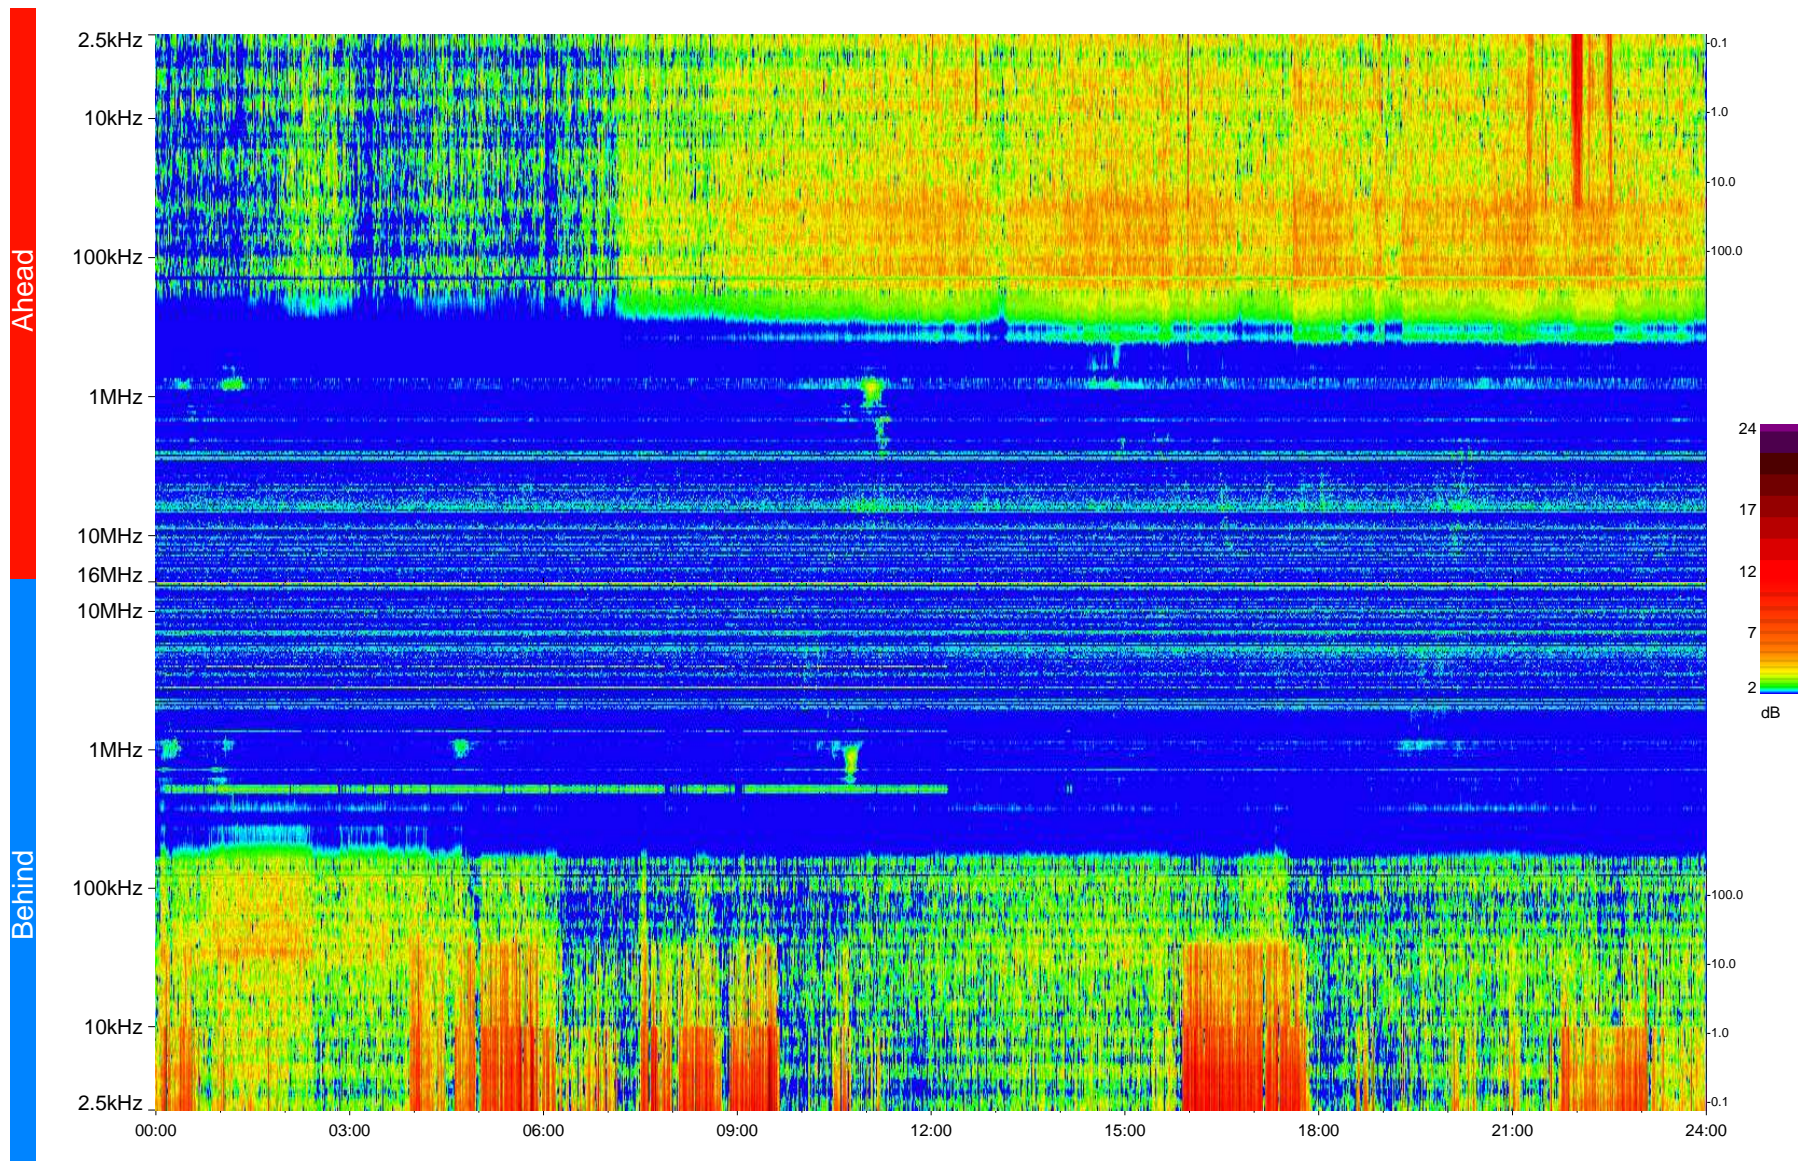

# STEREO/WAVES Daily Summary - 16-Feb-2009 (DOY 047)

Ahead source file = swaves\_ahead\_2009\_047\_1\_04.fin  
Ahead PSE Angle = xxx.x

Behind PSE Angle = xxx.x  
Behind source file = swaves\_behind\_2009\_047\_1\_04.fin

Time (UTC)