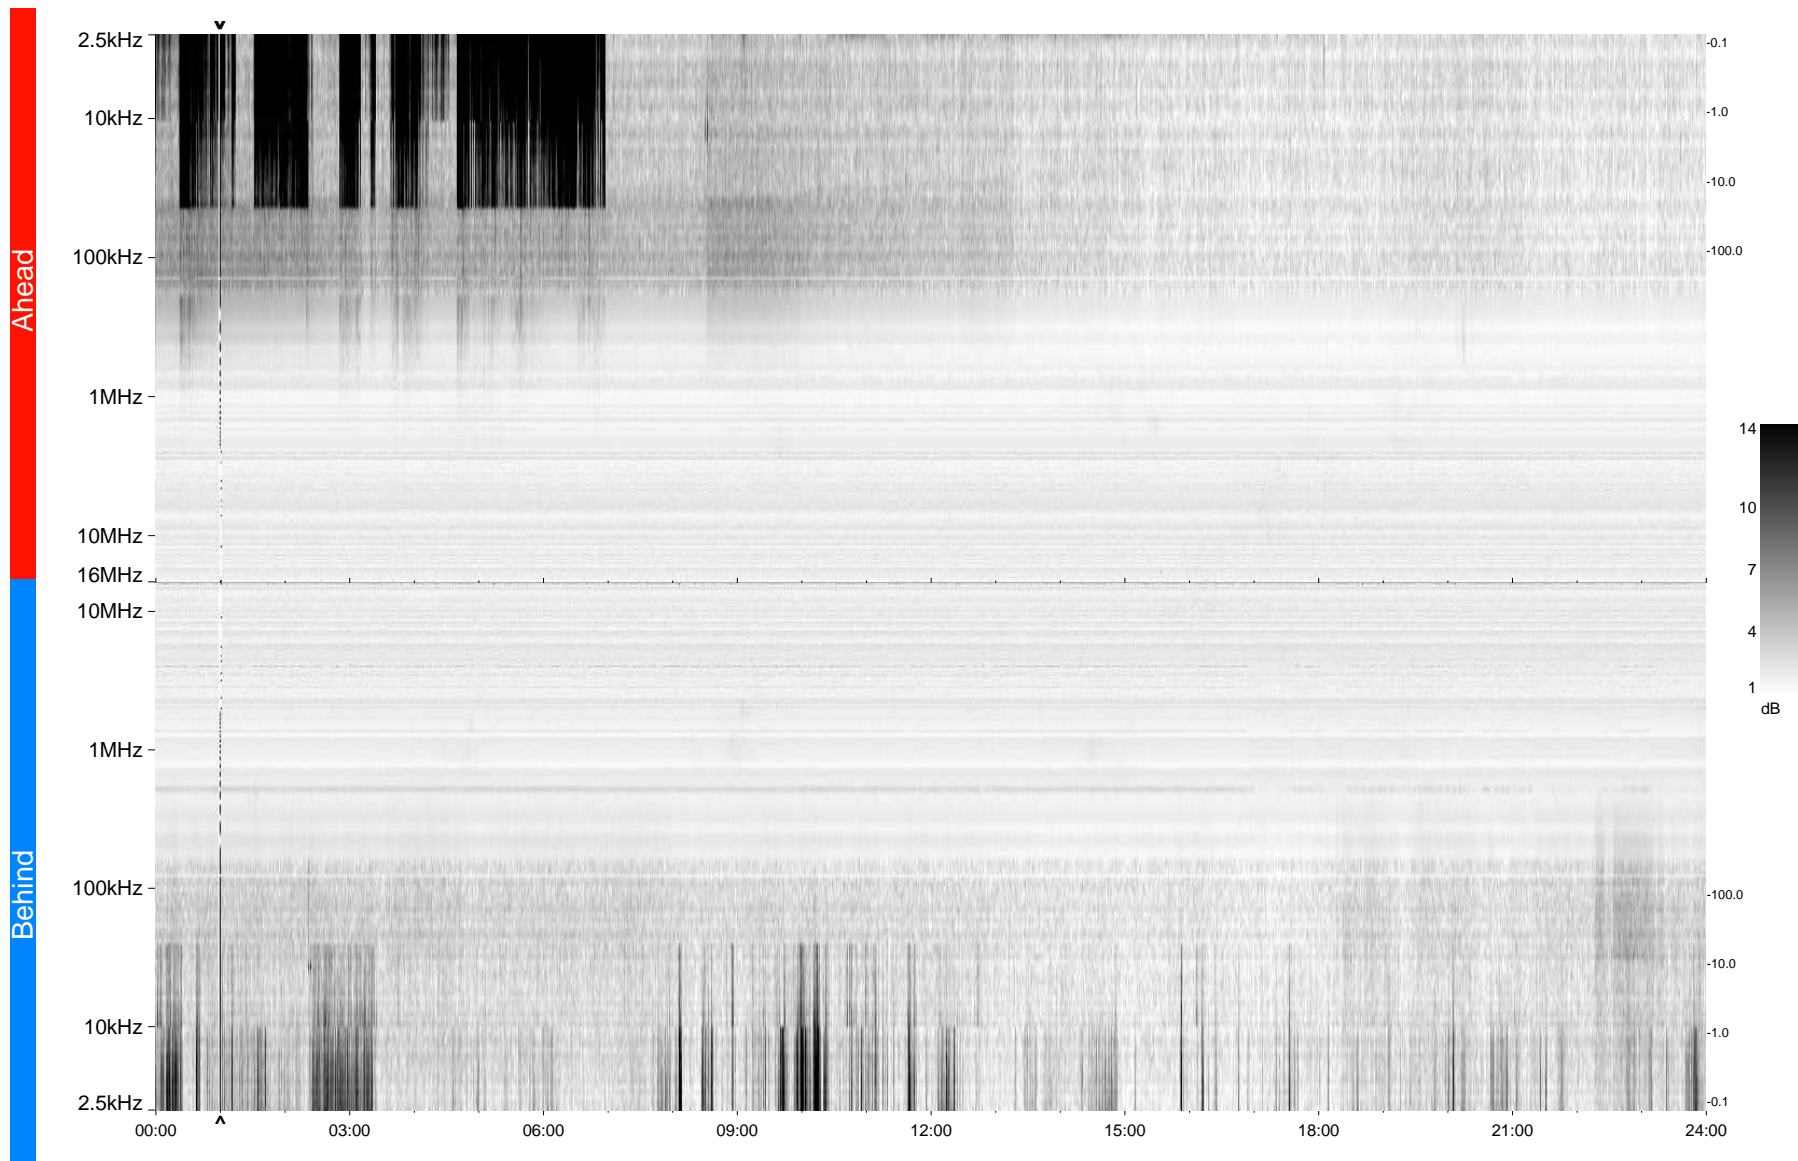

STEREO/WAVES Daily Summary - 15-Feb-2009 (DOY 046)

Ahead source file = swaves_ahead_2009_046_1_04.fin
Ahead PSE Angle = xxx.x

Behind PSE Angle = xxx.x
Behind source file = swaves_behind_2009_046_1_04.fin

Time (UTC)