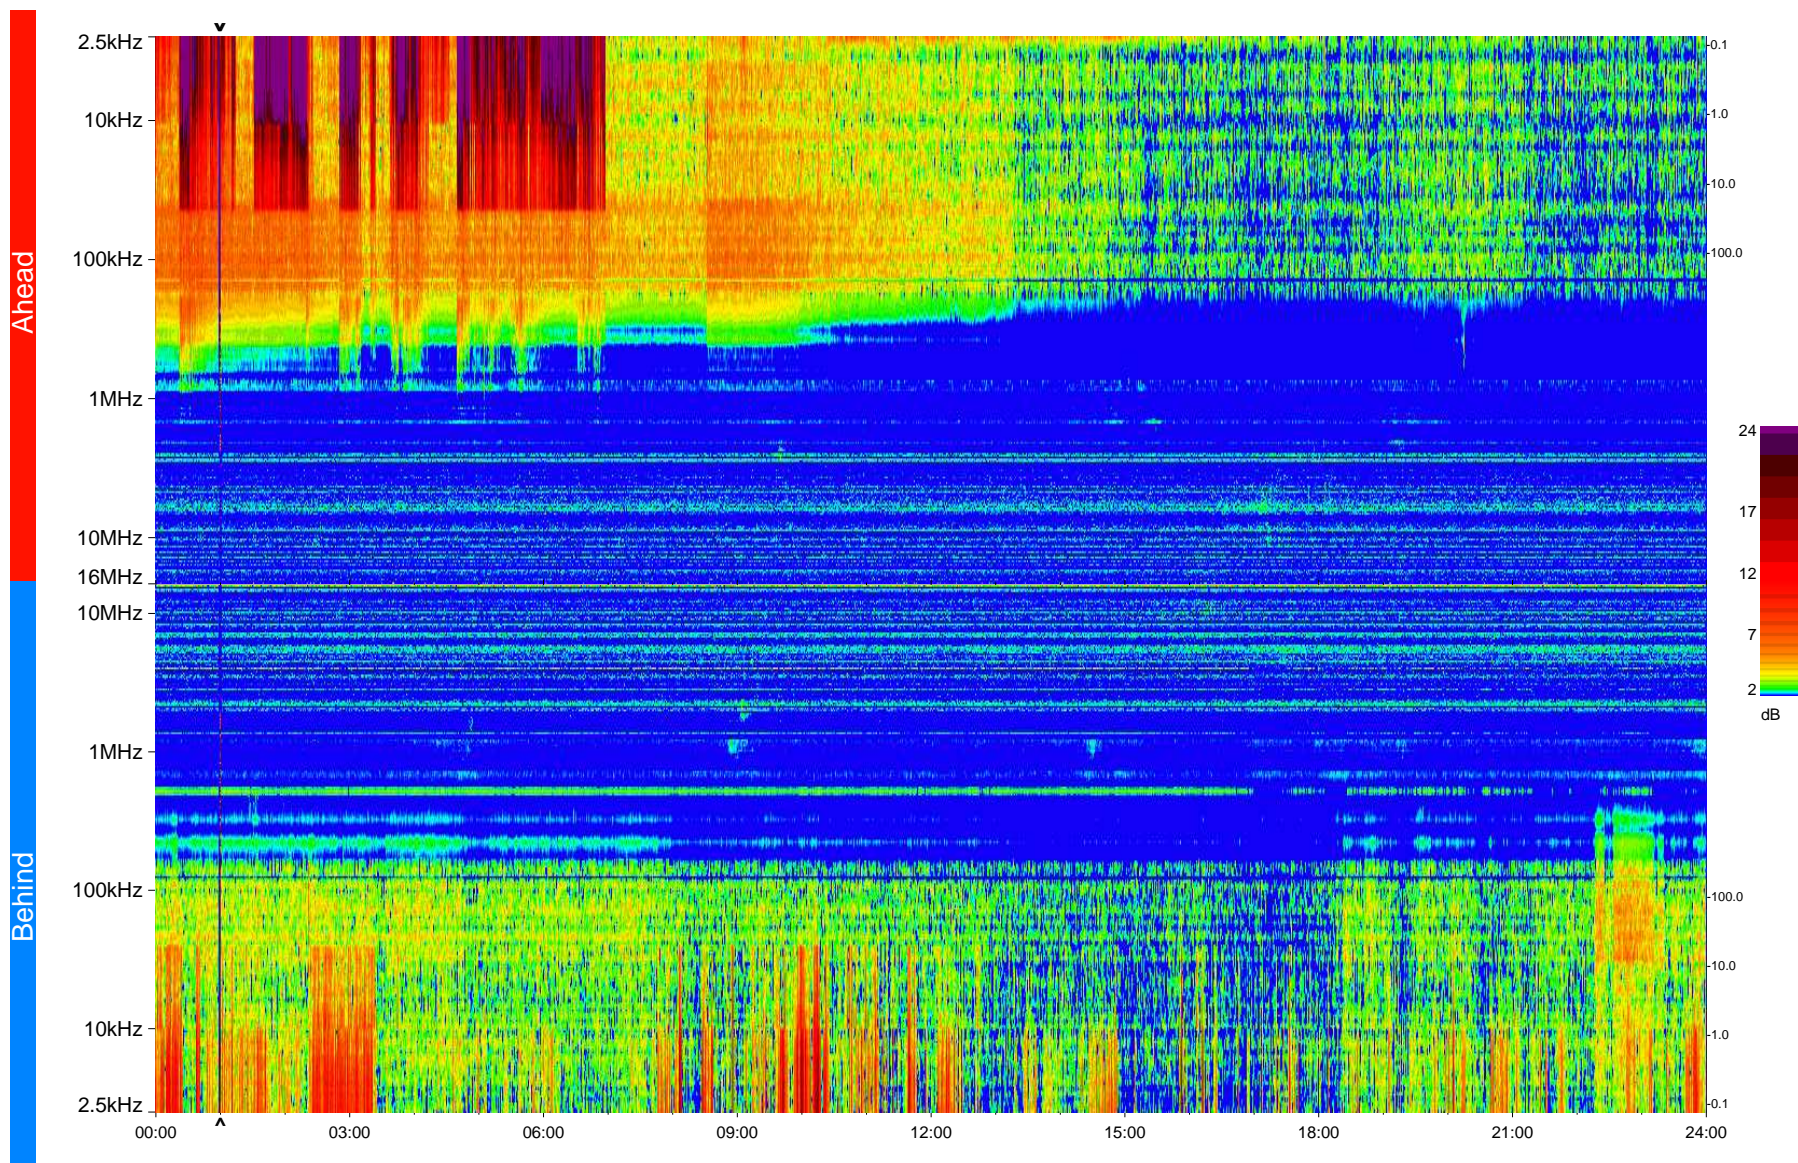

STEREO/WAVES Daily Summary - 15-Feb-2009 (DOY 046)

Ahead source file = swaves_ahead_2009_046_1_04.fin
Ahead PSE Angle = xxx.x

Behind PSE Angle = xxx.x
Behind source file = swaves_behind_2009_046_1_04.fin

Time (UTC)

swaves_summary_20090215_c made on 2009-03-17 at 09:56:42 with TMlib V939 and Dynspec V015