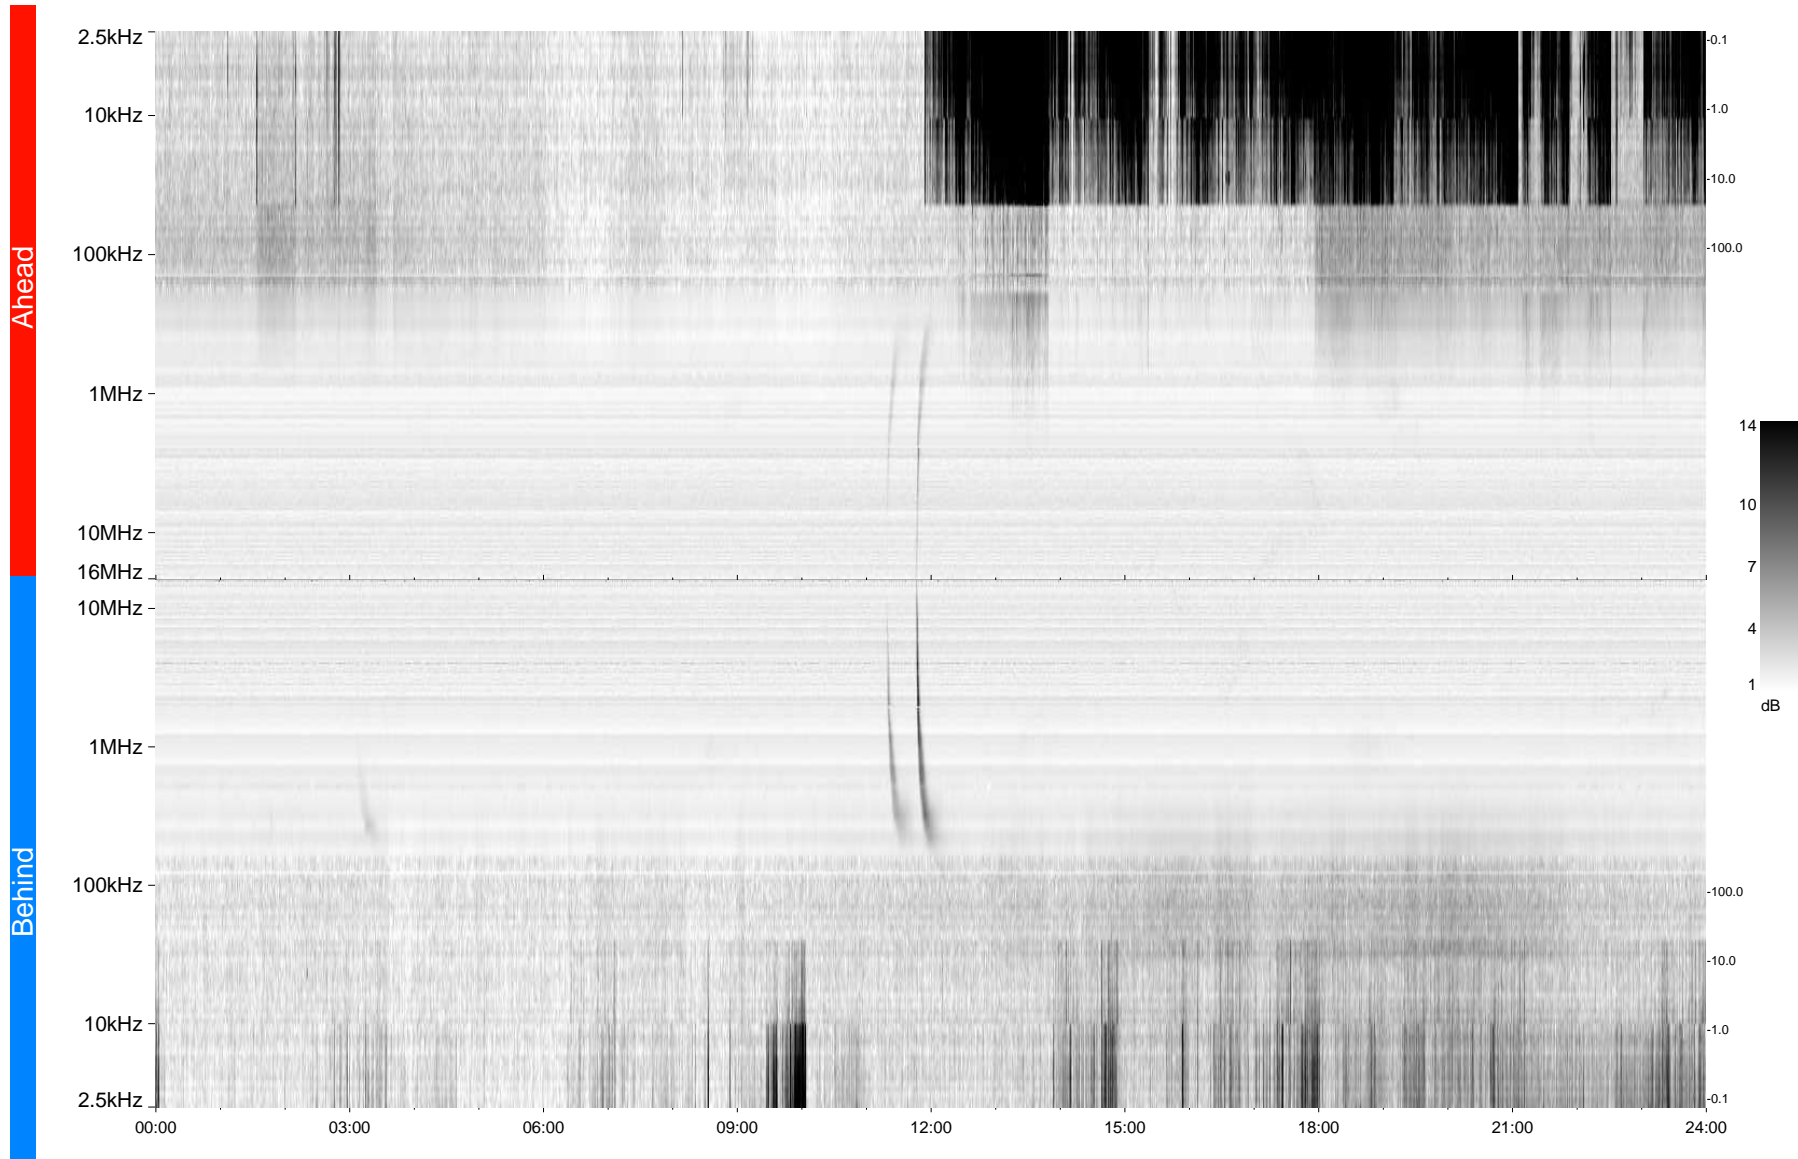

STEREO/WAVES Daily Summary - 14-Feb-2009 (DOY 045)

Ahead source file = swaves_ahead_2009_045_1_04.fin
Ahead PSE Angle = xxx.x

Behind PSE Angle = xxx.x
Behind source file = swaves_behind_2009_045_1_04.fin

Time (UTC)